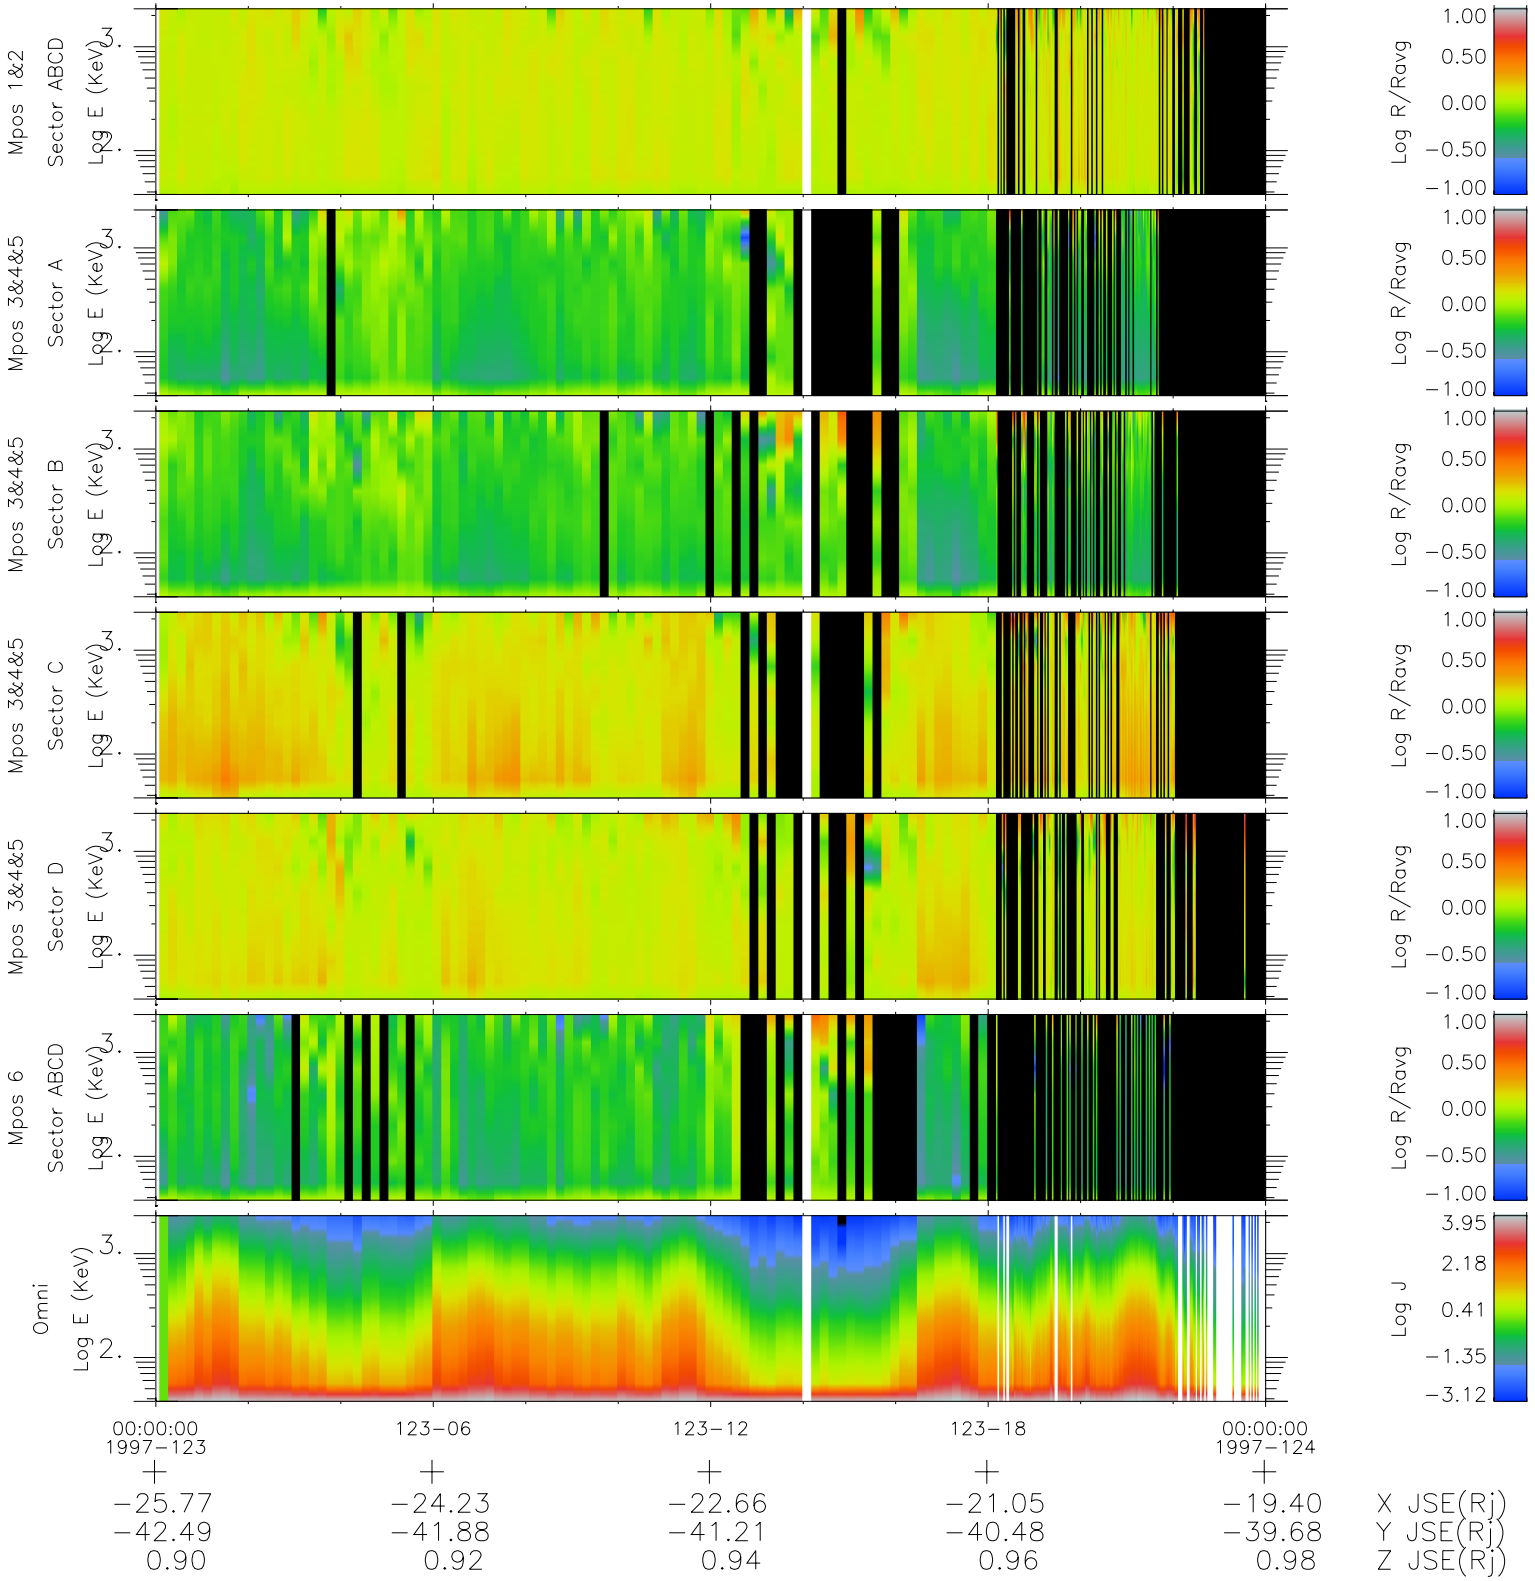

Galileo EPD Real Time R6 Ions Spectra 97123

Software Version: RTSPEC_R6 V 1.20
 Data Production: 06-03-00
 Plot Production: Sat Sep 15 05:02:40 2001
 Color File: wondr3
 Geofactor File: 1.1

- ◇ = Jupiter look direction
- = Corotation look direction