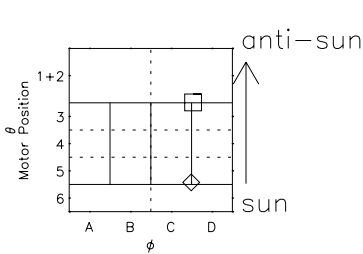

Galileo EPD Real Time R6 Ions Spectra 97123

Software Version: RTSPEC_R6 V 1.20
 Data Production: 06-03-00
 Plot Production: Sat Sep 15 05:02:40 2001
 Color File: wondr3
 Geofactor File: 1.1

- ◇ = Jupiter look direction
- = Corotation look direction