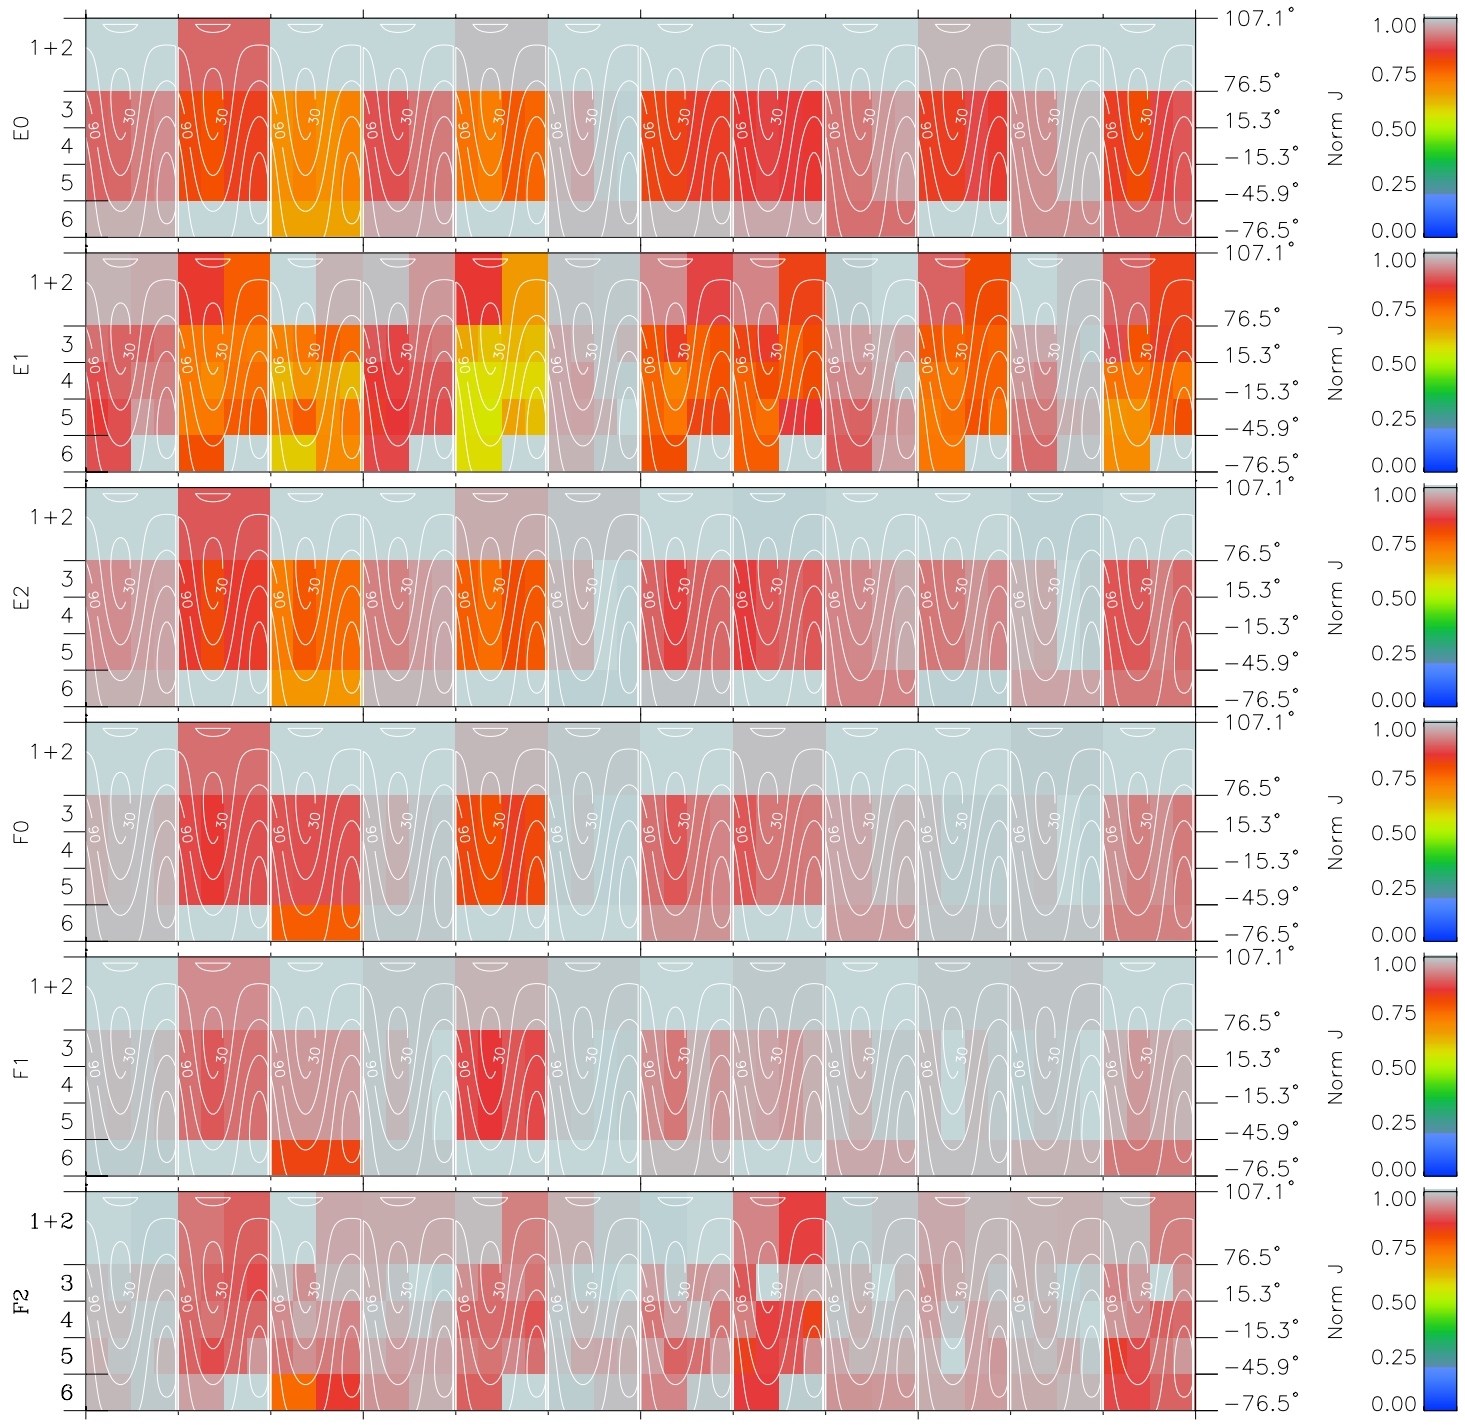

Galileo EPD Real Time All-Sky Anisotropies 97123

Software Version: RTSKY_NORM V 1.20
 Data Production: 06-03-00
 Plot Production: Sat Sep 15 05:04:15 2001
 Color File: wondr3
 Geofactor File: 1.1

00:00:00 1997-123	123-06	123-12	123-18	00:00:00 1997-124	X JSE(R _j)
+	+	+	+	+	
-25.77	-24.23	-22.66	-21.05	-19.40	Y JSE(R _j)
-42.49	-41.88	-41.21	-40.48	-39.68	Z JSE(R _j)
0.90	0.92	0.94	0.96	0.98	

- ◇ = Jupiter look direction
- = Corotation look direction