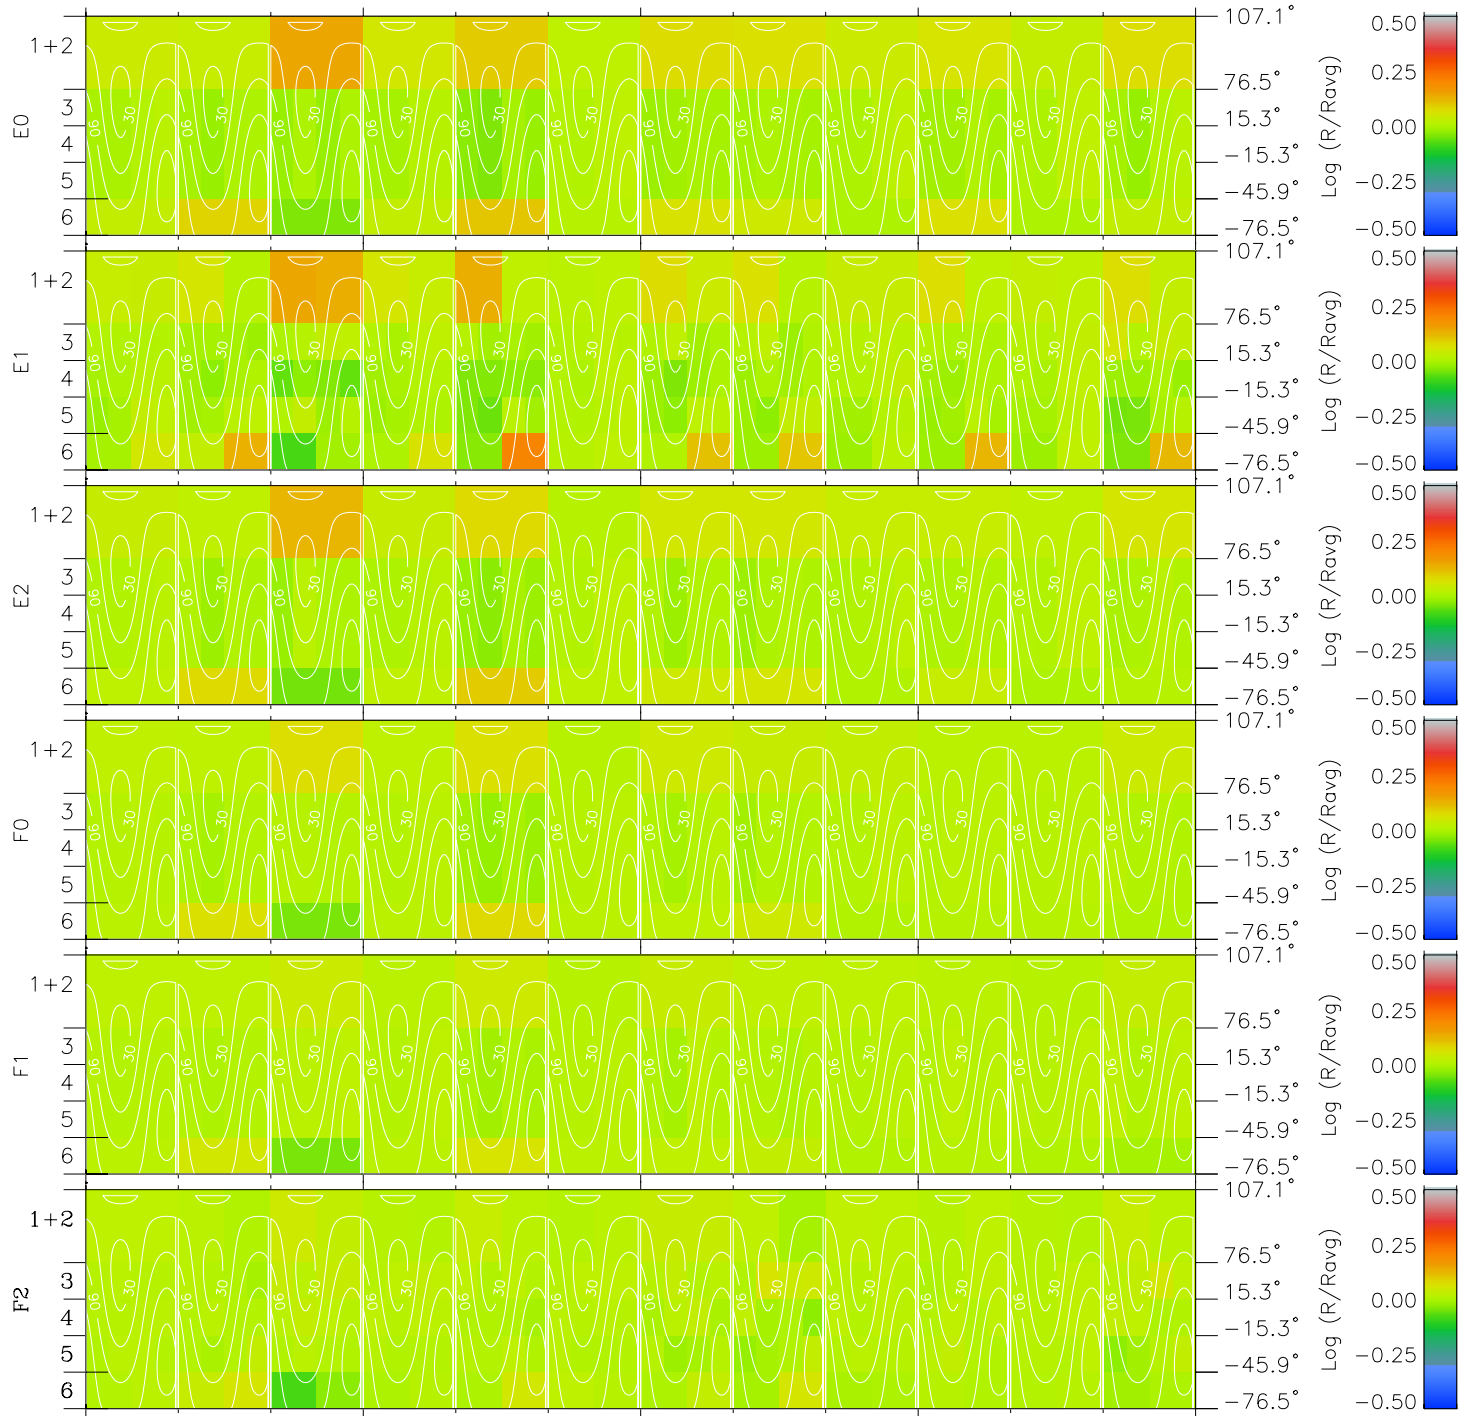

Galileo EPD Real Time All-Sky Anisotropies 97123

Software Version: RTSKY_MEAN V 1.20
 Data Production: 06-03-00
 Plot Production: Sat Sep 15 05:03:27 2001
 Color File: wondr3
 Geofactor File: 1.1

00:00:00 1997-123	123-06	123-12	123-18	00:00:00 1997-124	
+	+	+	+	+	X JSE(R _j)
-25.77	-24.23	-22.66	-21.05	-19.40	Y JSE(R _j)
-42.49	-41.88	-41.21	-40.48	-39.68	Z JSE(R _j)
0.90	0.92	0.94	0.96	0.98	

- ◇ = Jupiter look direction
- = Corotation look direction