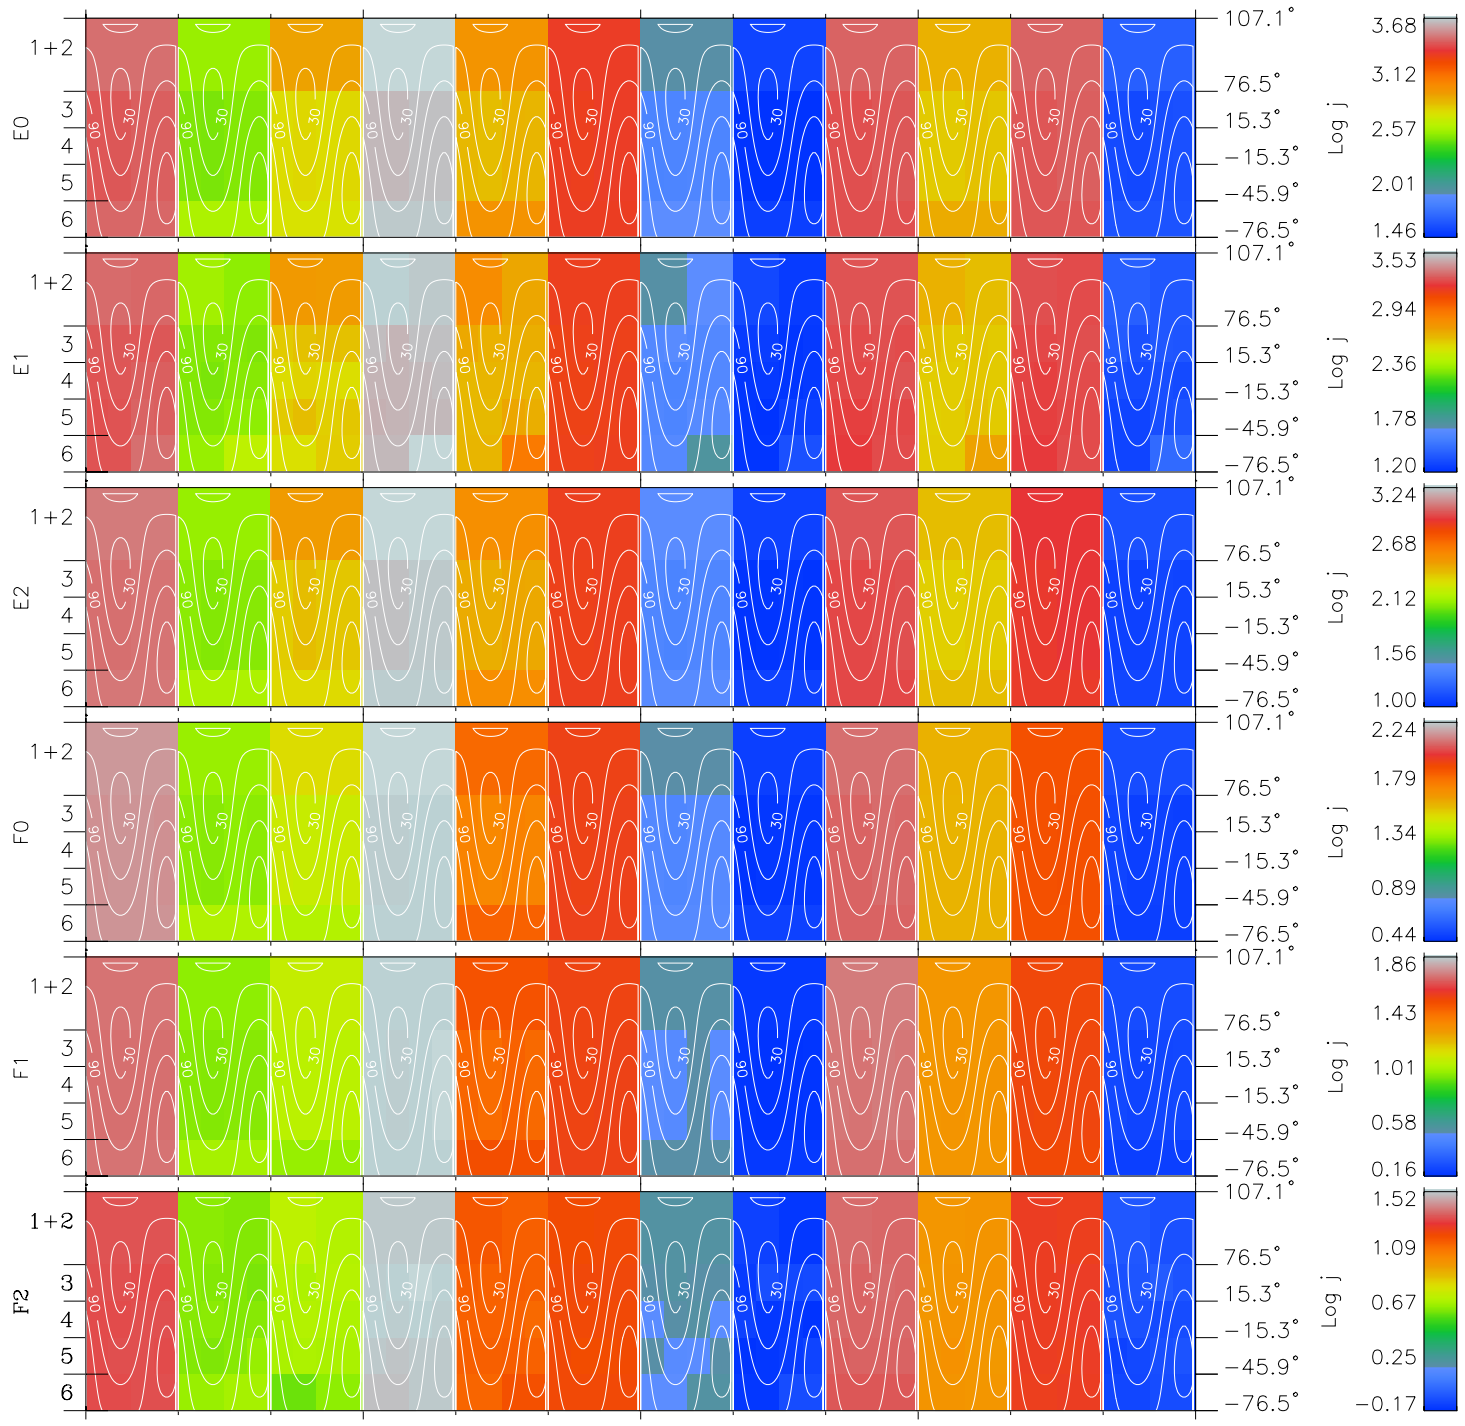

Galileo EPD Real Time All-Sky Anisotropies 97123

Software Version: RTSKY_FLUX V 1.20
 Data Production: 06-03-00
 Plot Production: Sat Sep 15 05:03:51 2001
 Color File: wondr3
 Geofactor File: 1.1

00:00:00 1997-123	123-06	123-12	123-18	00:00:00 1997-124	X JSE(R _j)
+	+	+	+	+	Y JSE(R _j)
-25.77	-24.23	-22.66	-21.05	-19.40	Z JSE(R _j)
-42.49	-41.88	-41.21	-40.48	-39.68	
0.90	0.92	0.94	0.96	0.98	

- ◇ = Jupiter look direction
- = Corotation look direction