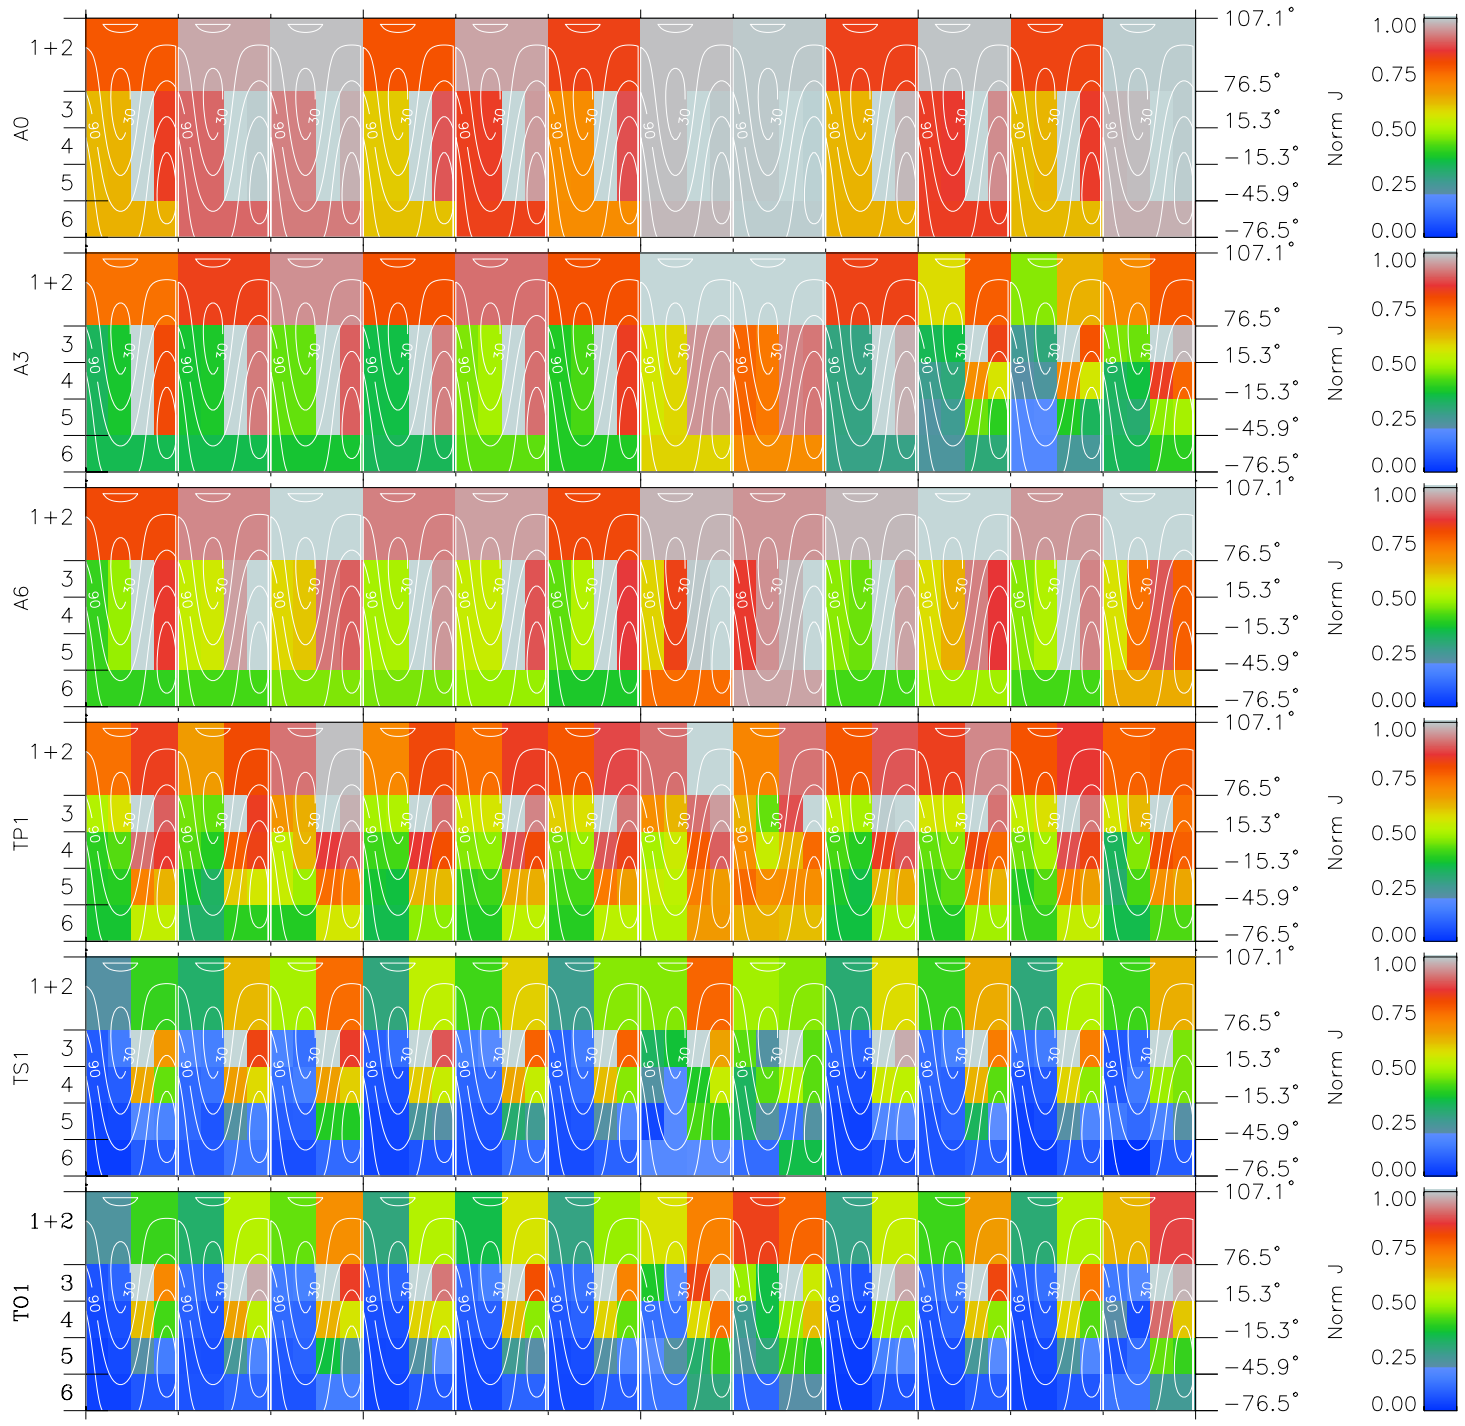

Galileo EPD Real Time All-Sky Anisotropies 97123

Software Version: RTSKY_NORM V 1.20
 Data Production: 06-03-00
 Plot Production: Sat Sep 15 05:04:03 2001
 Color File: wondr3
 Geofactor File: 1.1

00:00:00 1997-123	123-06	123-12	123-18	00:00:00 1997-124	
+	+	+	+	+	X JSE(R _j)
-25.77	-24.23	-22.66	-21.05	-19.40	Y JSE(R _j)
-42.49	-41.88	-41.21	-40.48	-39.68	Z JSE(R _j)
0.90	0.92	0.94	0.96	0.98	

◇ = Jupiter look direction
 □ = Corotation look direction