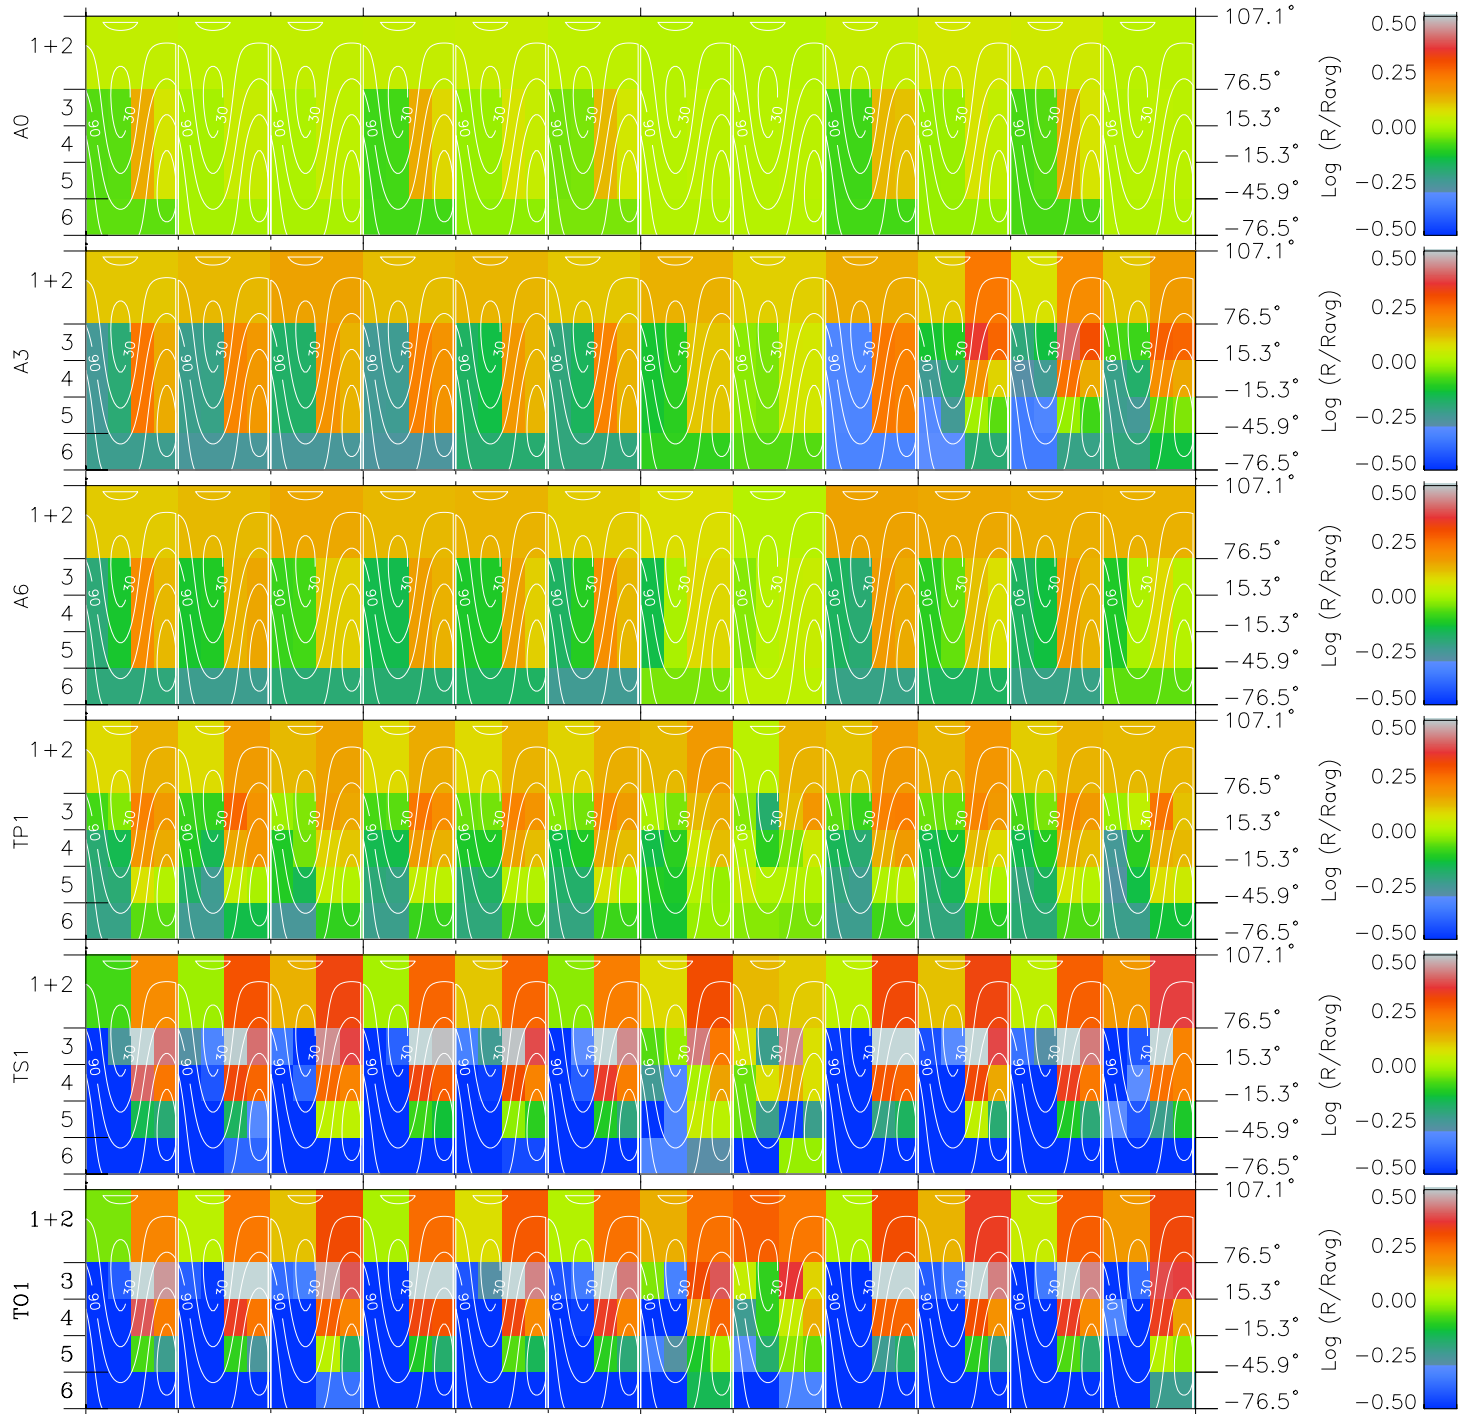

Galileo EPD Real Time All-Sky Anisotropies 97123

Software Version: RTSKY_MEAN V 1.20
 Data Production: 06-03-00
 Plot Production: Sat Sep 15 05:03:15 2001
 Color File: wondr3
 Geofactor File: 1.1

00:00:00 1997-123	123-06	123-12	123-18	00:00:00 1997-124	
+	+	+	+	+	X JSE(R _j)
-25.77	-24.23	-22.66	-21.05	-19.40	Y JSE(R _j)
-42.49	-41.88	-41.21	-40.48	-39.68	Z JSE(R _j)
0.90	0.92	0.94	0.96	0.98	

- ◇ = Jupiter look direction
- = Corotation look direction