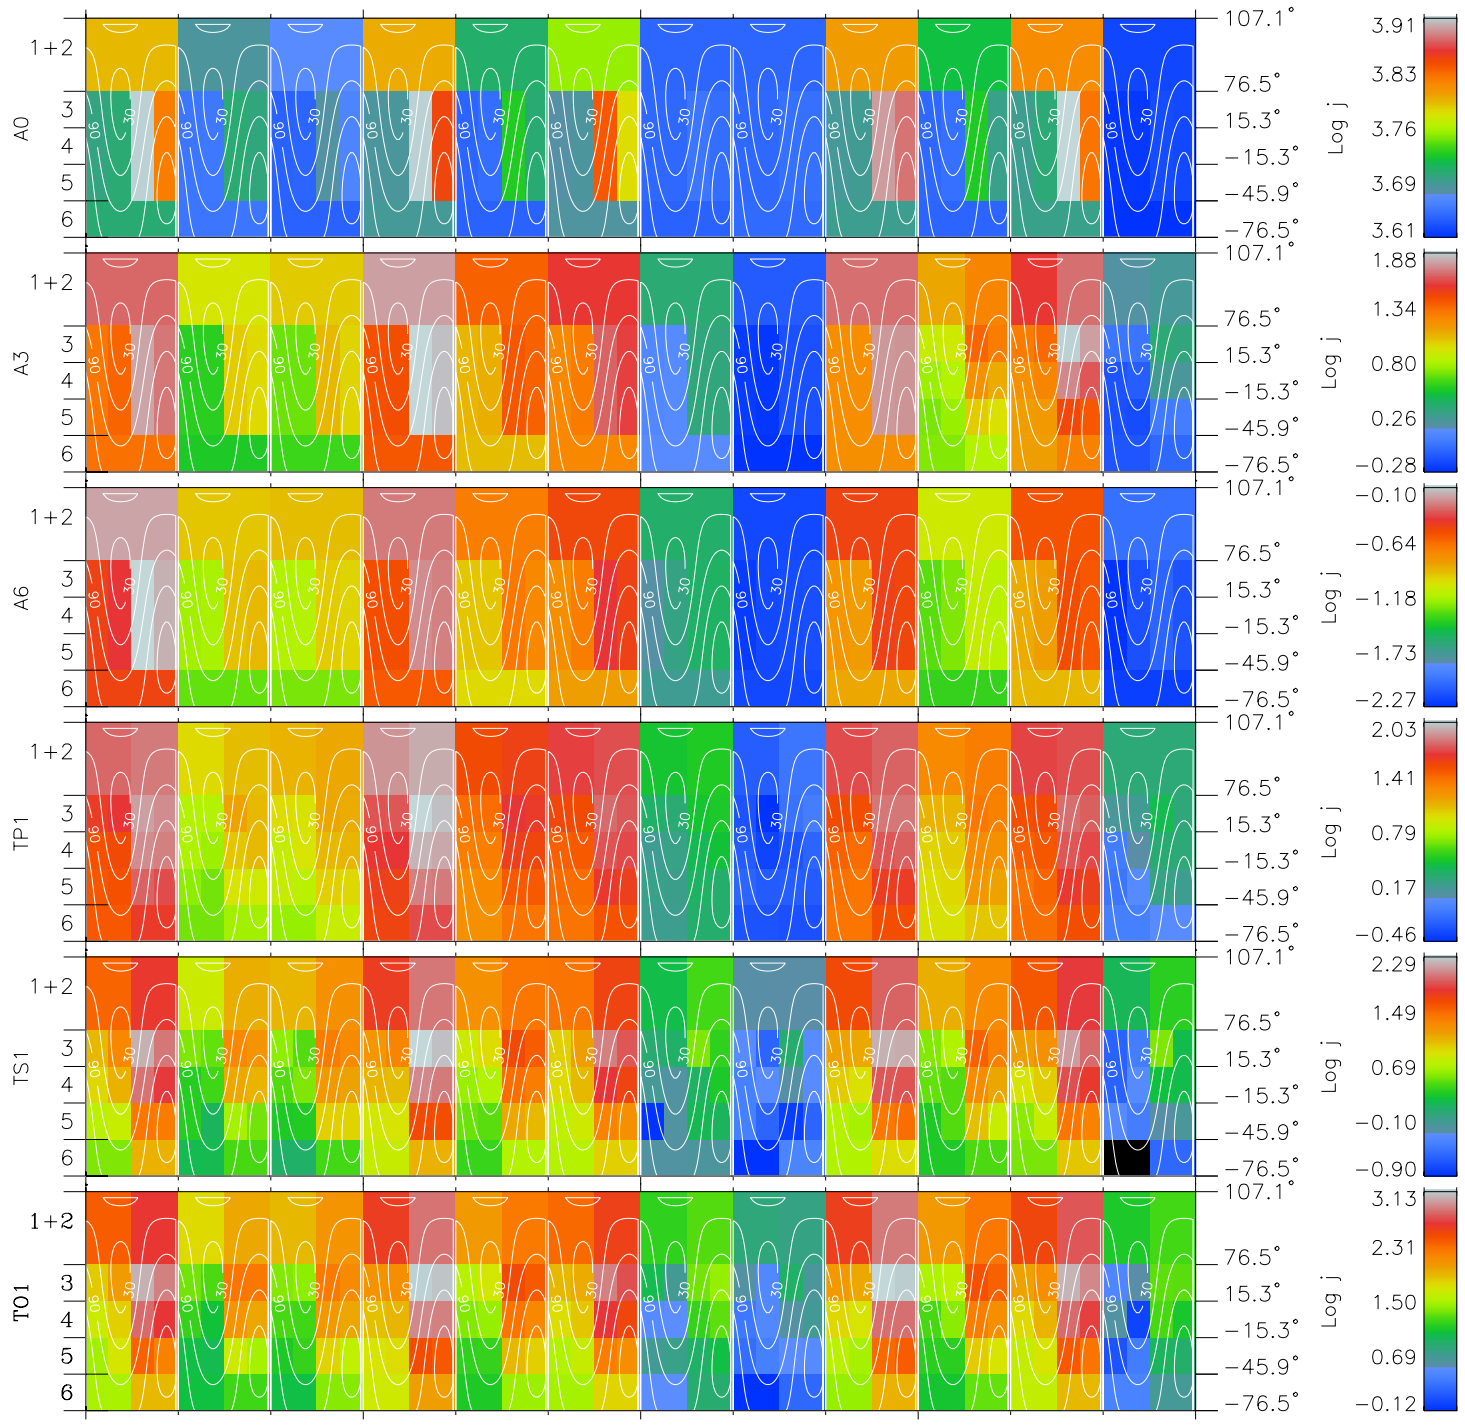

Galileo EPD Real Time All-Sky Anisotropies 97123

Software Version: RTSKY_FLUX V 1.20
 Data Production: 06-03-00
 Plot Production: Sat Sep 15 05:03:39 2001
 Color File: wondr3
 Geofactor File: 1.1

00:00:00 1997-123	123-06	123-12	123-18	00:00:00 1997-124	X JSE(R _j)
+	+	+	+	+	
-25.77	-24.23	-22.66	-21.05	-19.40	Y JSE(R _j)
-42.49	-41.88	-41.21	-40.48	-39.68	Z JSE(R _j)
0.90	0.92	0.94	0.96	0.98	

◇ = Jupiter look direction
 □ = Corotation look direction