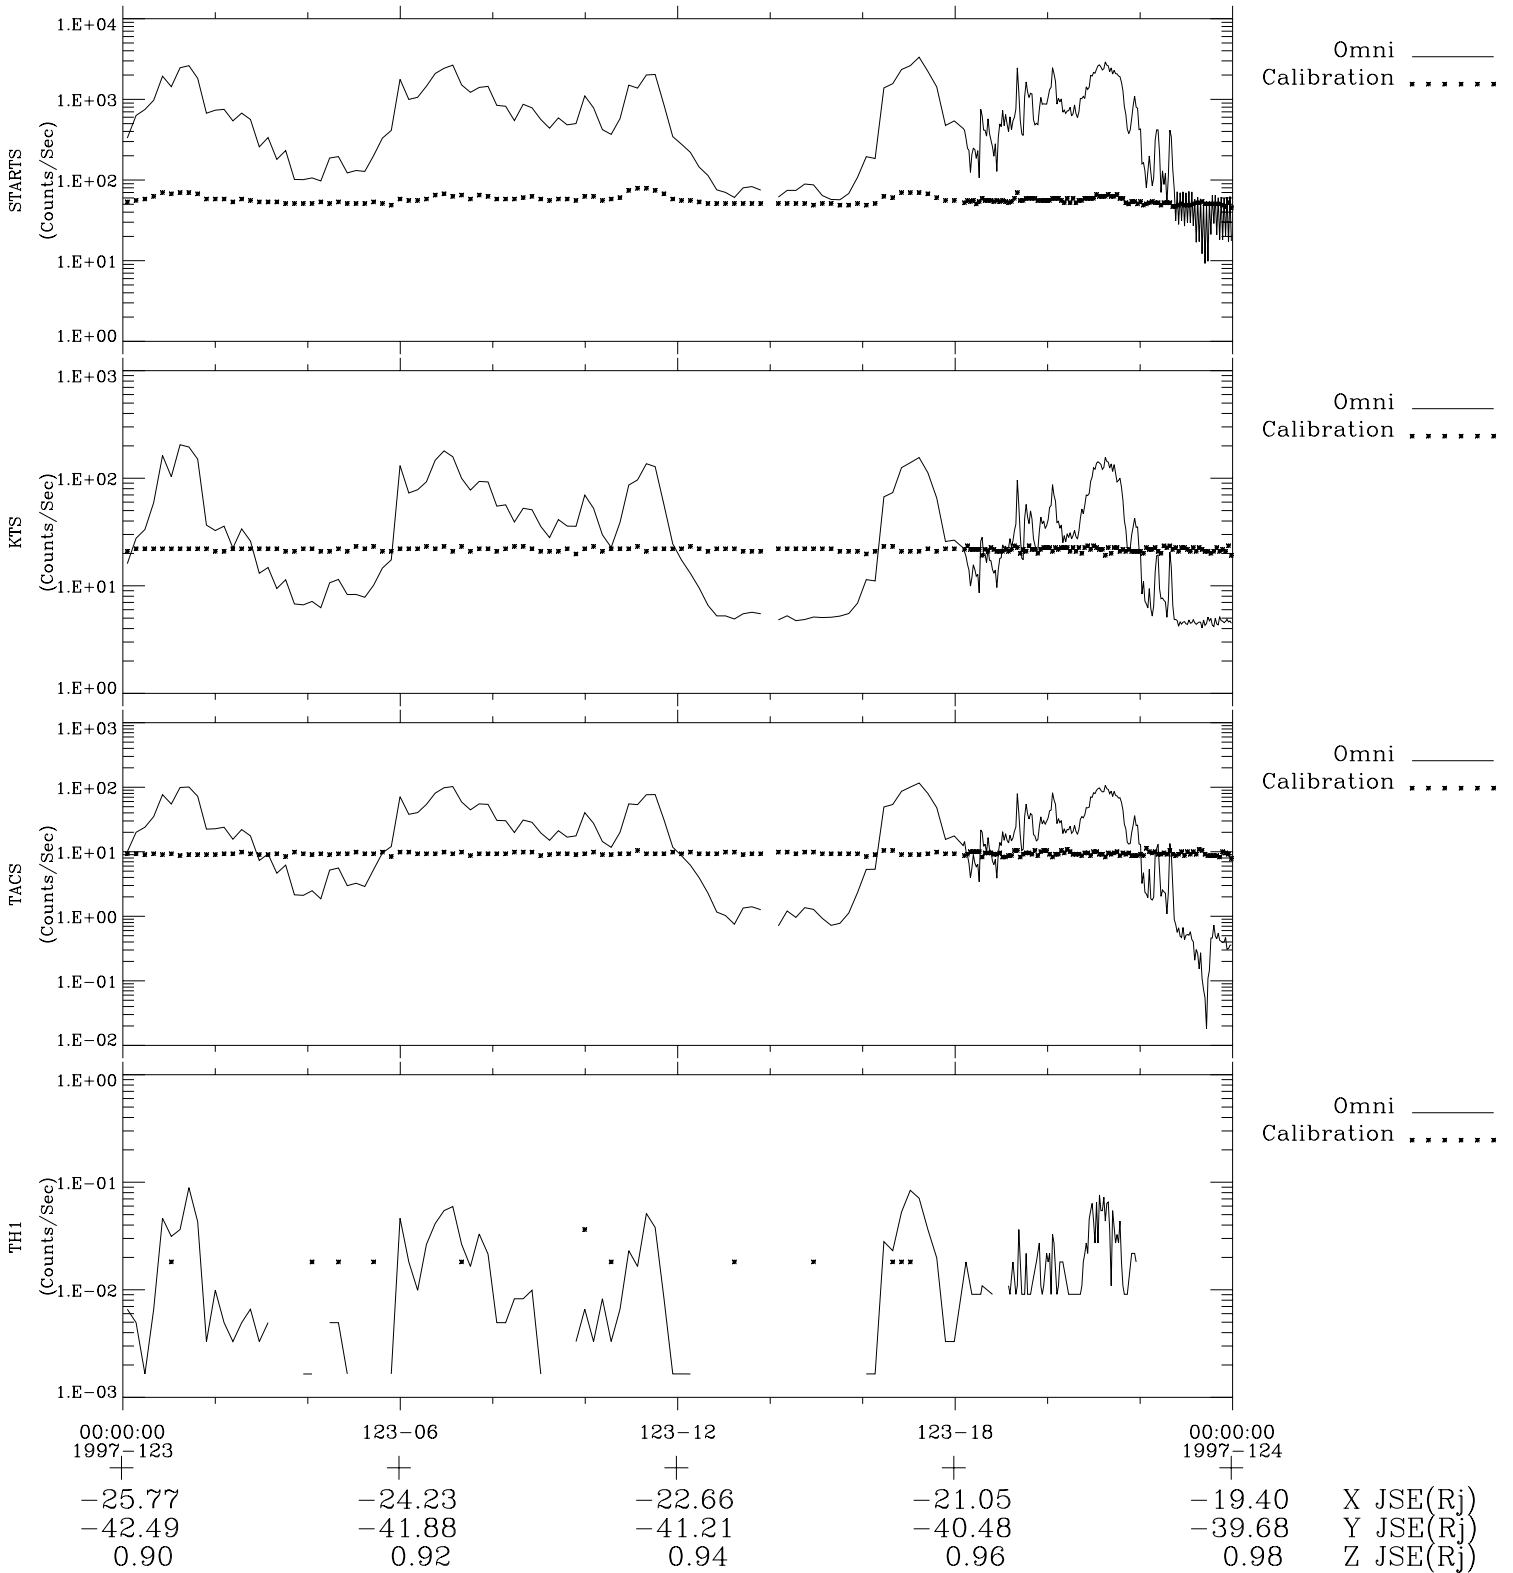

# Galileo EPD Real-Time Omni 97123

Software Version: RTLINE\_OMNI V 1.20  
Data Production: 06-03-00  
Plot Production: Sat Sep 15 05:06:32 2001

- ◇ = Jupiter look direction
- = Corotation look direction