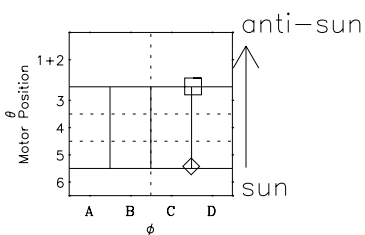

# Galileo EPD Real-Time Omni 97123

Software Version: RTLINE\_OMNI V 1.20  
Data Production: 06-03-00  
Plot Production: Sat Sep 15 05:06:32 2001

- ◇ = Jupiter look direction
- = Corotation look direction