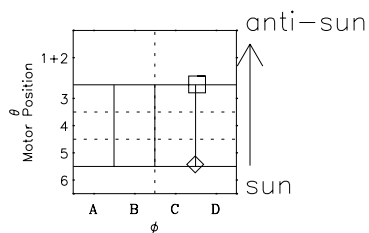

Galileo EPD Real-Time Omni 97123

Software Version: RTLINE_OMNI V 1.20
Data Production: 06-03-00
Plot Production: Sat Sep 15 05:06:32 2001

◇ = Jupiter look direction
□ = Corotation look direction