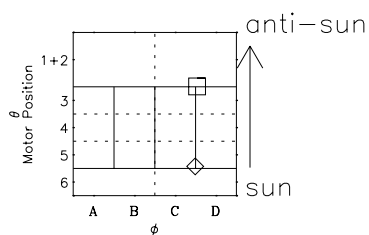

# Galileo EPD Real-Time Omni 97123

Software Version: RTLINE\_OMNI V 1.20  
Data Production: 06-03-00  
Plot Production: Sat Sep 15 05:06:31 2001

◇ = Jupiter look direction  
□ = Corotation look direction