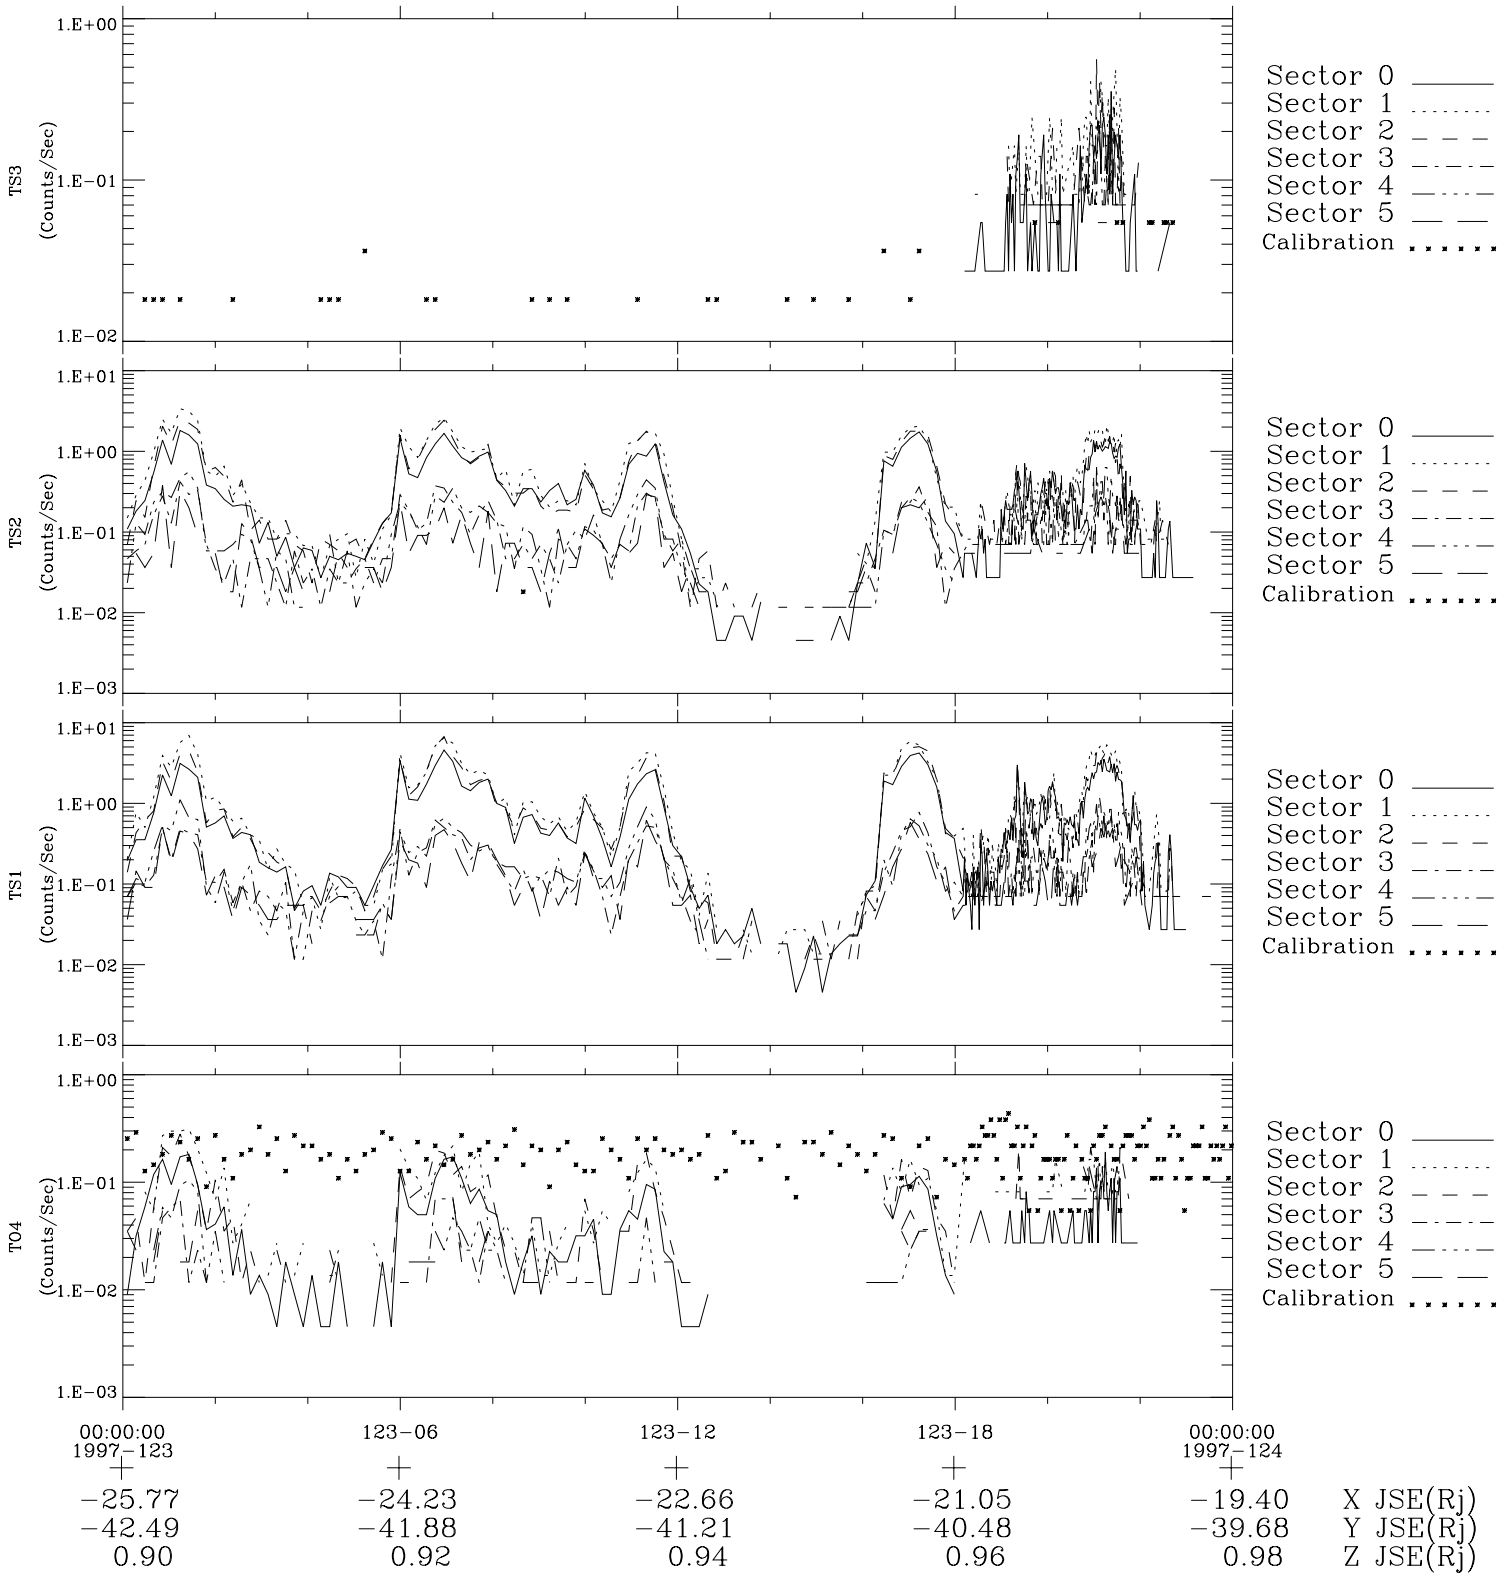

Galileo EPD Real-Time Six-Sector 97123

Software Version: RTLINE_R6 V 1.20
Data Production: 06-03-00
Plot Production: Sat Sep 15 05:06:44 2001

◇ = Jupiter look direction
□ = Corotation look direction