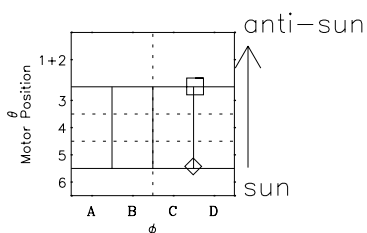

Galileo EPD Real-Time Six-Sector 97123

Software Version: RTLINE_R6 V 1.20
Data Production: 06-03-00
Plot Production: Sat Sep 15 05:06:44 2001

◇ = Jupiter look direction
□ = Corotation look direction