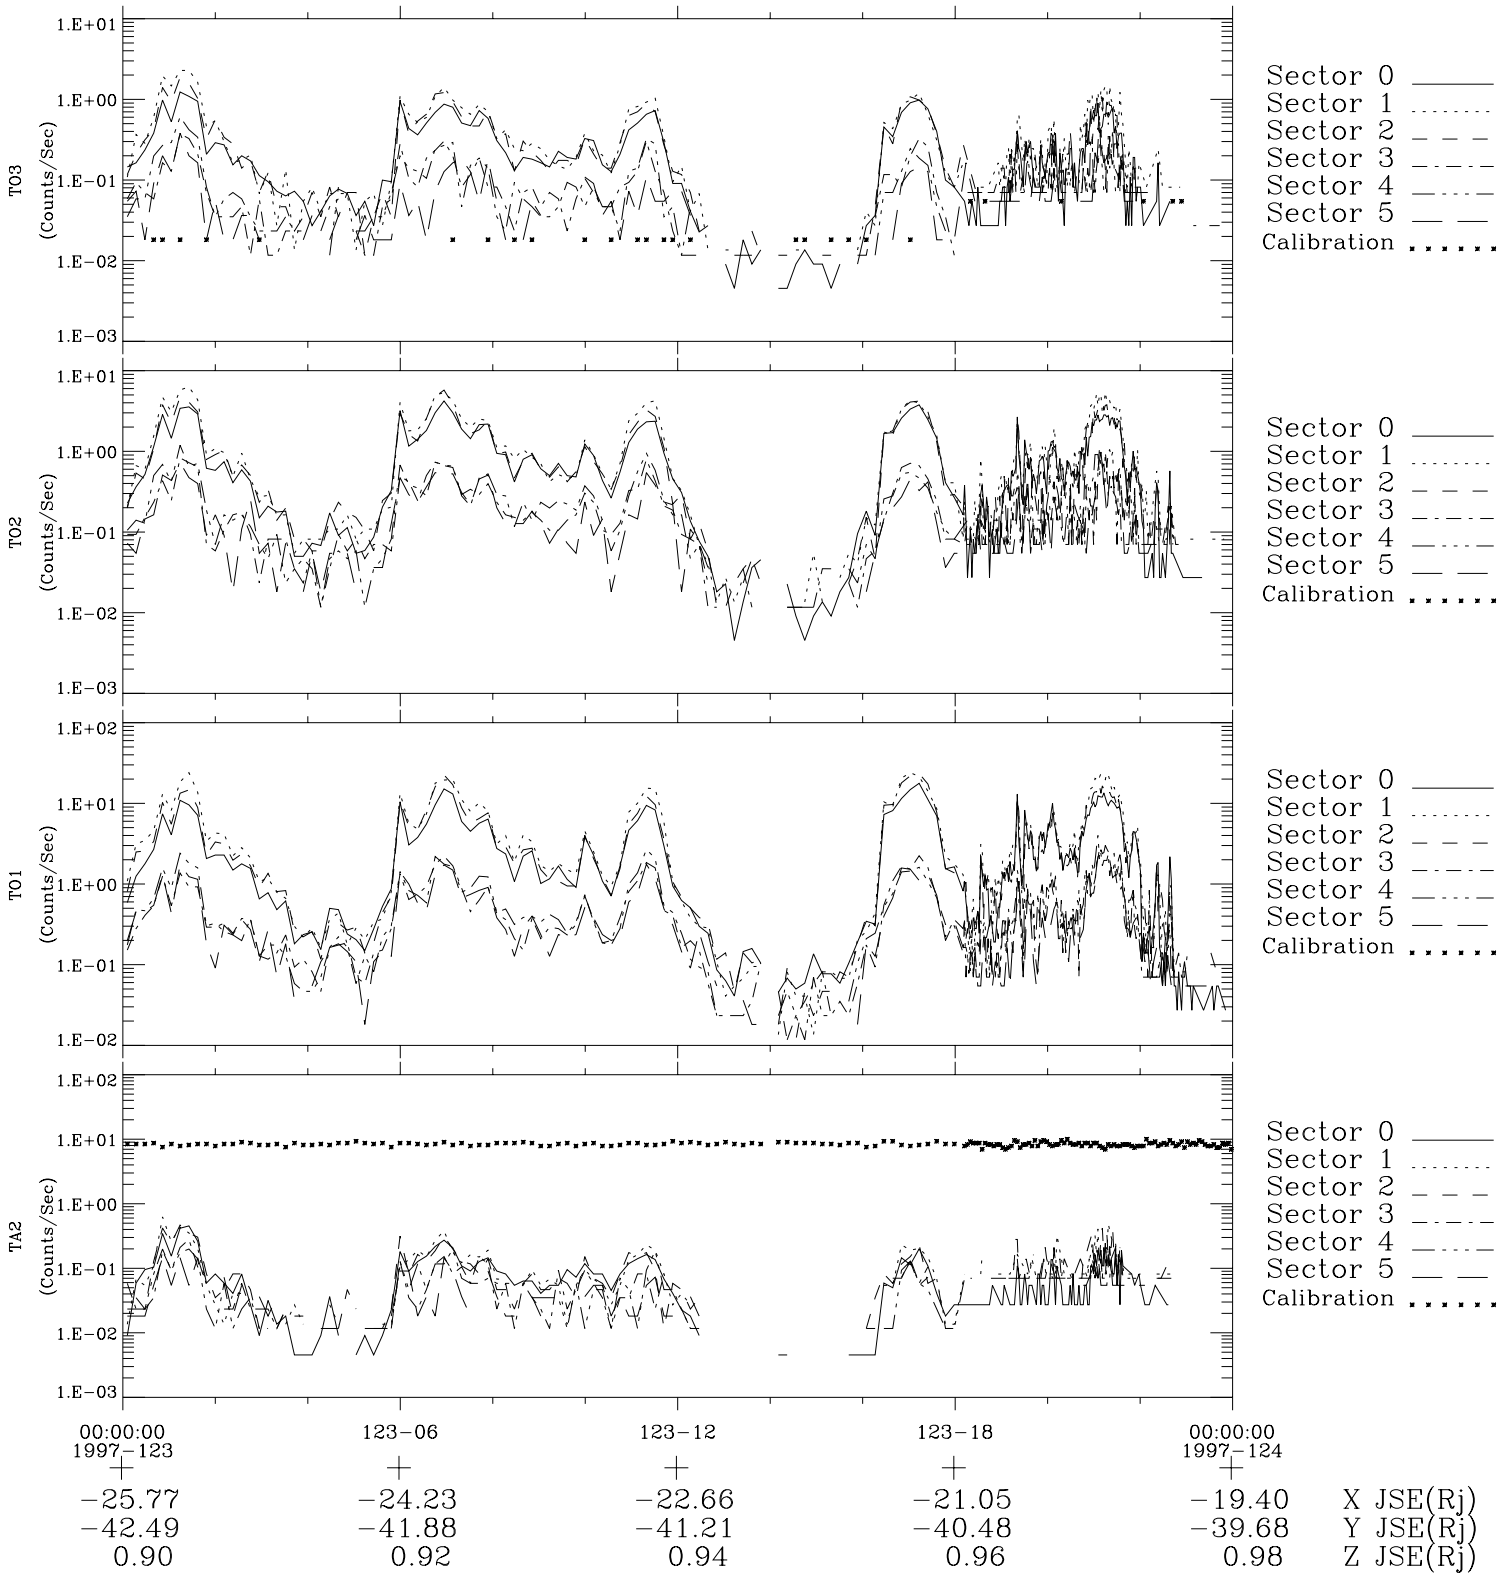

# Galileo EPD Real-Time Six-Sector 97123

Software Version: RTLINE\_R6 V 1.20  
Data Production: 06-03-00  
Plot Production: Sat Sep 15 05:06:43 2001

◇ = Jupiter look direction  
□ = Corotation look direction