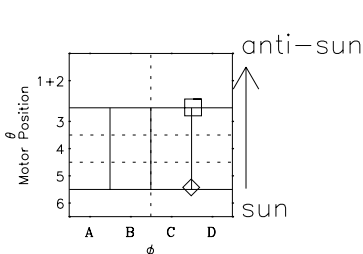

# Galileo EPD Real-Time Six-Sector 97123

Software Version: RTLINE\_R6 V 1.20  
Data Production: 06-03-00  
Plot Production: Sat Sep 15 05:06:43 2001

◇ = Jupiter look direction  
□ = Corotation look direction