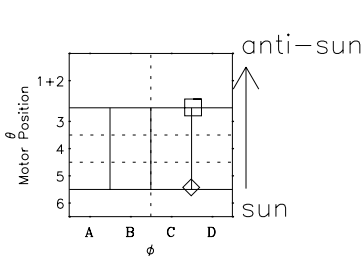

Galileo EPD Real-Time Six-Sector 97123

Software Version: RTLINE_R6 V 1.20
Data Production: 06-03-00
Plot Production: Sat Sep 15 05:06:42 2001

◇ = Jupiter look direction
□ = Corotation look direction