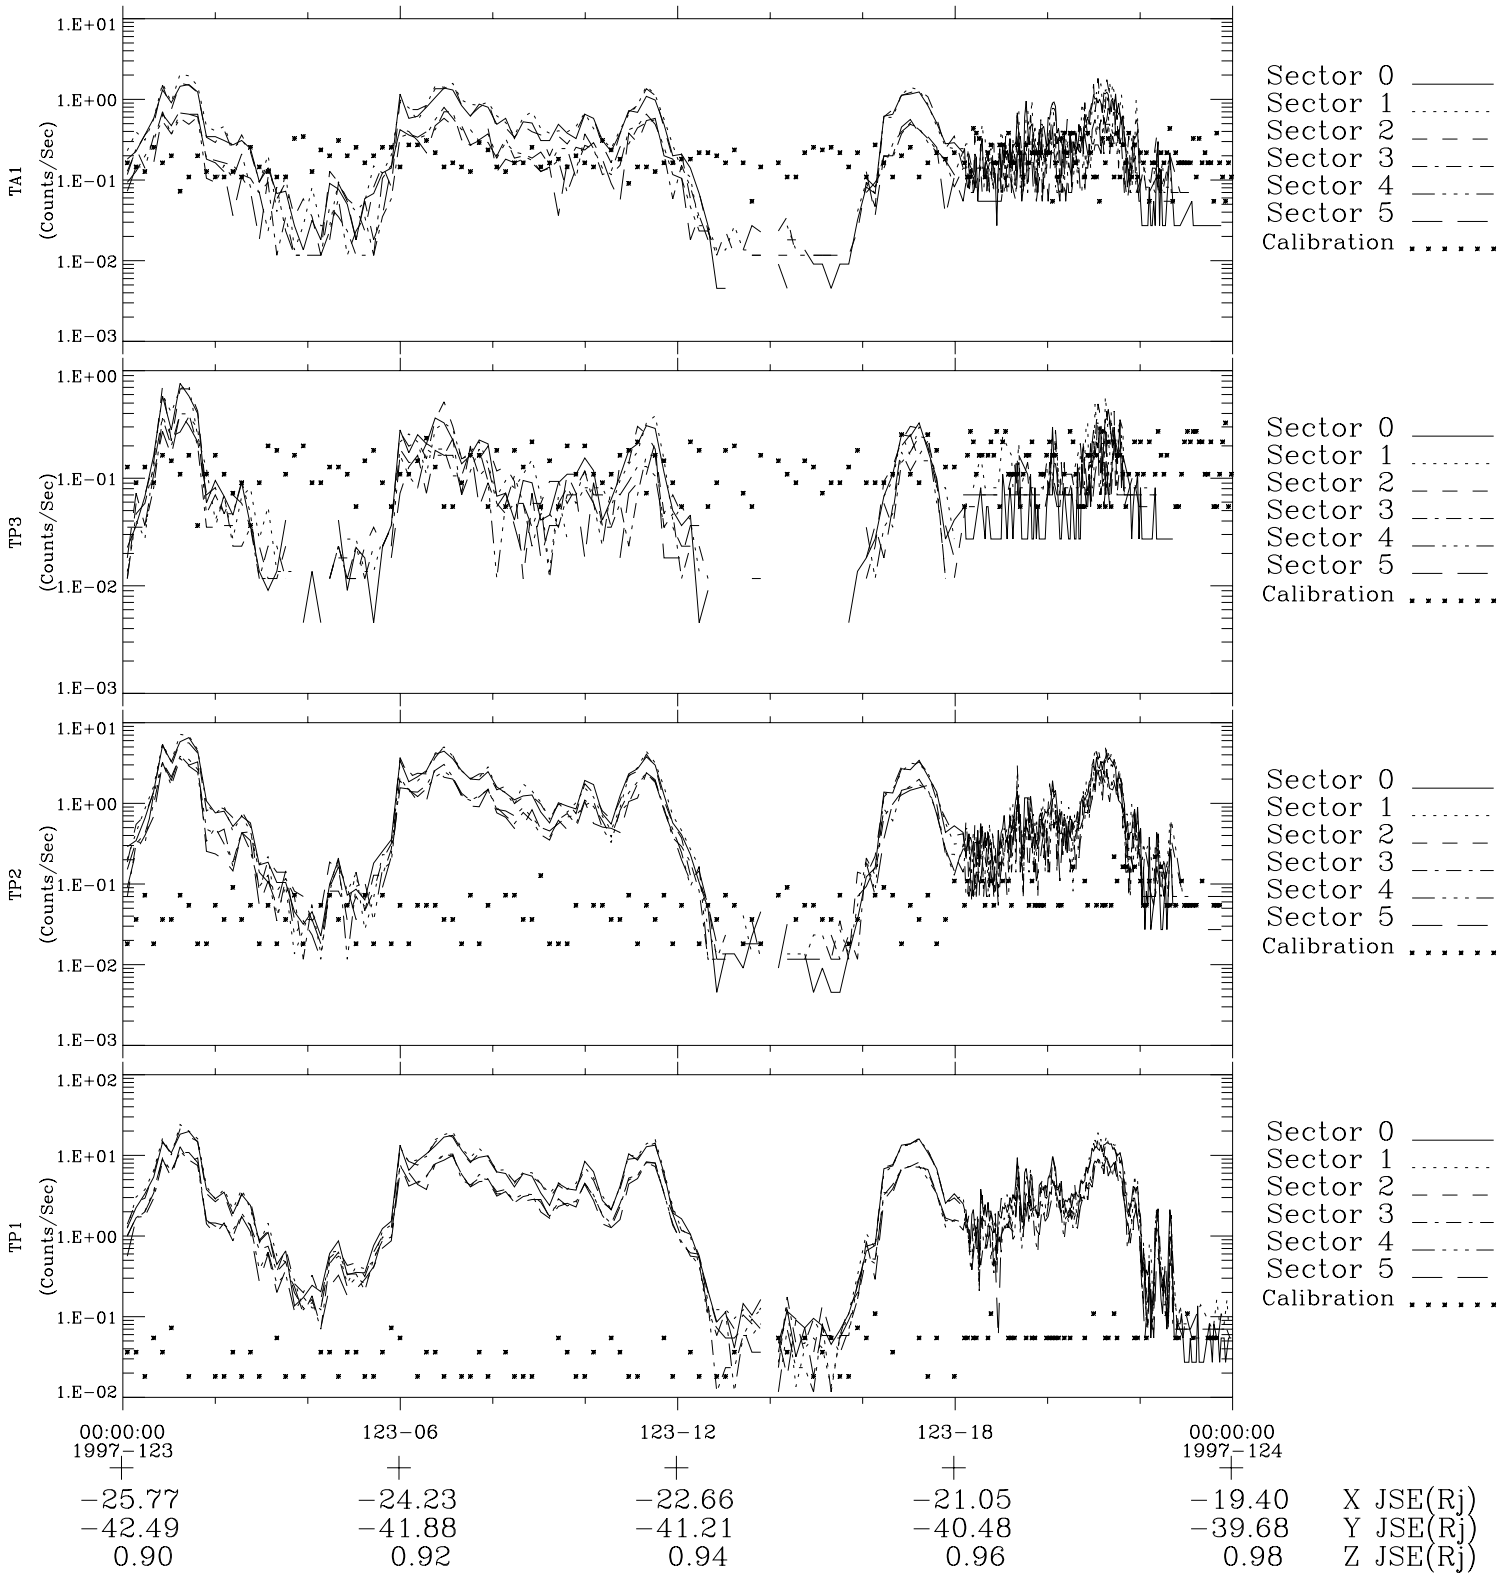

Galileo EPD Real-Time Six-Sector 97123

Software Version: RTLINE_R6 V 1.20
Data Production: 06-03-00
Plot Production: Sat Sep 15 05:06:42 2001

◇ = Jupiter look direction
□ = Corotation look direction