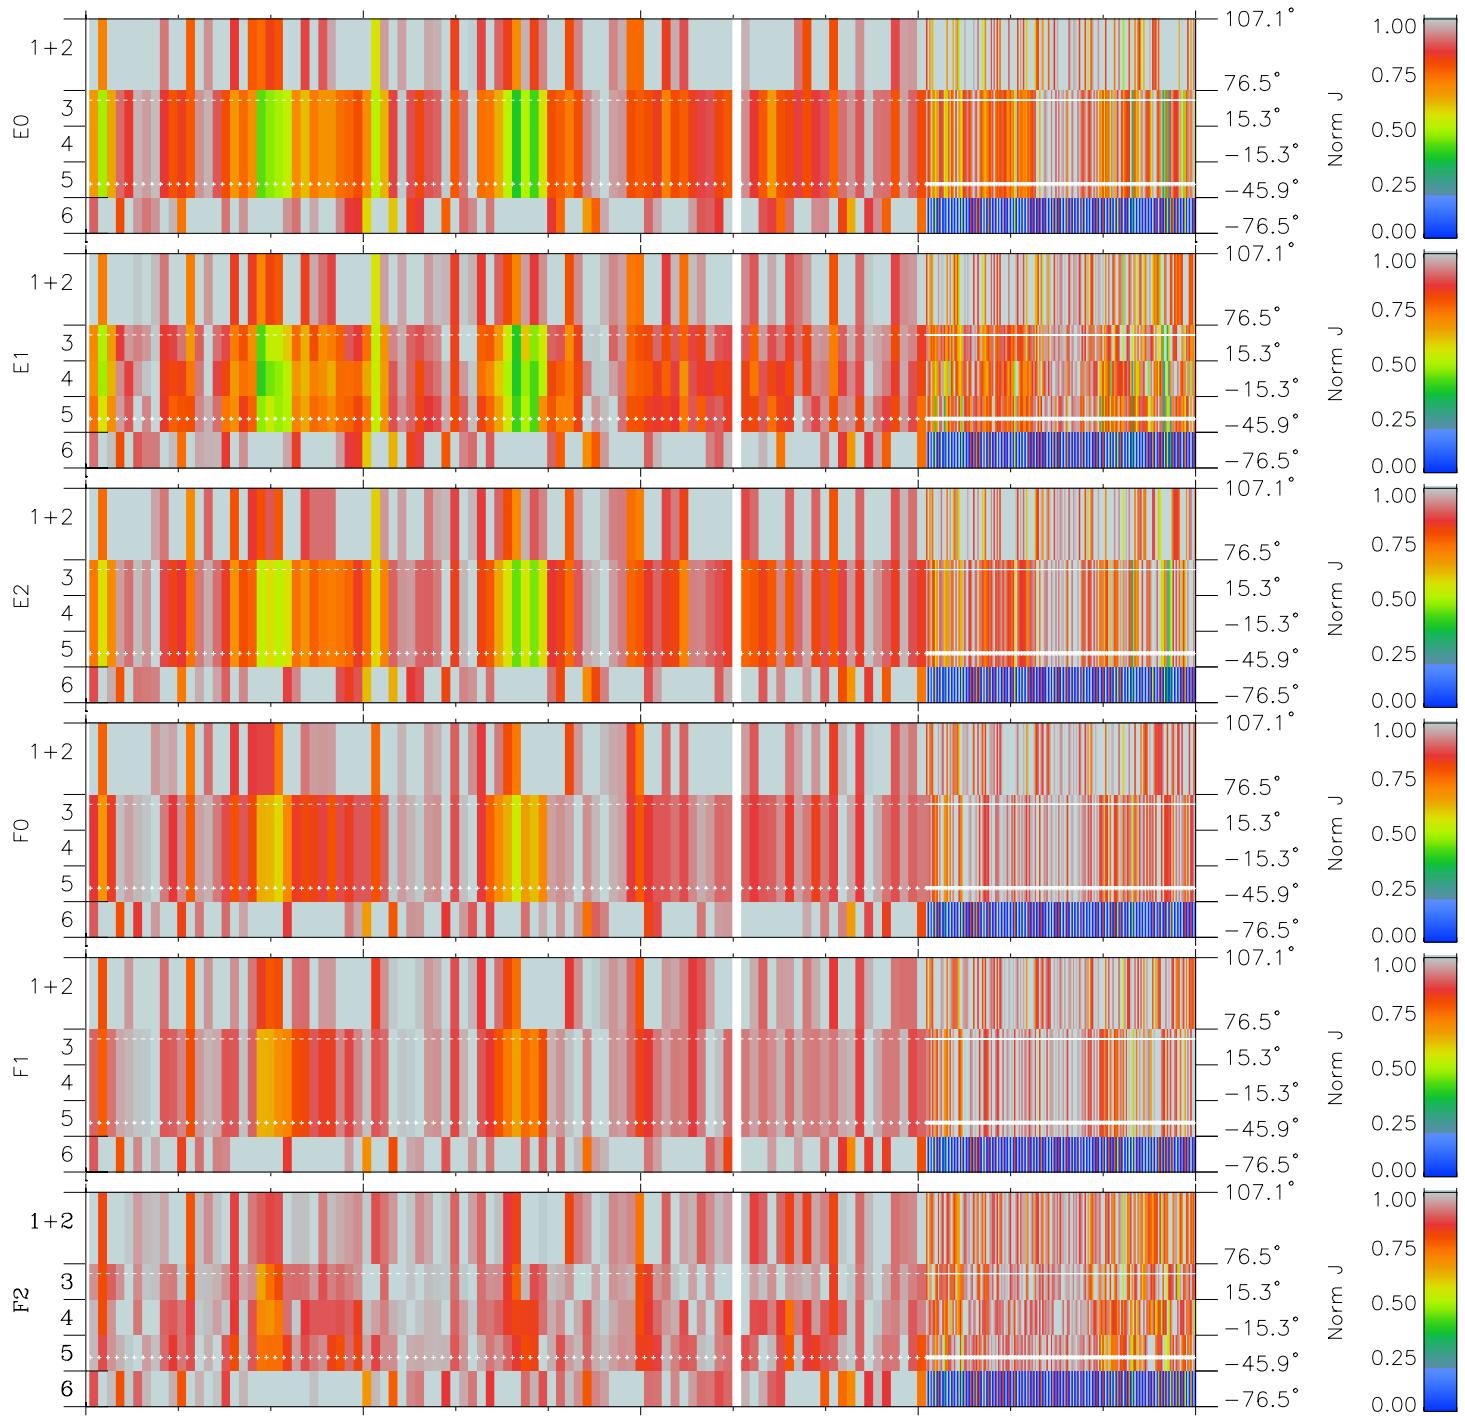

Galileo EPD Real Elevation Anisotropies 97123

Software Version: RTELEV_NORM V 1.20
 Data Production: 06-03-00
 Plot Production: Sat Sep 15 05:05:20 2001
 Color File: wondr3
 Geofactor File: 1.1

00:00:00 1997-123	123-06	123-12	123-18	00:00:00 1997-124	
+	+	+	+	+	X JSE(R _j)
-25.77	-24.23	-22.66	-21.05	-19.40	Y JSE(R _j)
-42.49	-41.88	-41.21	-40.48	-39.68	Z JSE(R _j)
0.90	0.92	0.94	0.96	0.98	

- ◇ = Jupiter look direction
- = Corotation look direction