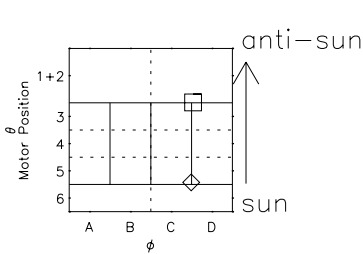

Galileo EPD Real Elevation Anisotropies 97123

Software Version: RTELEV_MEAN V 1.20
 Data Production: 06-03-00
 Plot Production: Sat Sep 15 05:04:37 2001
 Color File: wondr3
 Geofactor File: 1.1

00:00:00 1997-123	123-06	123-12	123-18	00:00:00 1997-124	
+	+	+	+	+	X JSE(R _j)
-25.77	-24.23	-22.66	-21.05	-19.40	Y JSE(R _j)
-42.49	-41.88	-41.21	-40.48	-39.68	Z JSE(R _j)
0.90	0.92	0.94	0.96	0.98	

- ◇ = Jupiter look direction
- = Corotation look direction