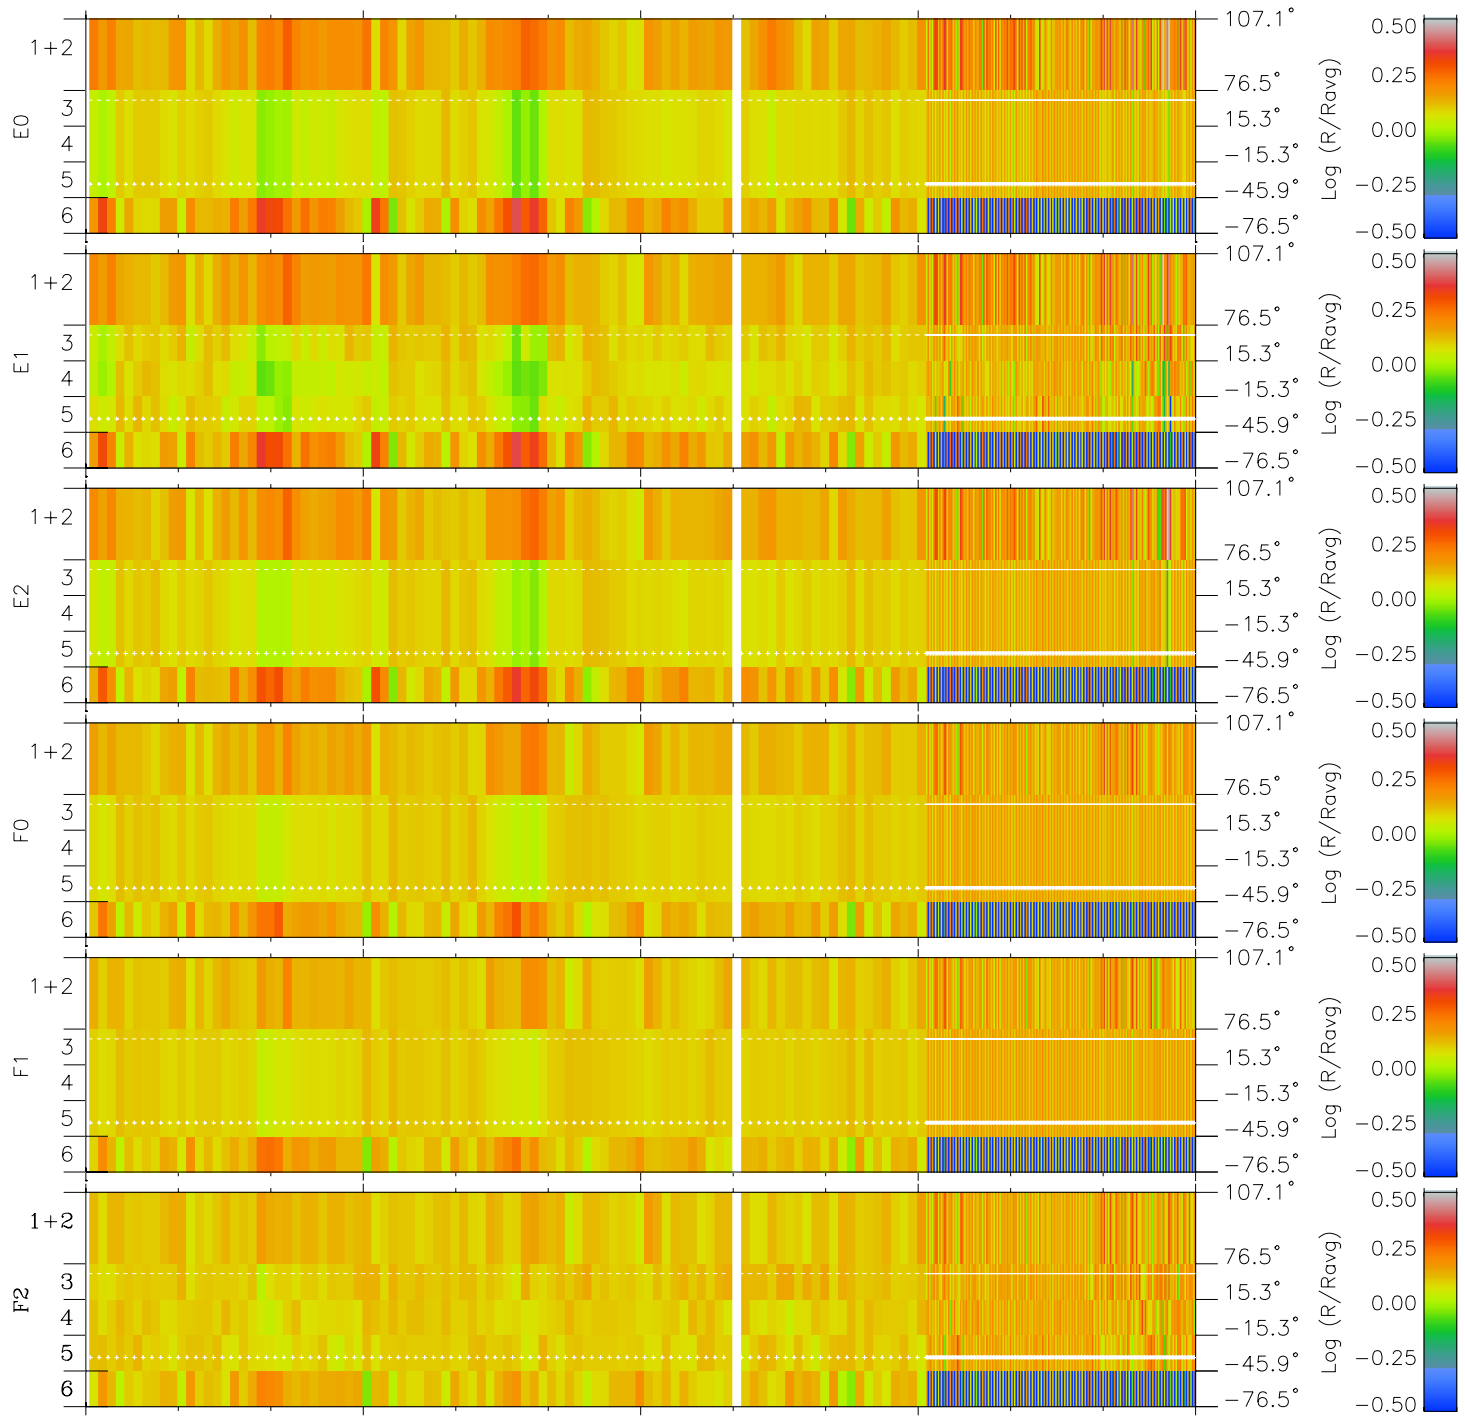

Galileo EPD Real Elevation Anisotropies 97123

Software Version: RTELEV_MEAN V 1.20
 Data Production: 06-03-00
 Plot Production: Sat Sep 15 05:04:37 2001
 Color File: wondr3
 Geofactor File: 1.1

00:00:00 1997-123	123-06	123-12	123-18	00:00:00 1997-124	
+	+	+	+	+	X JSE(R _j)
-25.77	-24.23	-22.66	-21.05	-19.40	Y JSE(R _j)
-42.49	-41.88	-41.21	-40.48	-39.68	Z JSE(R _j)
0.90	0.92	0.94	0.96	0.98	

- ◇ = Jupiter look direction
- = Corotation look direction