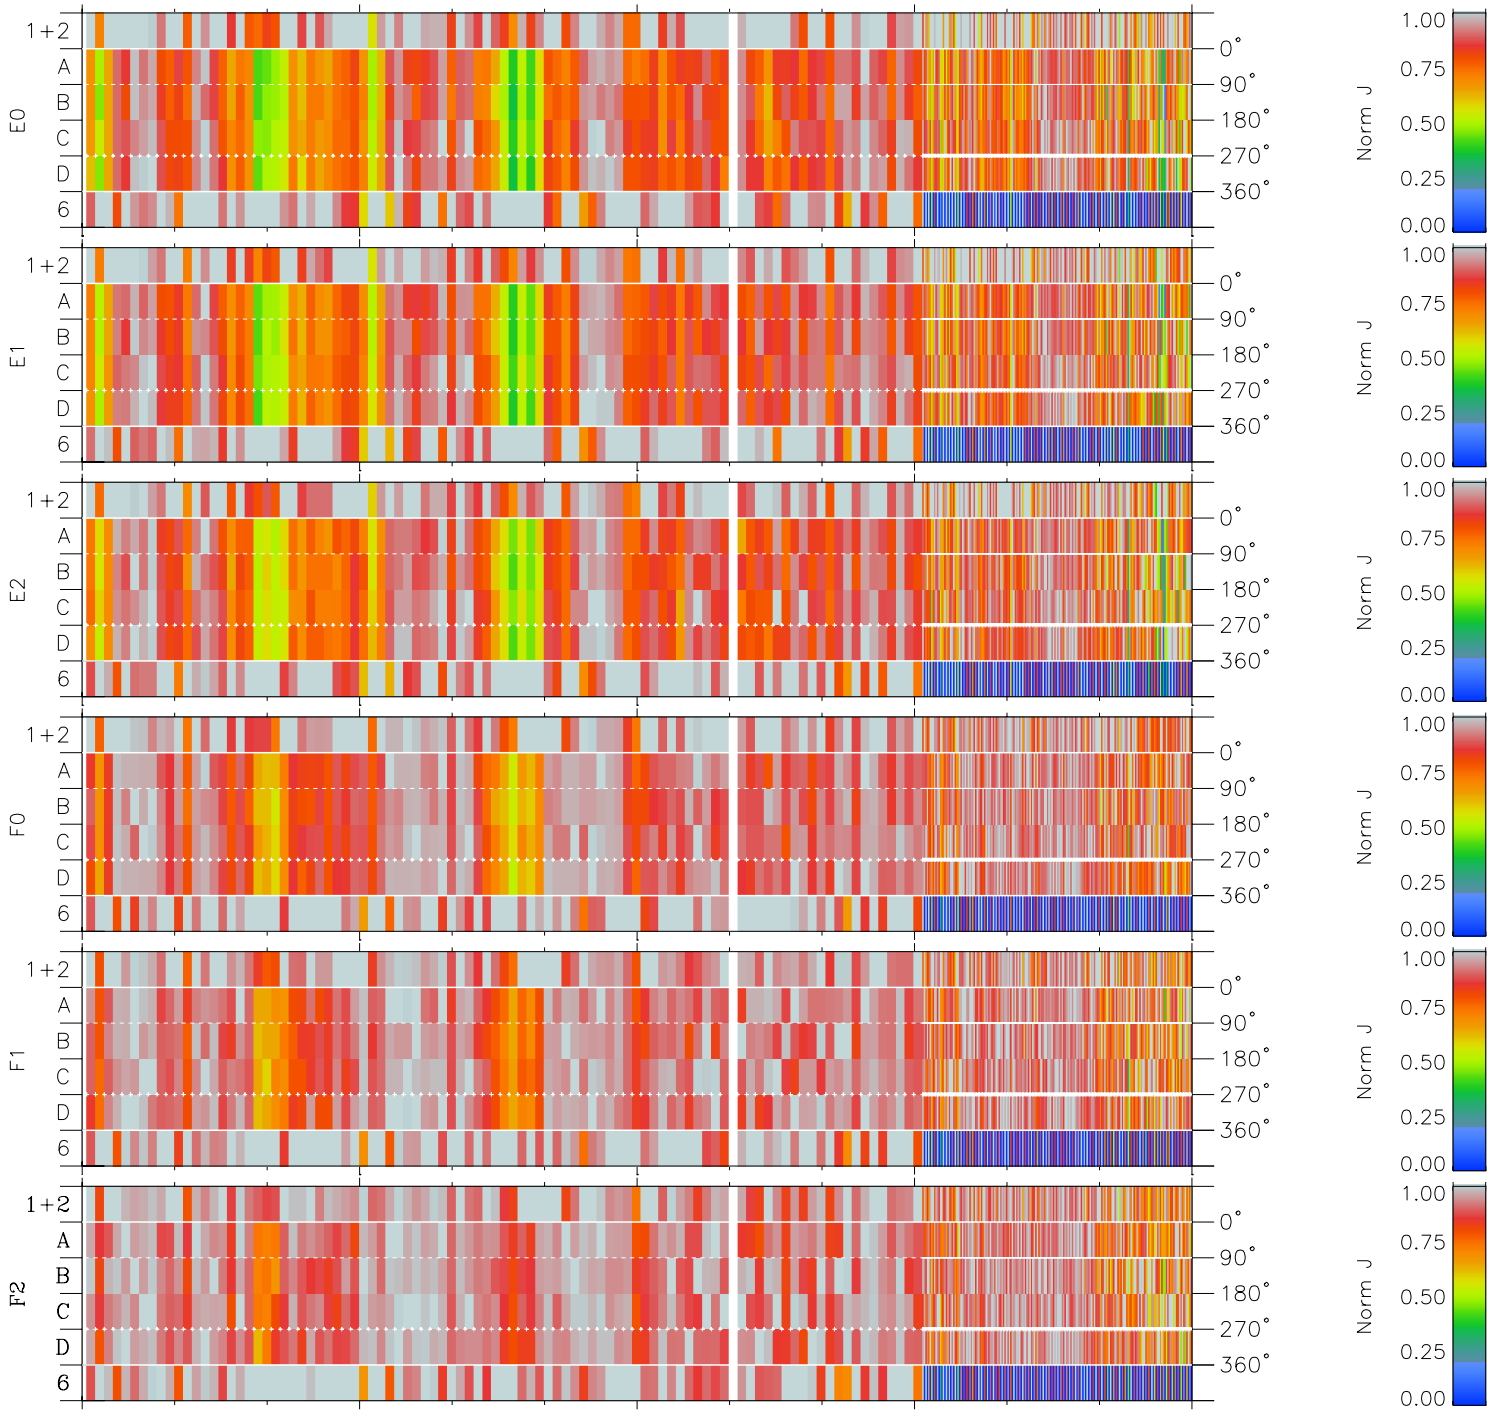

# Galileo EPD Real Time Azimuth Anisotropies 97123

Software Version: RTAZIM\_NORM V 1.20  
 Data Production: 06-03-00  
 Plot Production: Sat Sep 15 05:06:21 2001  
 Color File: wondr3  
 Geofactor File: 1.1

| 00:00:00<br>1997-12-13 | 123-06 | 123-12 | 123-18 | 00:00:00<br>1997-12-14 |                        |
|------------------------|--------|--------|--------|------------------------|------------------------|
| +                      | +      | +      | +      | +                      | X JSE(R <sub>j</sub> ) |
| -25.77                 | -24.23 | -22.66 | -21.05 | -19.40                 | Y JSE(R <sub>j</sub> ) |
| -42.49                 | -41.88 | -41.21 | -40.48 | -39.68                 | Z JSE(R <sub>j</sub> ) |
| 0.90                   | 0.92   | 0.94   | 0.96   | 0.98                   |                        |

- ◇ = Jupiter look direction
- = Corotation look direction