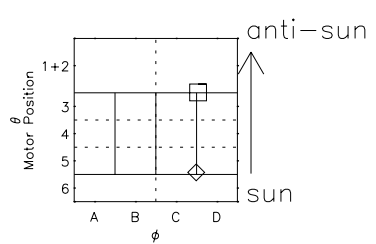

- = Jupiter look direction
- = Corotation look direction