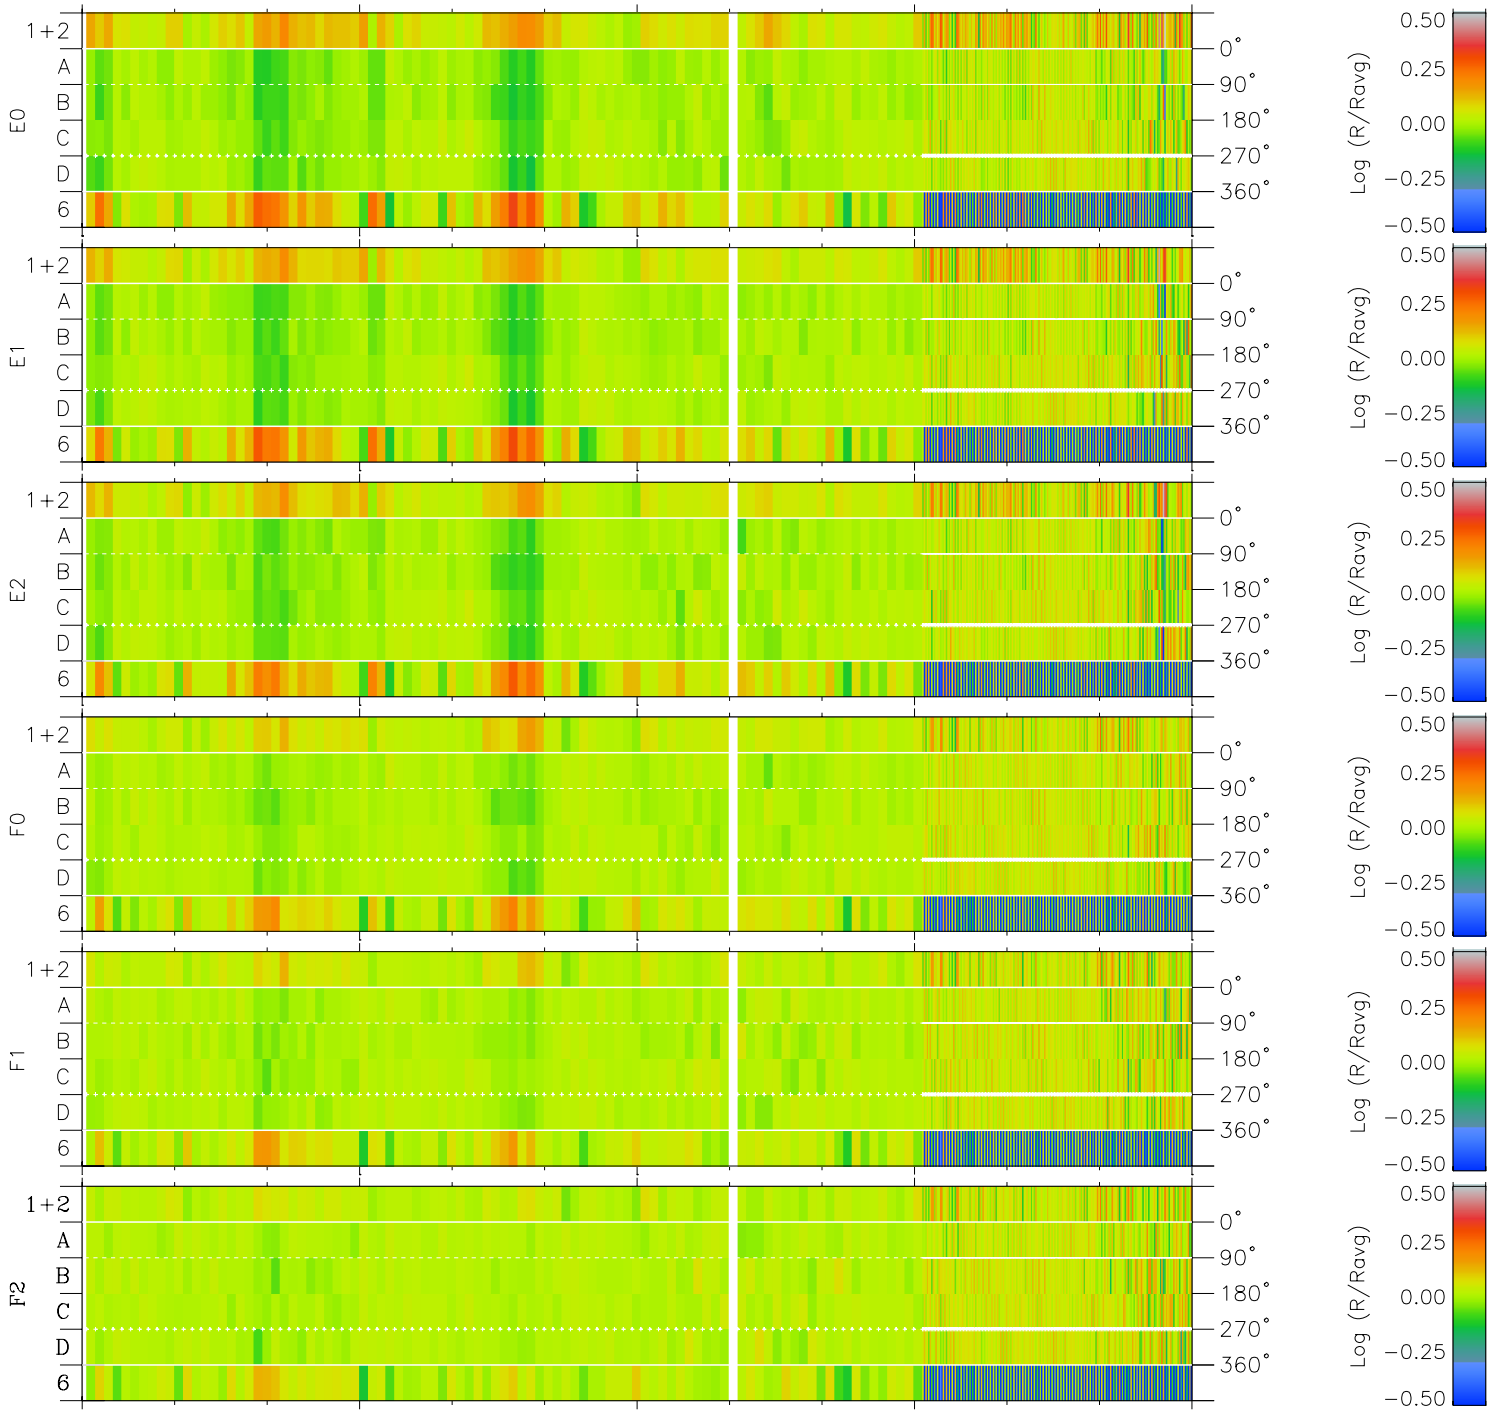

Galileo EPD Real Time Azimuth Anisotropies 97123

Software Version: RTAZIM_MEAN V 1.20
 Data Production: 06-03-00
 Plot Production: Sat Sep 15 05:05:41 2001
 Color File: wondr3
 Geofactor File: 1.1

00:00:00 1997-123	123-06	123-12	123-18	00:00:00 1997-124	
+	+	+	+	+	X $\text{JSE}(R_j)$
-25.77	-24.23	-22.66	-21.05	-19.40	Y $\text{JSE}(R_j)$
-42.49	-41.88	-41.21	-40.48	-39.68	Z $\text{JSE}(R_j)$
0.90	0.92	0.94	0.96	0.98	

- ◇ = Jupiter look direction
- = Corotation look direction