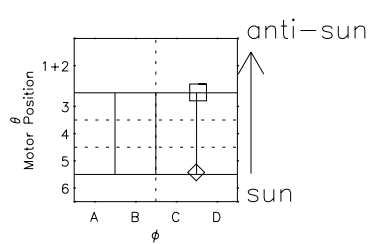

Galileo EPD Real Time Azimuth Anisotropies 97123

Software Version: RTAZIM_MEAN V 1.20
 Data Production: 06-03-00
 Plot Production: Sat Sep 15 05:05:41 2001
 Color File: wondr3
 Geofactor File: 1.1

00:00:00 1997-123	123-06	123-12	123-18	00:00:00 1997-124	
+	+	+	+	+	X $\text{JSE}(R_j)$
-25.77	-24.23	-22.66	-21.05	-19.40	Y $\text{JSE}(R_j)$
-42.49	-41.88	-41.21	-40.48	-39.68	Z $\text{JSE}(R_j)$
0.90	0.92	0.94	0.96	0.98	

- ◇ = Jupiter look direction
- = Corotation look direction