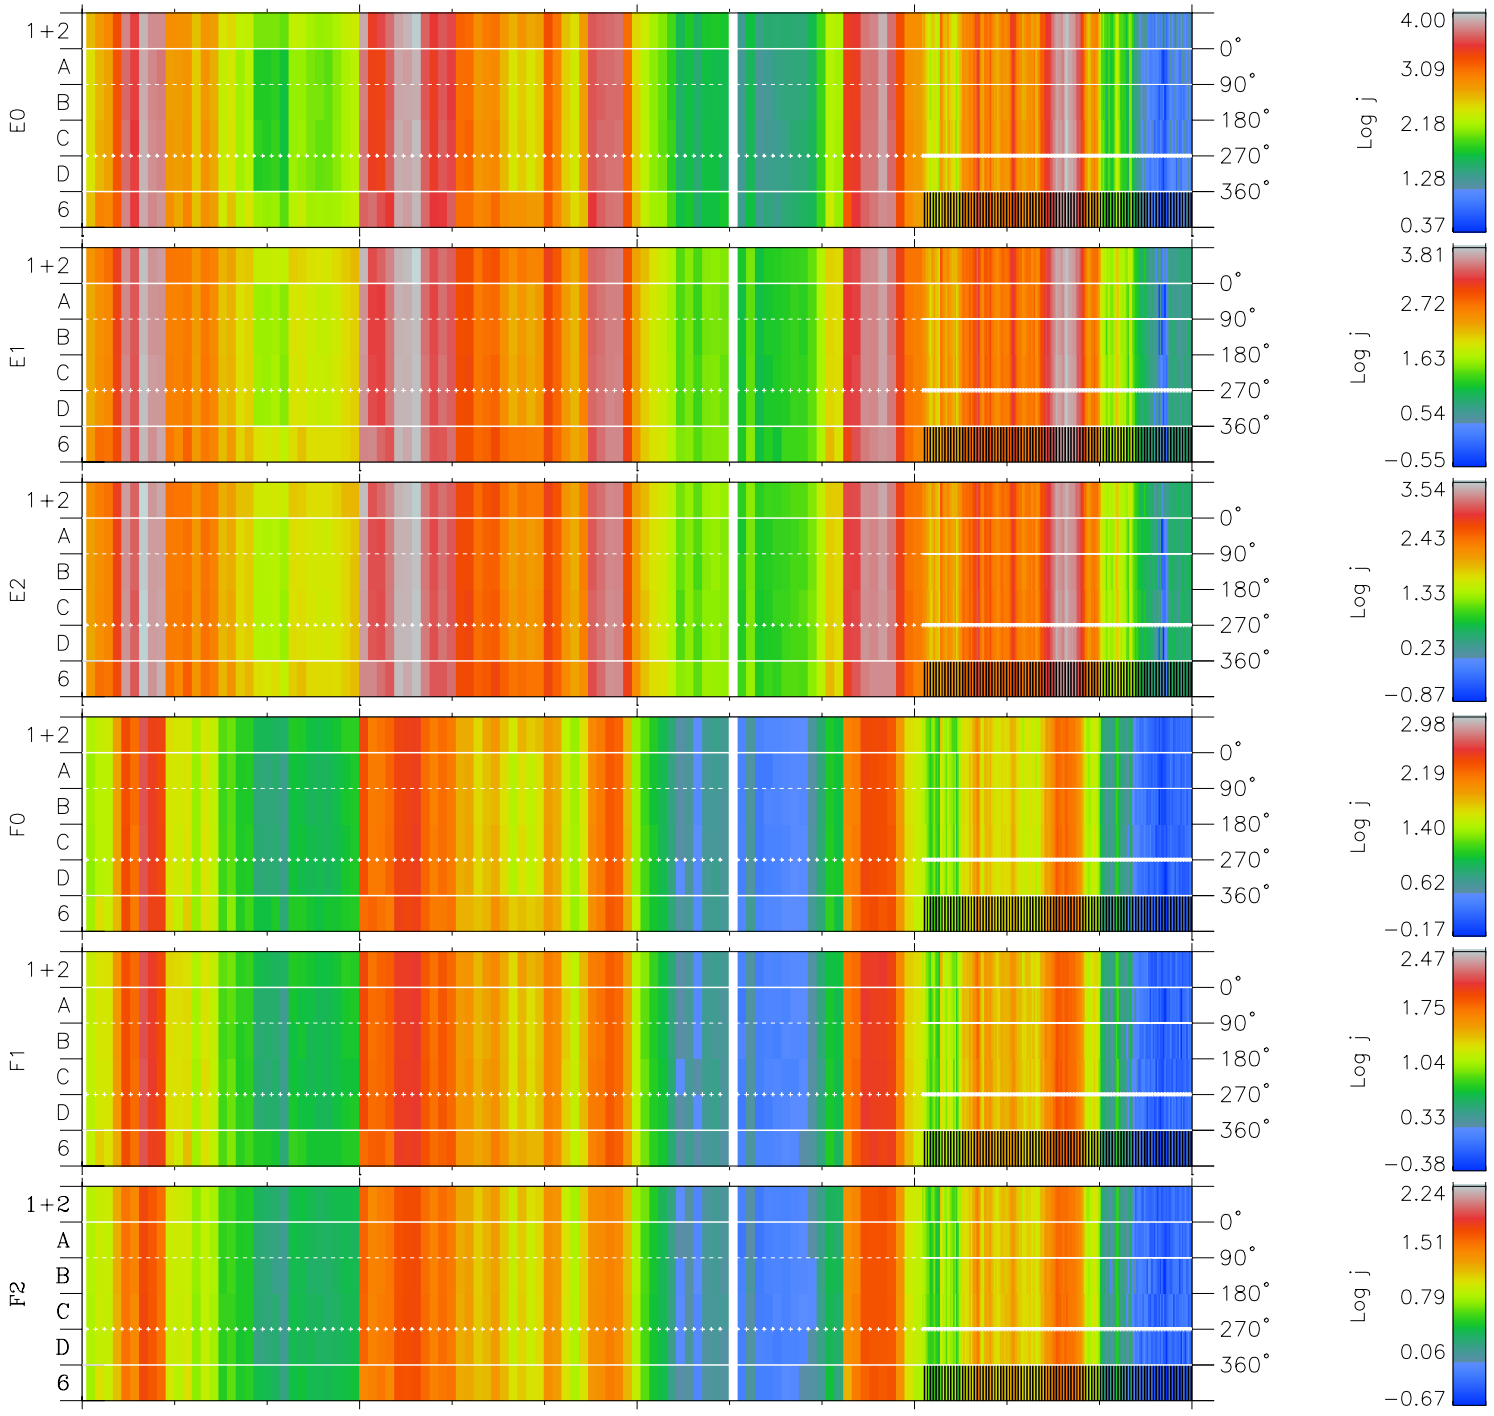

Galileo EPD Real Time Azimuth Anisotropies 97123

Software Version: RTAZIM_FLUX V 1.20
 Data Production: 06-03-00
 Plot Production: Sat Sep 15 05:06:01 2001
 Color File: wondr3
 Geofactor File: 1.1

00:00:00 1997-123	123-06	123-12	123-18	00:00:00 1997-124	
+	+	+	+	+	
-25.77	-24.23	-22.66	-21.05	-19.40	X JSE(R _j)
-42.49	-41.88	-41.21	-40.48	-39.68	Y JSE(R _j)
0.90	0.92	0.94	0.96	0.98	Z JSE(R _j)

- ◇ = Jupiter look direction
- = Corotation look direction