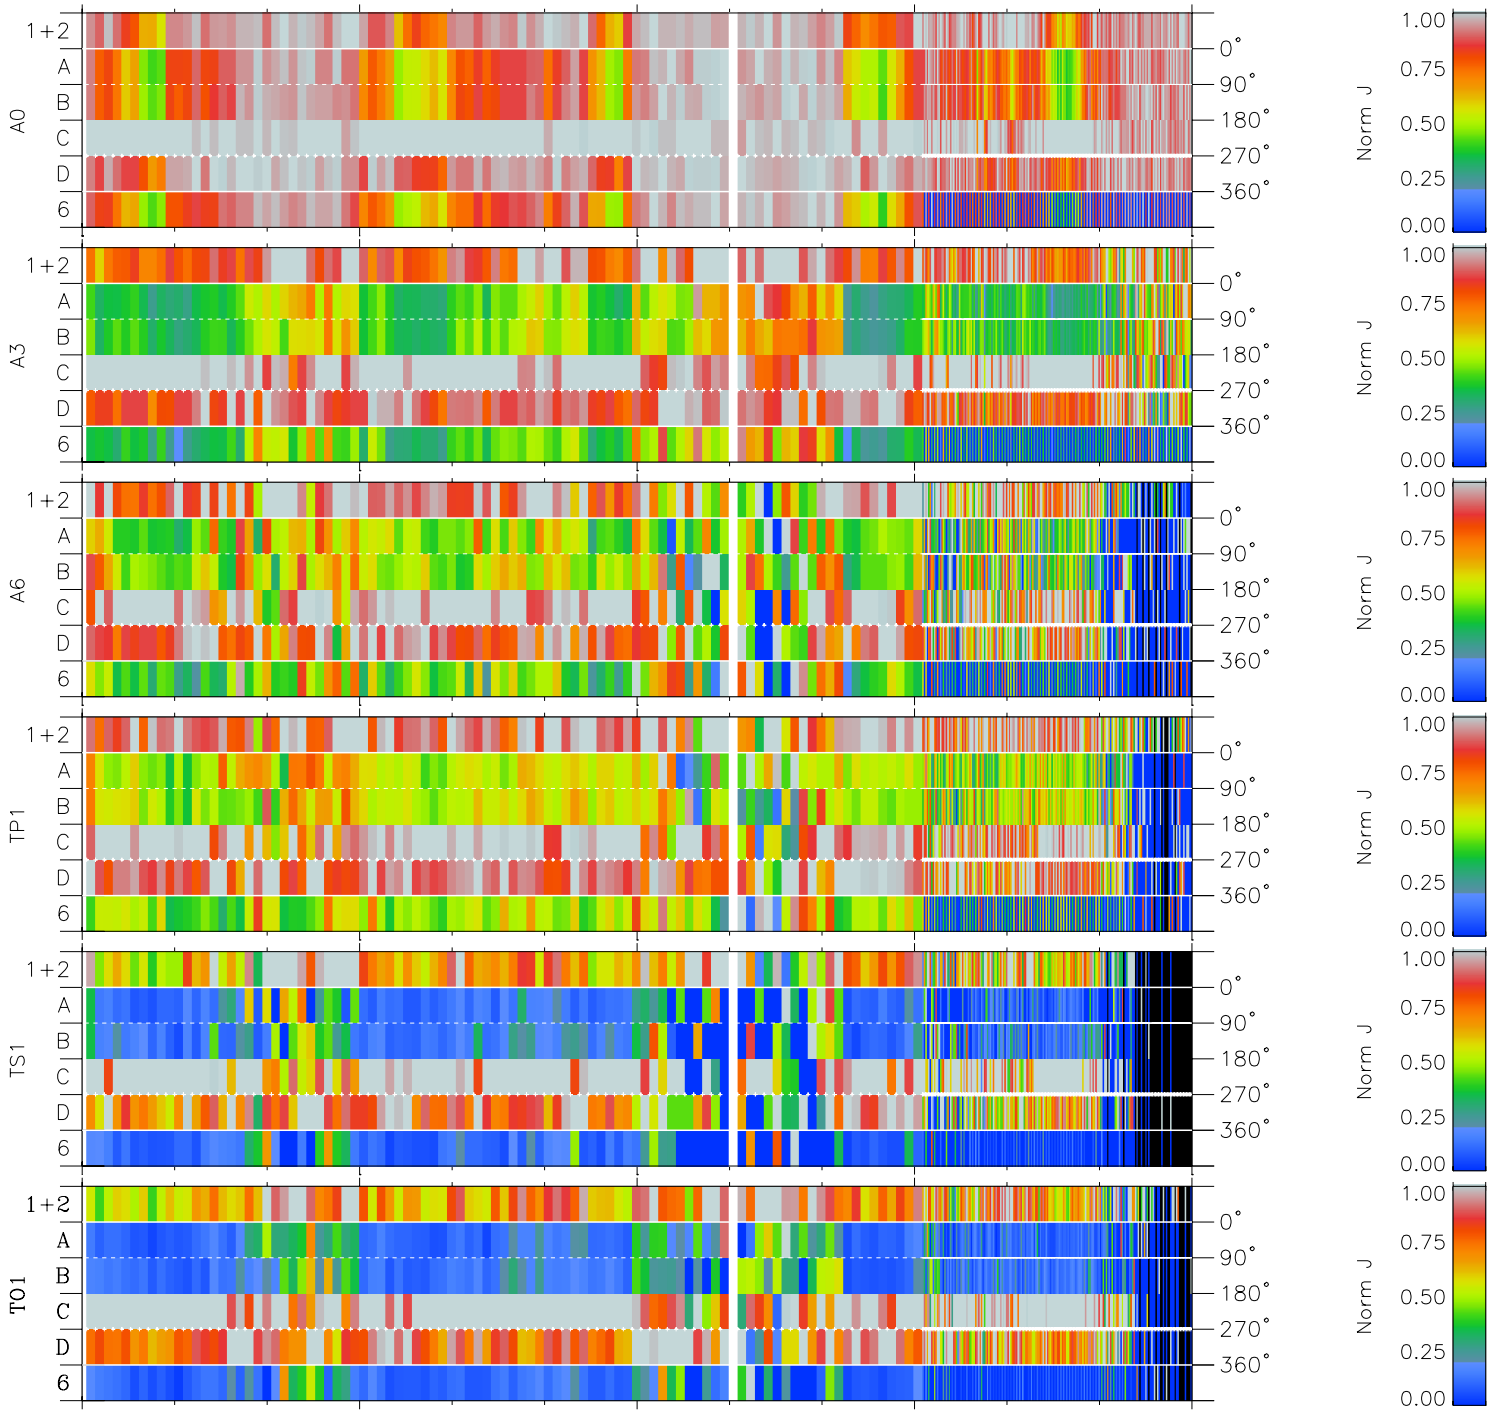

# Galileo EPD Real Time Azimuth Anisotropies 97123

Software Version: RTAZIM\_NORM V 1.20  
 Data Production: 06-03-00  
 Plot Production: Sat Sep 15 05:06:11 2001  
 Color File: wondr3  
 Geofactor File: 1.1

00:00:00 1997-123	123-06	123-12	123-18	00:00:00 1997-124	
+	+	+	+	+	X JSE(R <sub>j</sub> )
-25.77	-24.23	-22.66	-21.05	-19.40	Y JSE(R <sub>j</sub> )
-42.49	-41.88	-41.21	-40.48	-39.68	Z JSE(R <sub>j</sub> )
0.90	0.92	0.94	0.96	0.98	

- ◇ = Jupiter look direction
- = Corotation look direction