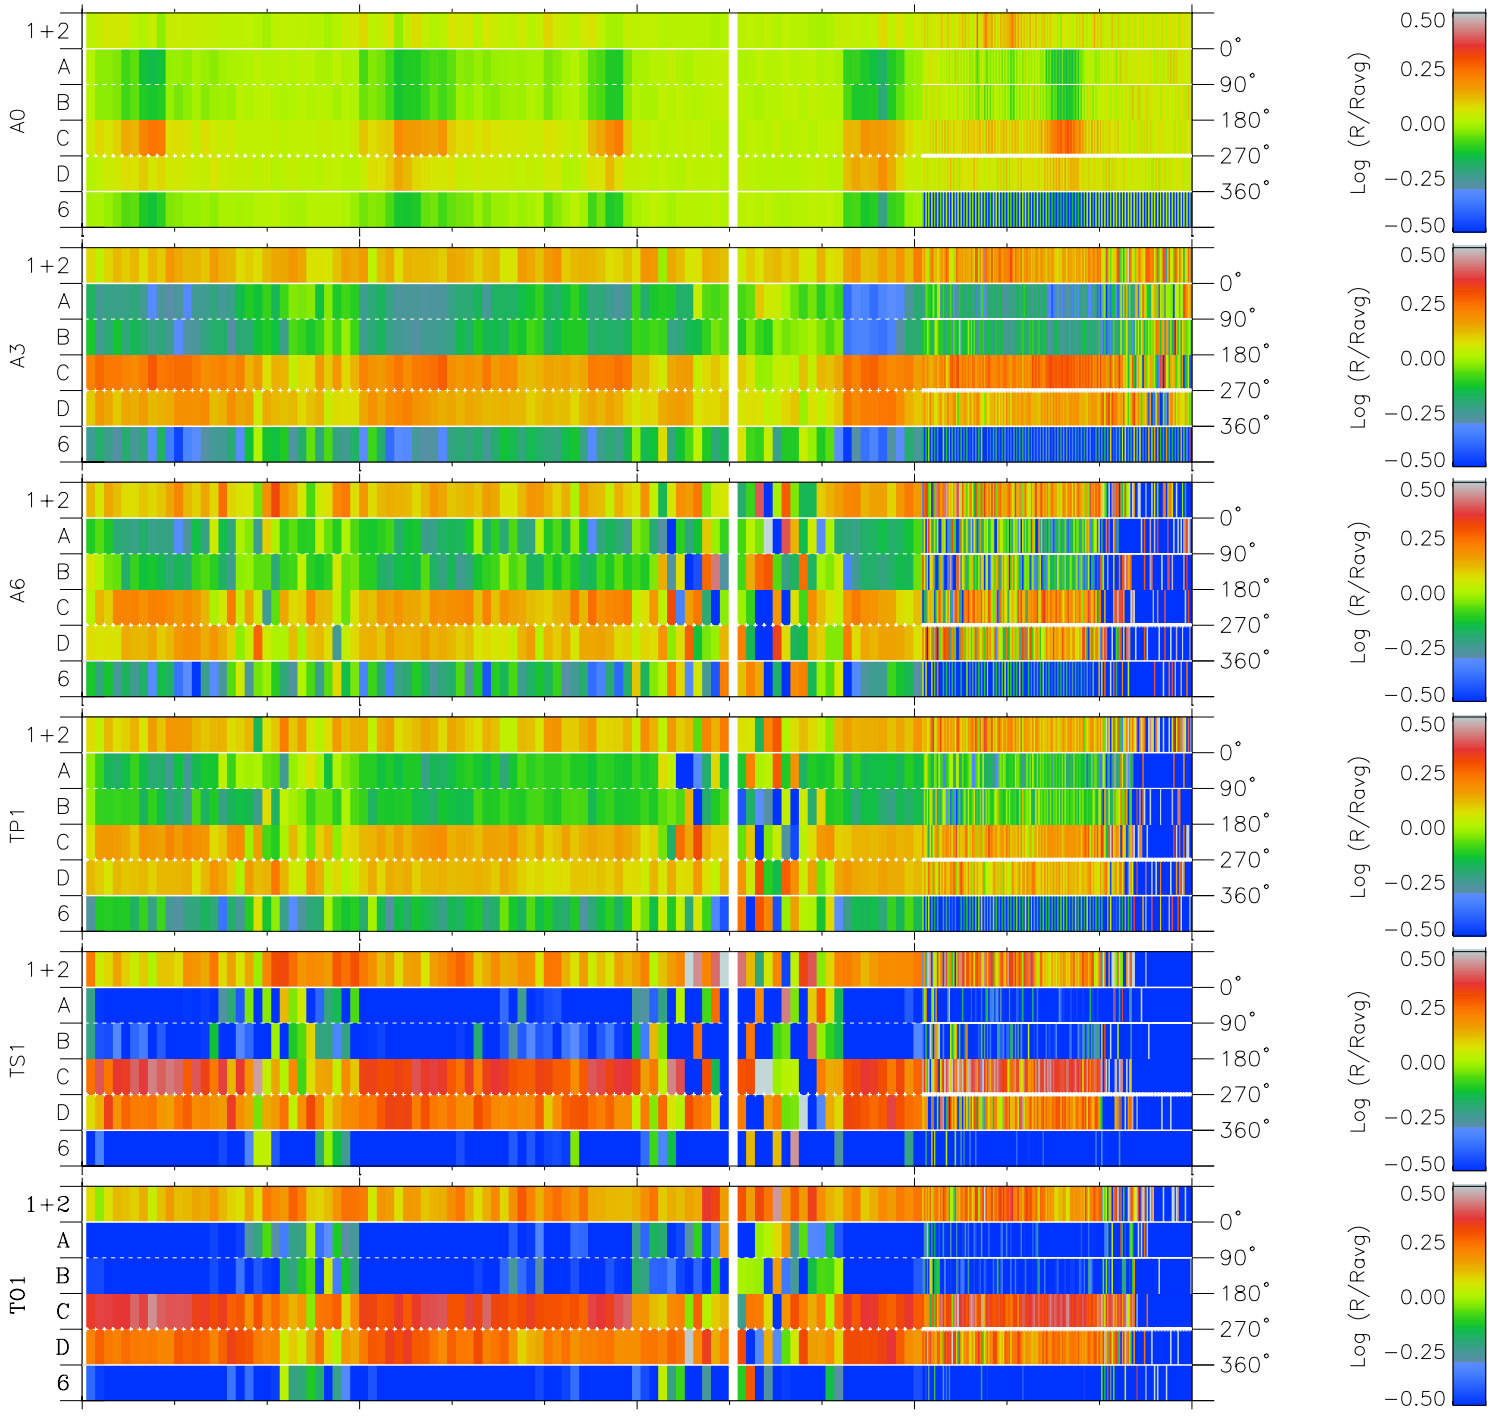

Galileo EPD Real Time Azimuth Anisotropies 97123

Software Version: RTAZIM_MEAN V 1.20
 Data Production: 06-03-00
 Plot Production: Sat Sep 15 05:05:31 2001
 Color File: wondr3
 Geofactor File: 1.1

00:00:00 1997-123	123-06	123-12	123-18	00:00:00 1997-124	
+	+	+	+	+	X $JSE(R_j)$
-25.77	-24.23	-22.66	-21.05	-19.40	Y $JSE(R_j)$
-42.49	-41.88	-41.21	-40.48	-39.68	Z $JSE(R_j)$
0.90	0.92	0.94	0.96	0.98	

◇ = Jupiter look direction
 □ = Corotation look direction