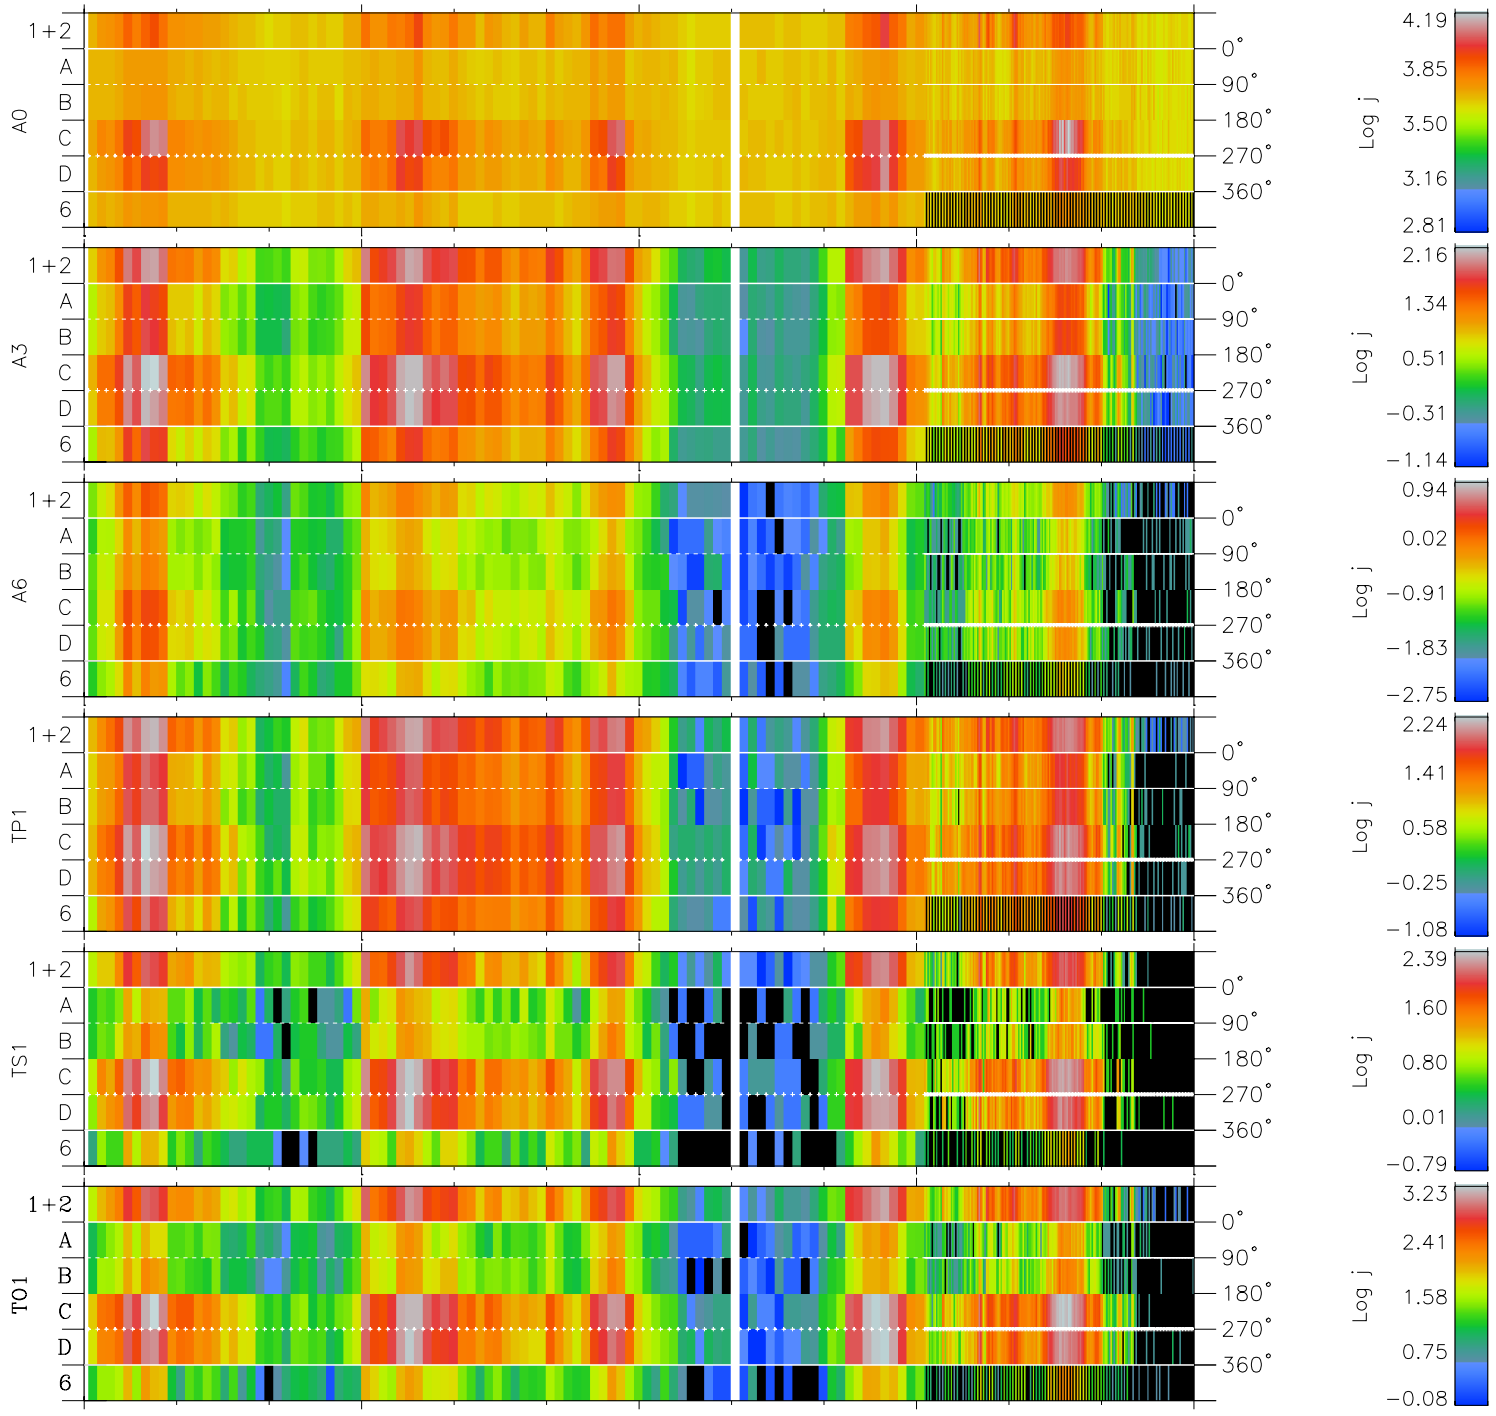

Galileo EPD Real Time Azimuth Anisotropies 97123

Software Version: RTAZIM_FLUX V 1.20
 Data Production: 06-03-00
 Plot Production: Sat Sep 15 05:05:51 2001
 Color File: wondr3
 Geofactor File: 1.1

00:00:00 1997-123	123-06	123-12	123-18	00:00:00 1997-124	
+	+	+	+	+	X $\text{JSE}(R_j)$
-25.77	-24.23	-22.66	-21.05	-19.40	Y $\text{JSE}(R_j)$
-42.49	-41.88	-41.21	-40.48	-39.68	Z $\text{JSE}(R_j)$
0.90	0.92	0.94	0.96	0.98	

◇ = Jupiter look direction
 □ = Corotation look direction