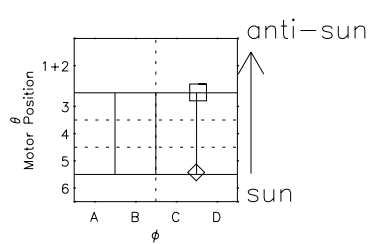

Galileo EPD Real Time Azimuth Anisotropies 97123

Software Version: RTAZIM_FLUX V 1.20
 Data Production: 06-03-00
 Plot Production: Sat Sep 15 05:05:51 2001
 Color File: wondr3
 Geofactor File: 1.1

00:00:00 1997-123	123-06	123-12	123-18	00:00:00 1997-124	
+	+	+	+	+	X $\text{JSE}(R_j)$
-25.77	-24.23	-22.66	-21.05	-19.40	Y $\text{JSE}(R_j)$
-42.49	-41.88	-41.21	-40.48	-39.68	Z $\text{JSE}(R_j)$
0.90	0.92	0.94	0.96	0.98	

◇ = Jupiter look direction
 □ = Corotation look direction