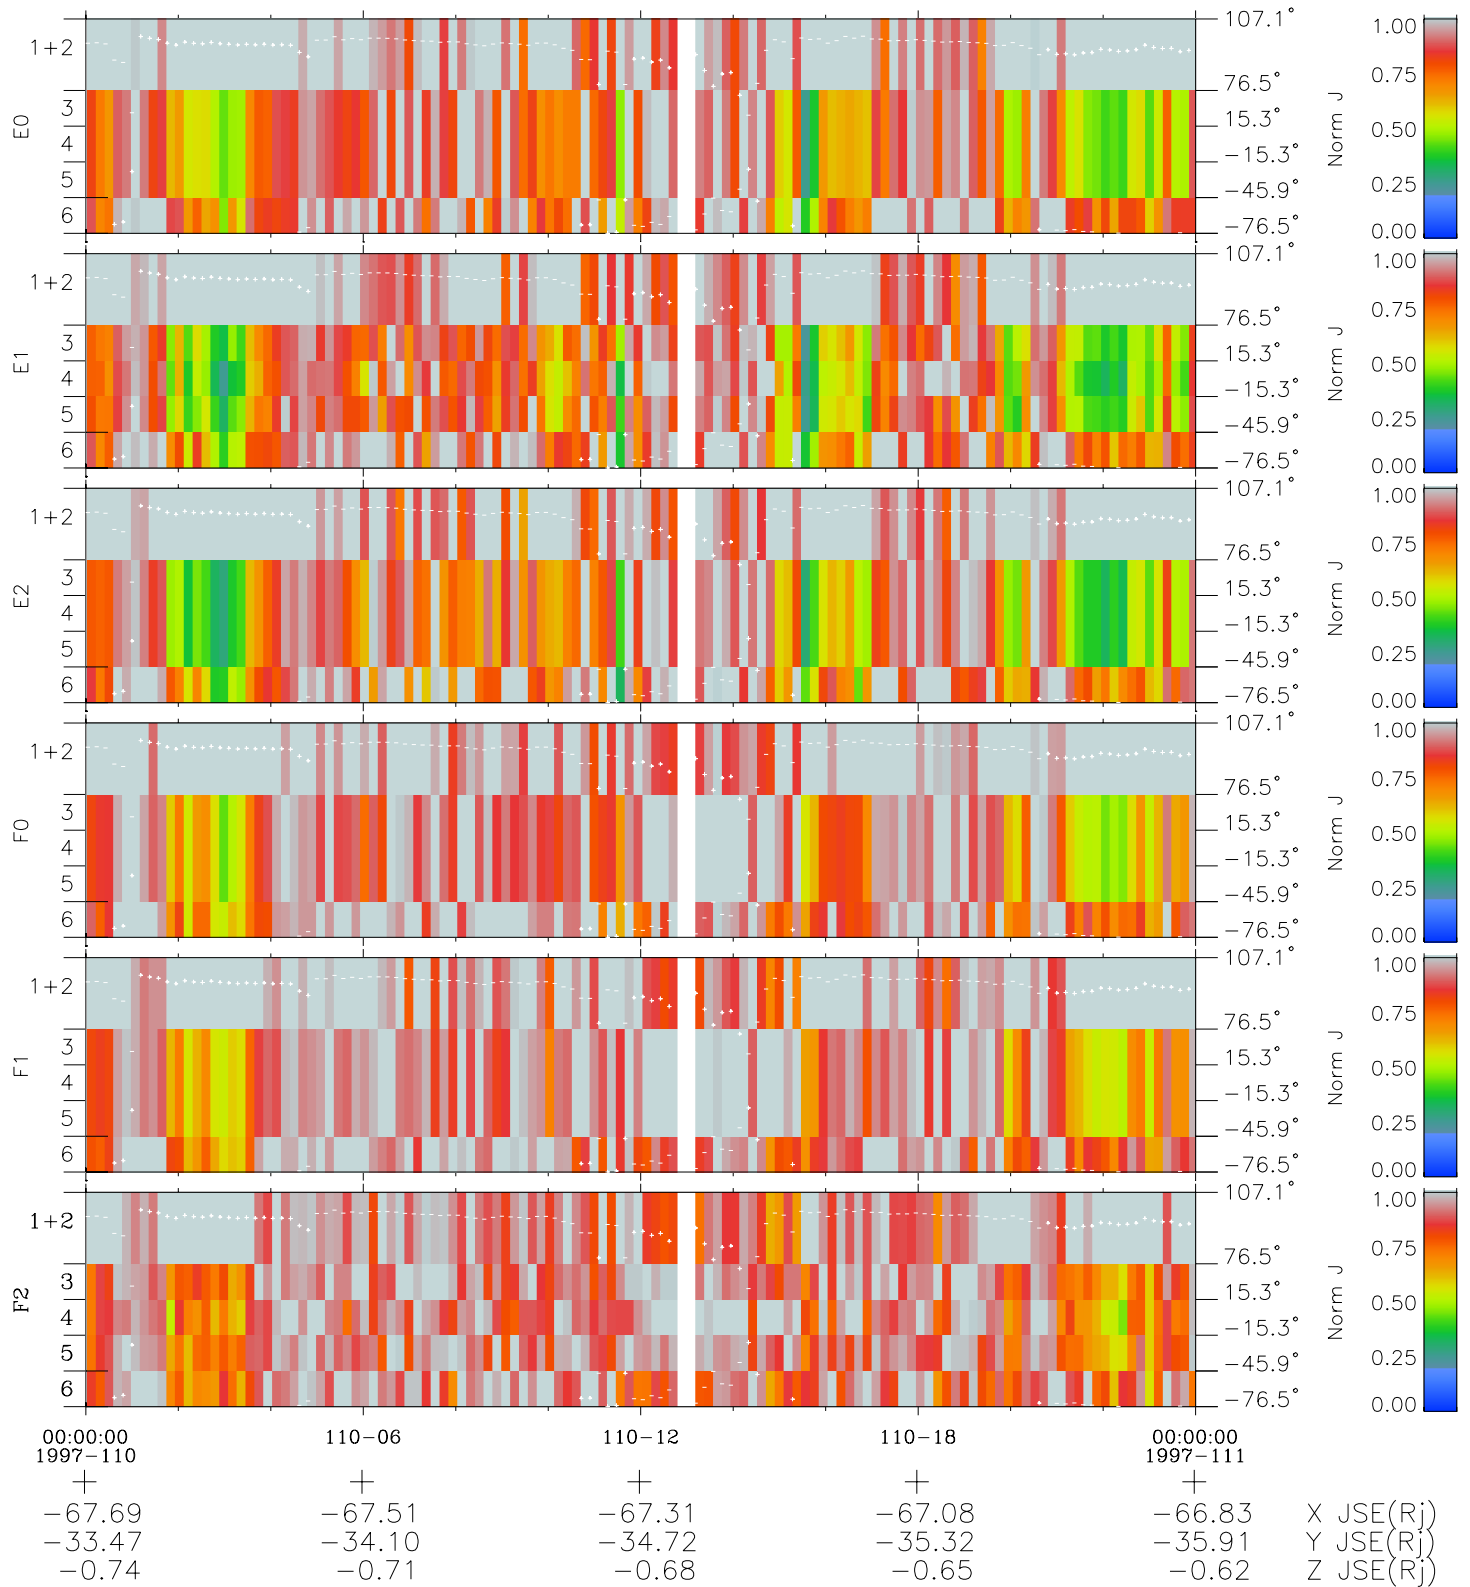

# Galileo EPD Real Elevation Anisotropies 97110

Software Version: RTELEV\_NORM V 1.20  
Data Production: 06-03-00  
Plot Production: Sat Sep 15 04:41:49 2001  
Color File: wondr3  
Geofactor File: 1.1

- ◇ = Jupiter look direction
- = Corotation look direction