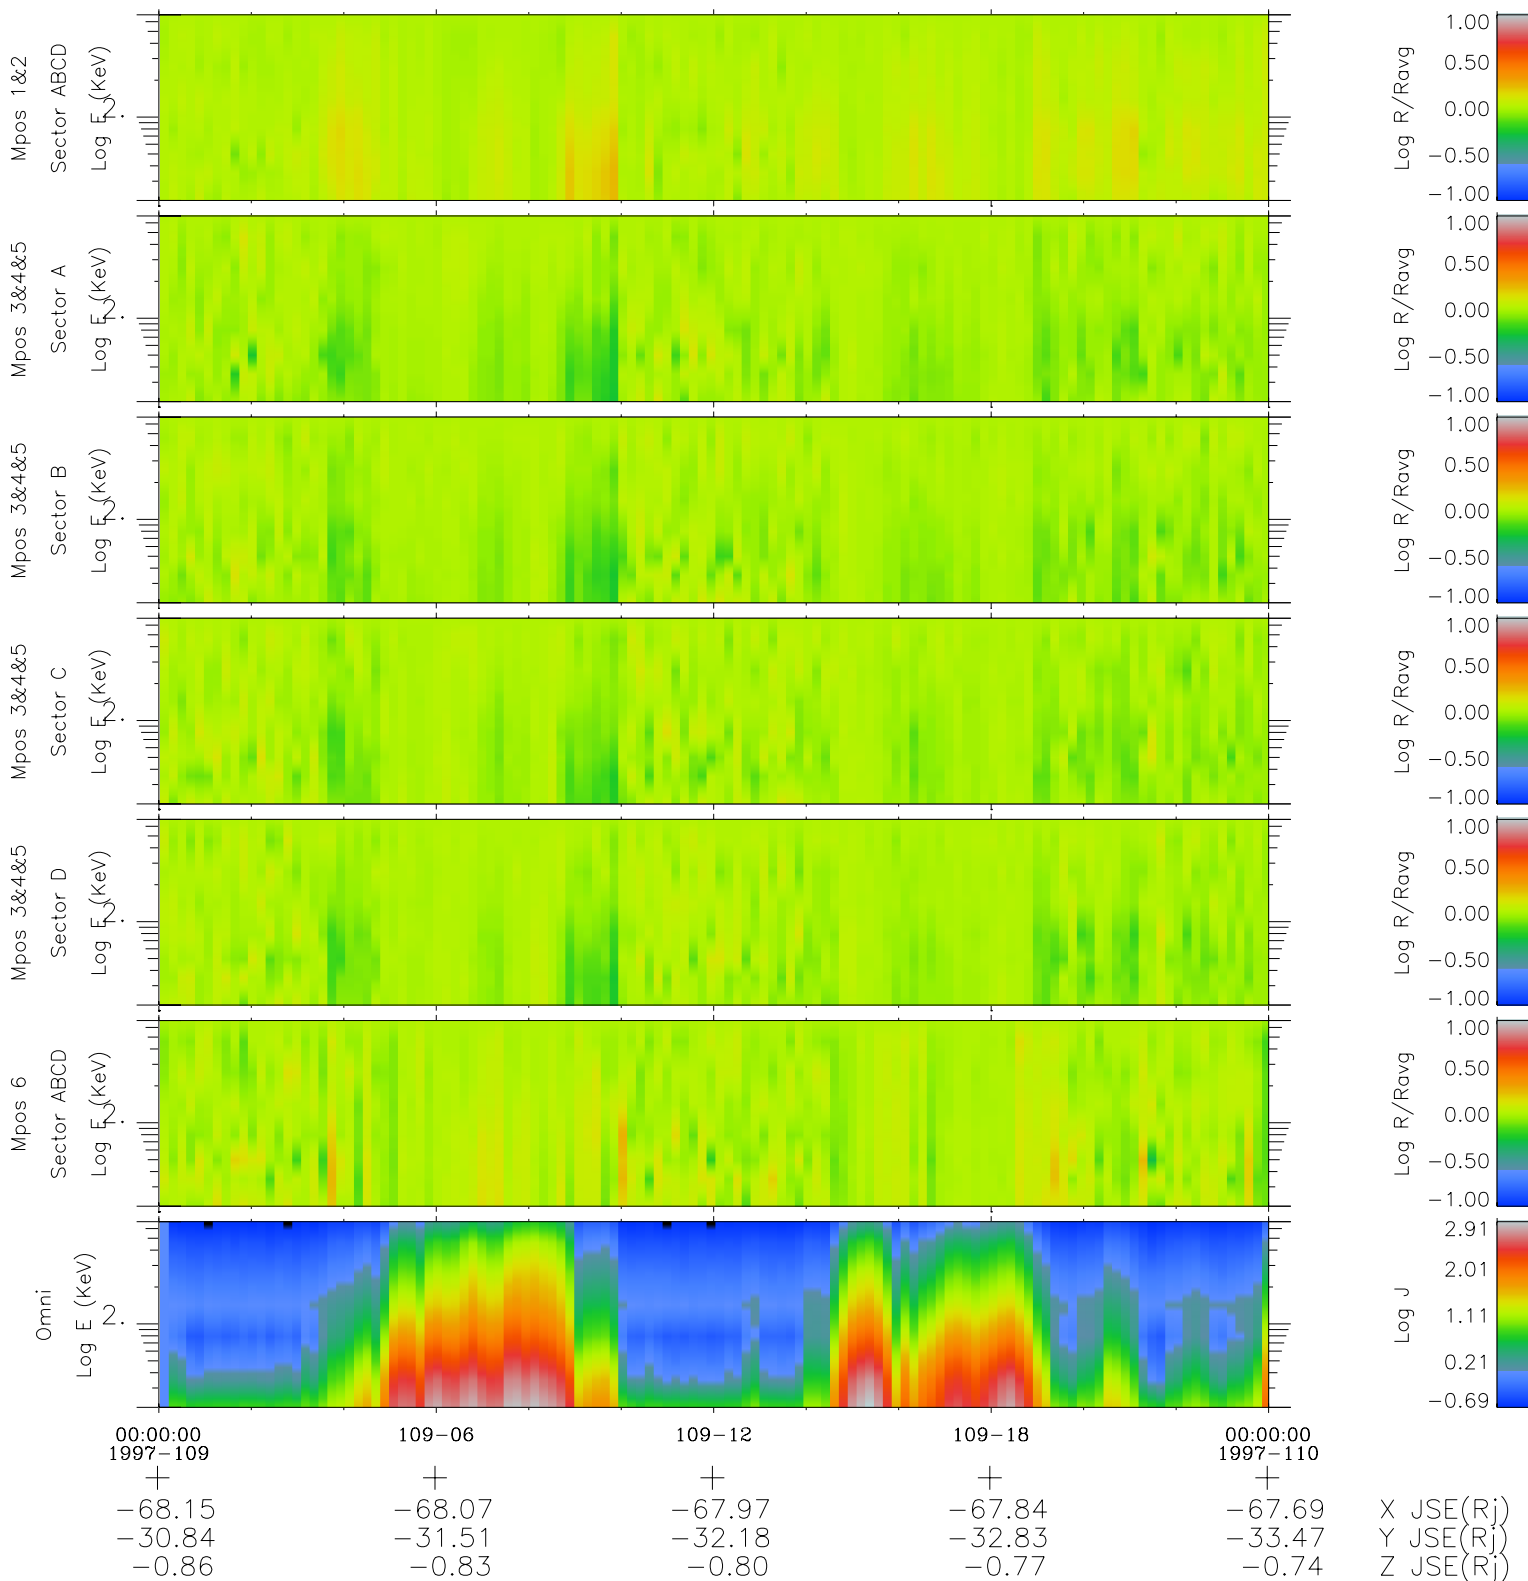

Galileo EPD Real Time R6 Electrons Spectra 97109

Software Version: RTSPEC_R6 V 1.20
 Data Production: 06-03-00
 Plot Production: Sat Sep 15 04:32:10 2001
 Color File: wondr3
 Geofactor File: 1.1

- ◇ = Jupiter look direction
- = Corotation look direction