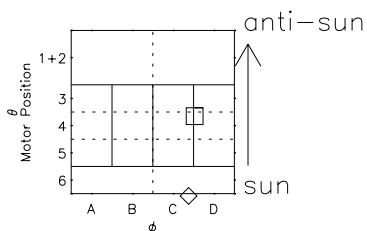

Galileo EPD Real Time R6 Electrons Spectra 97109

Software Version: RTSPEC_R6 V 1.20
 Data Production: 06-03-00
 Plot Production: Sat Sep 15 04:32:10 2001
 Color File: wondr3
 Geofactor File: 1.1

- ◇ = Jupiter look direction
- = Corotation look direction