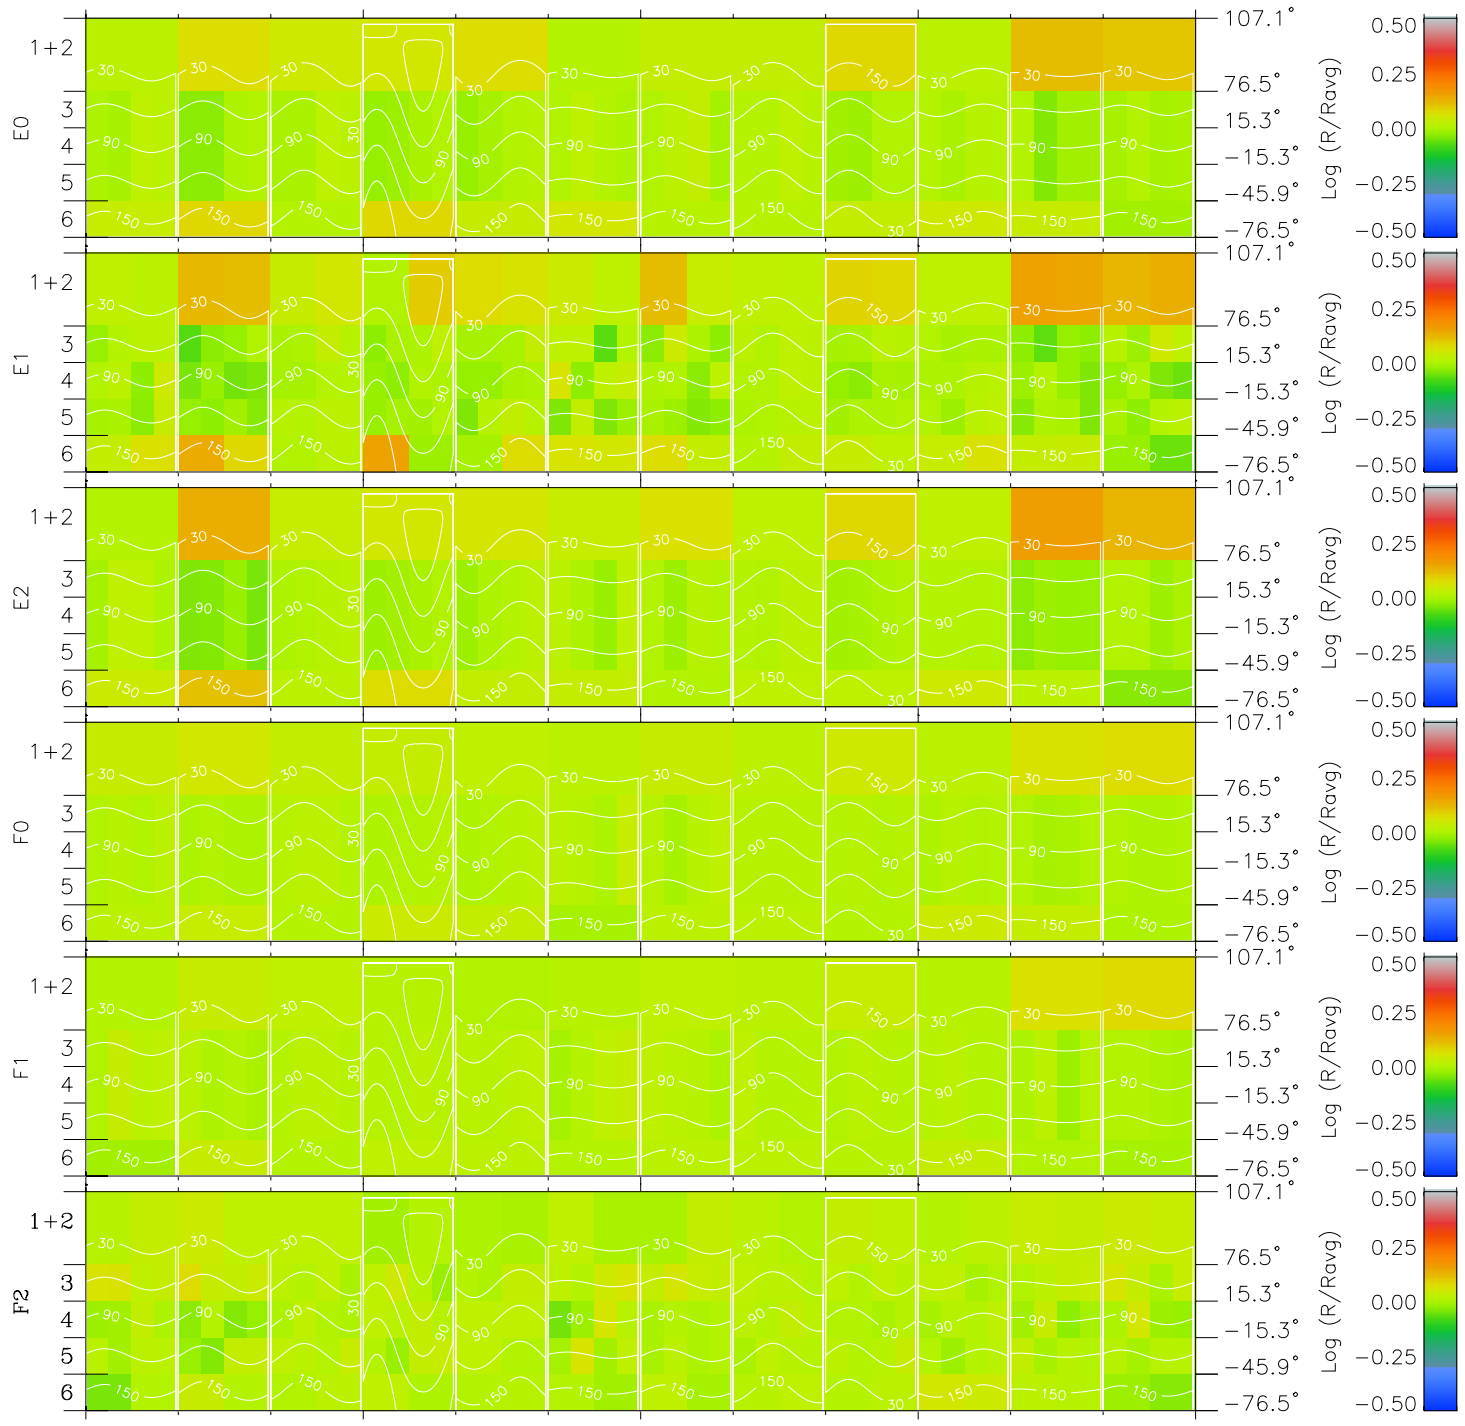

Galileo EPD Real Time All-Sky Anisotropies 97109

Software Version: RTSKY_MEAN V 1.20
 Data Production: 06-03-00
 Plot Production: Sat Sep 15 04:32:32 2001
 Color File: wondr3
 Geofactor File: 1.1

00:00:00 1997-109	109-06	109-12	109-18	00:00:00 1997-110	
+	+	+	+	+	
-68.15	-68.07	-67.97	-67.84	-67.69	X JSE(R _j)
-30.84	-31.51	-32.18	-32.83	-33.47	Y JSE(R _j)
-0.86	-0.83	-0.80	-0.77	-0.74	Z JSE(R _j)

- ◇ = Jupiter look direction
- = Corotation look direction