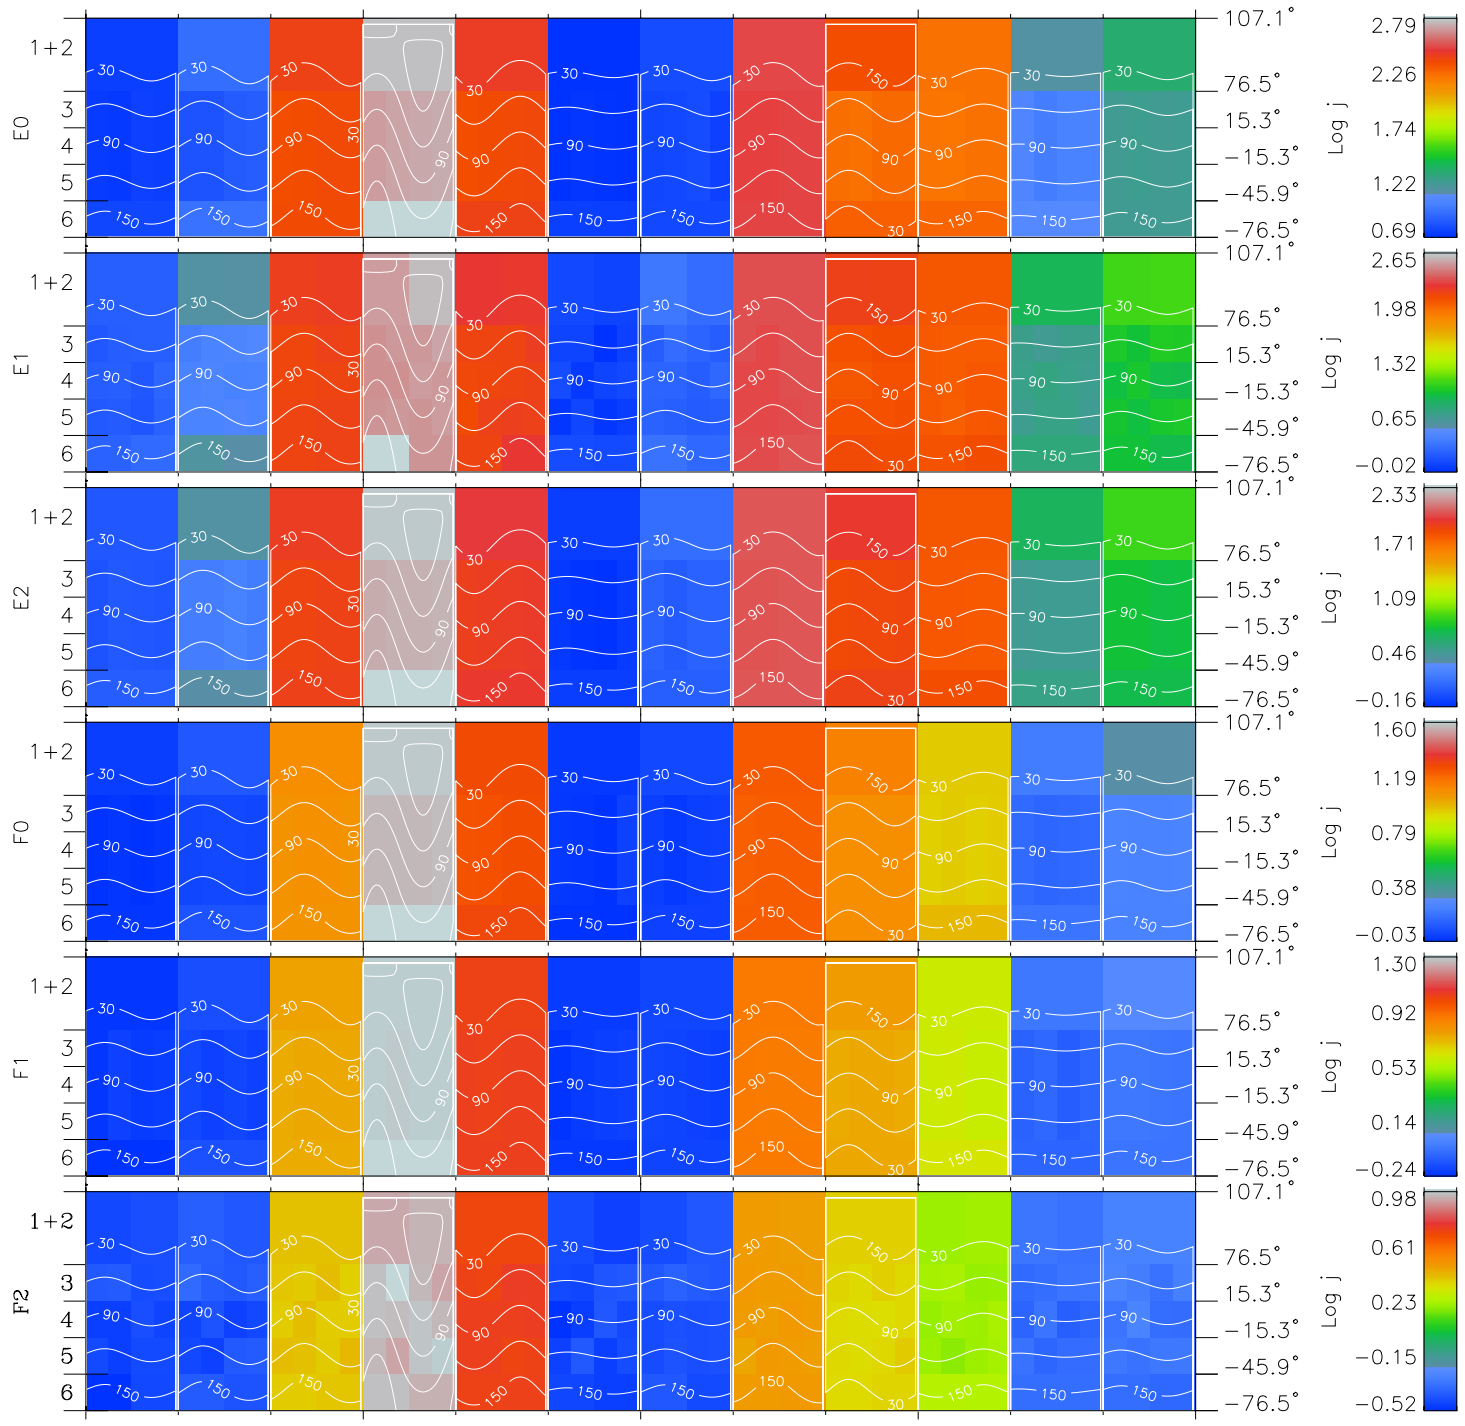

# Galileo EPD Real Time All-Sky Anisotropies 97109

Software Version: RTSKY\_FLUX V 1.20  
 Data Production: 06-03-00  
 Plot Production: Sat Sep 15 04:32:46 2001  
 Color File: wondr3  
 Geofactor File: 1.1

00:00:00 1997-109	109-06	109-12	109-18	00:00:00 1997-110	
+	+	+	+	+	
-68.15	-68.07	-67.97	-67.84	-67.69	X JSE(R <sub>j</sub> )
-30.84	-31.51	-32.18	-32.83	-33.47	Y JSE(R <sub>j</sub> )
-0.86	-0.83	-0.80	-0.77	-0.74	Z JSE(R <sub>j</sub> )

- ◇ = Jupiter look direction
- = Corotation look direction