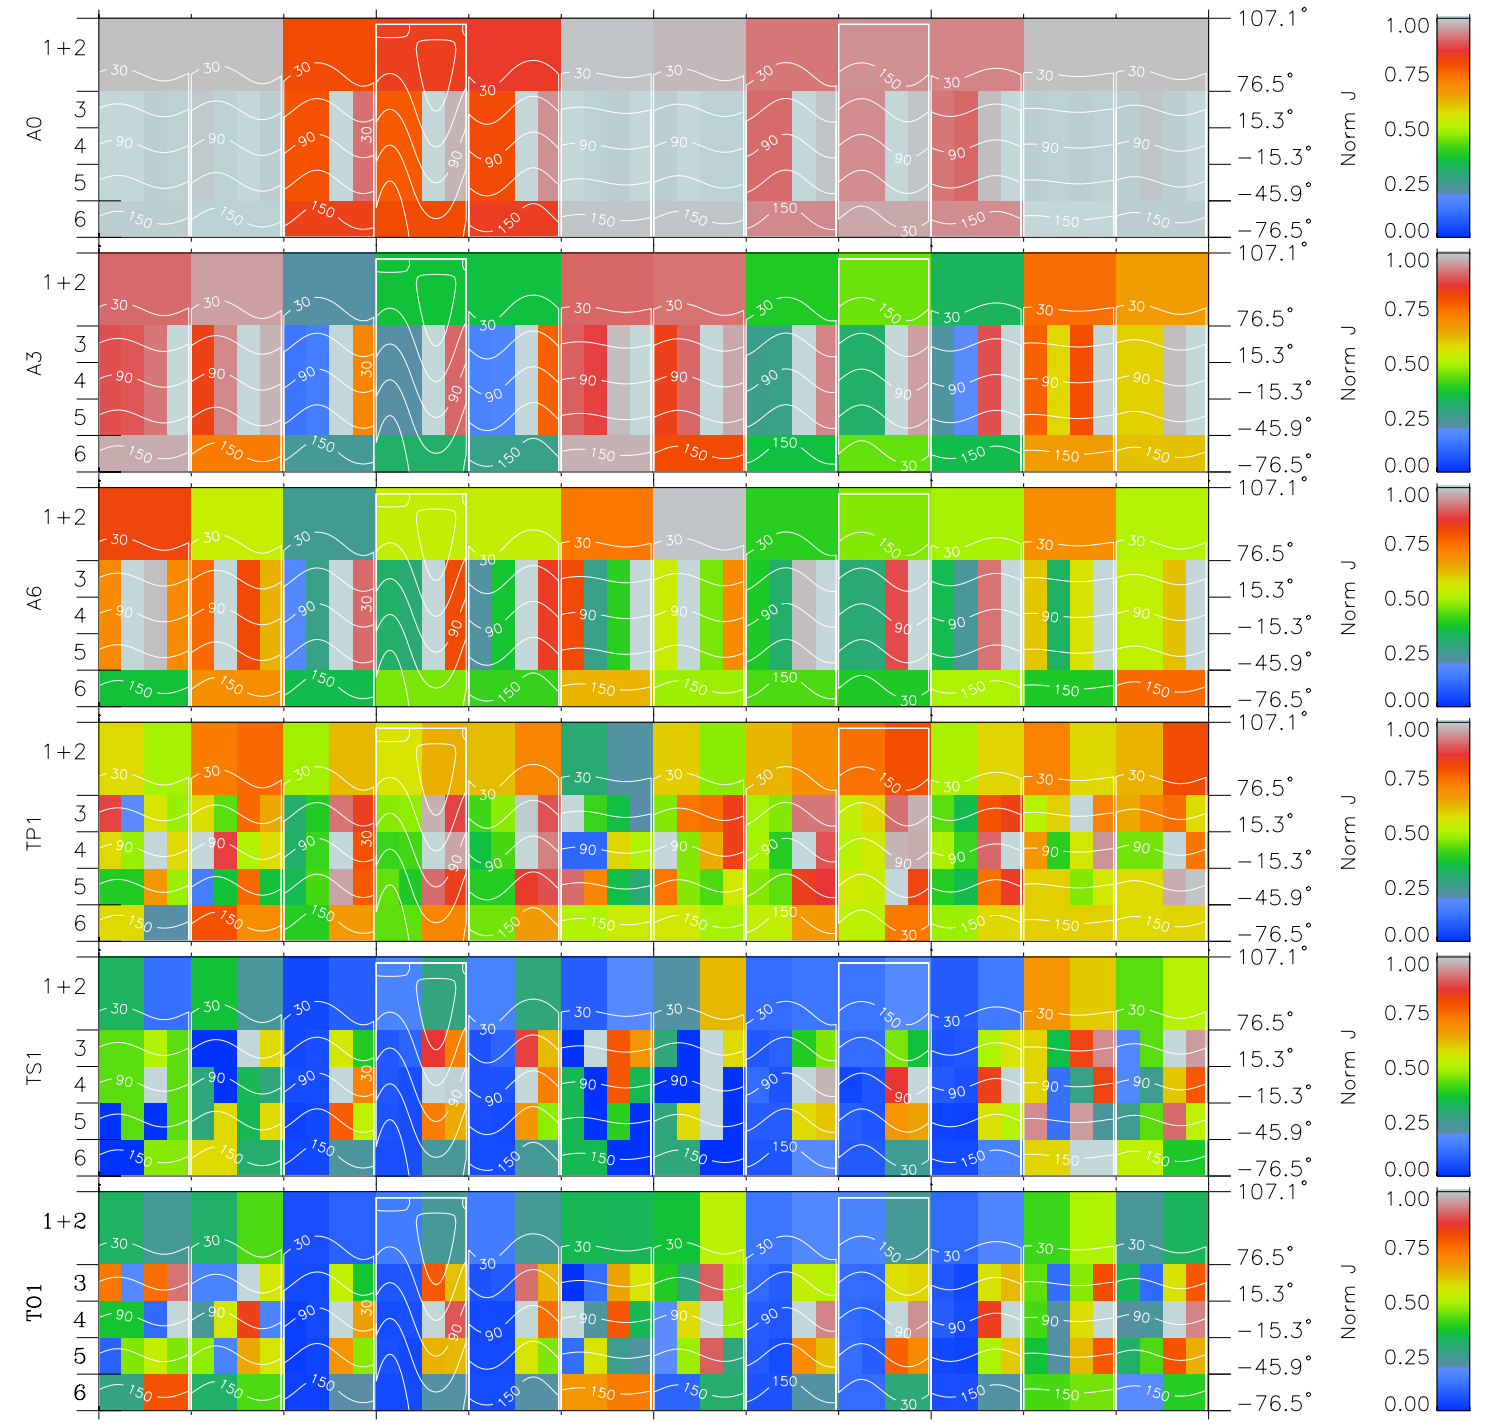

Galileo EPD Real Time All-Sky Anisotropies 97109

Software Version: RTSKY_NORM V 1.20
Data Production: 06-03-00
Plot Production: Sat Sep 15 04:32:54 2001
Color File: wondr3
Geofactor File: 1.1

00:00:00 1997-109	109-06	109-12	109-18	00:00:00 1997-110	
+	+	+	+	+	
-68.15	-68.07	-67.97	-67.84	-67.69	X JSE(R _j)
-30.84	-31.51	-32.18	-32.83	-33.47	Y JSE(R _j)
-0.86	-0.83	-0.80	-0.77	-0.74	Z JSE(R _j)

- ◇ = Jupiter look direction
- = Corotation look direction