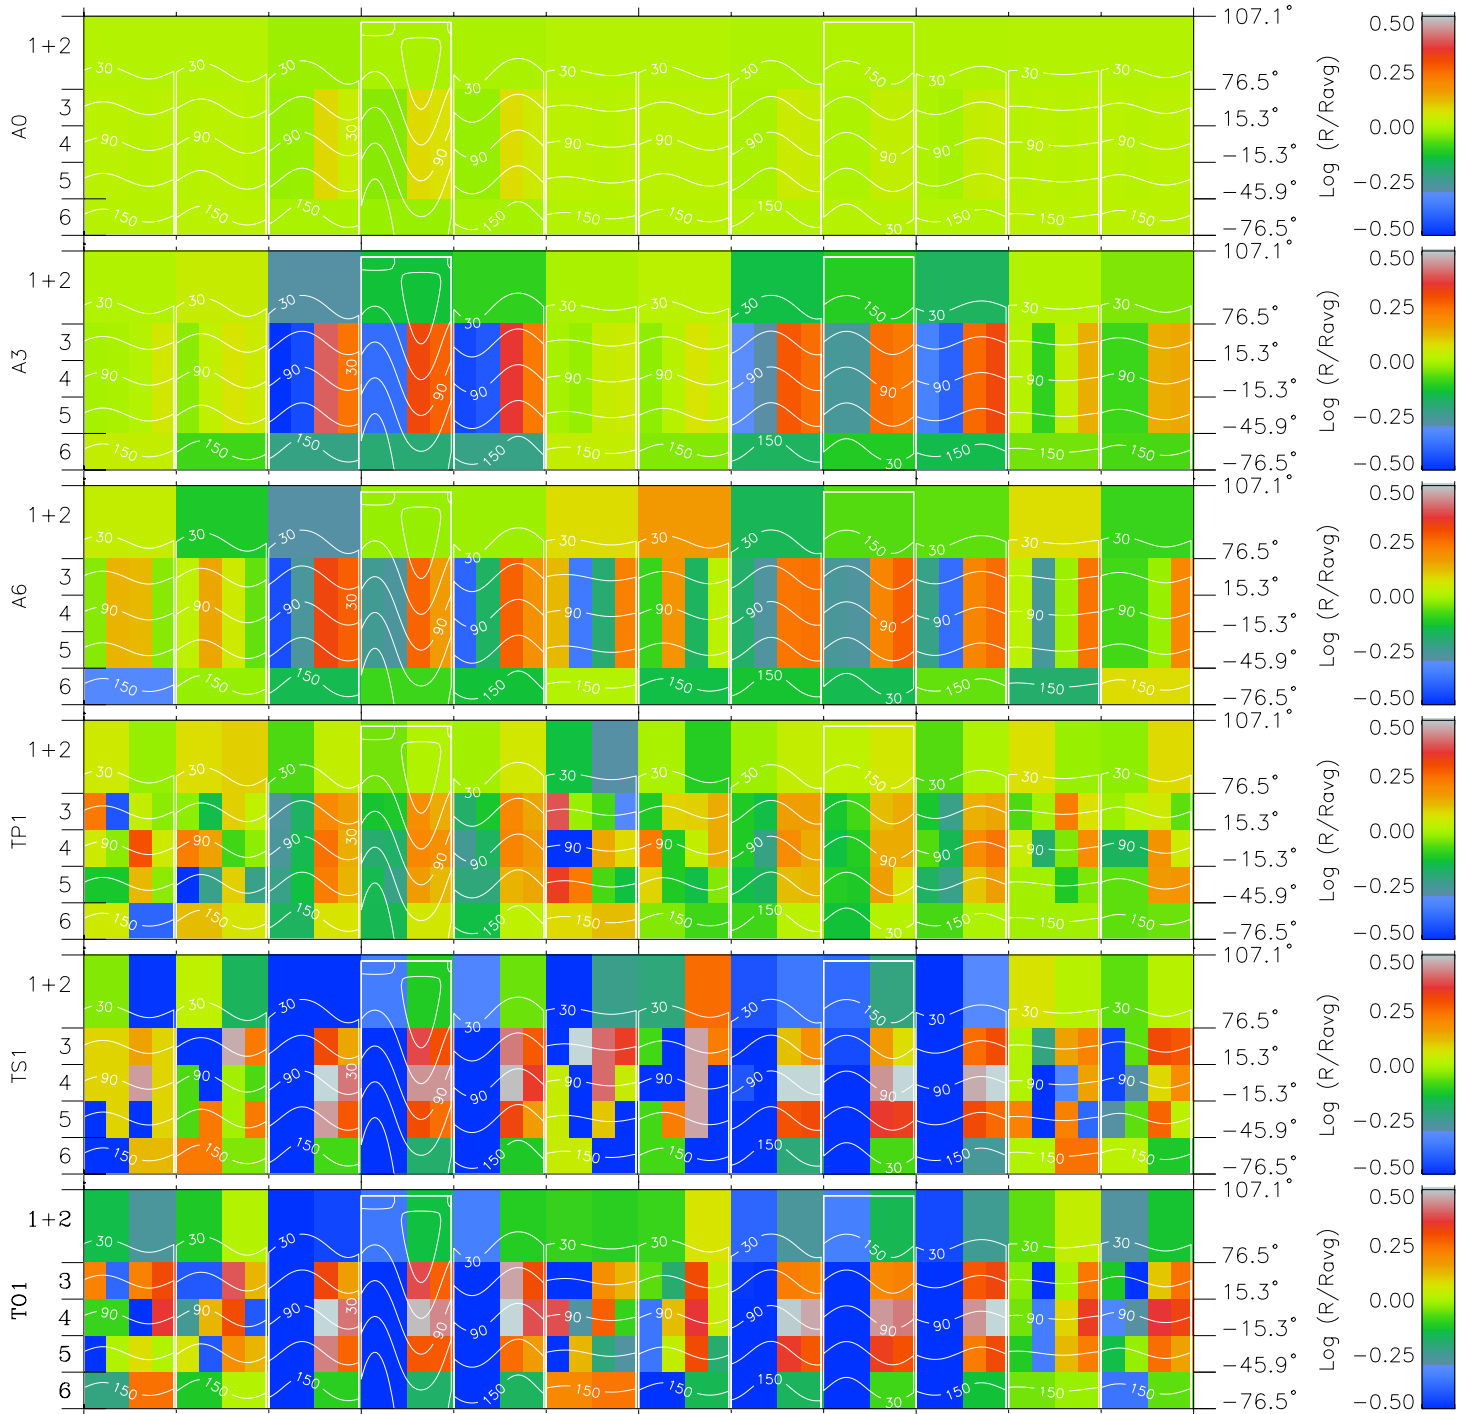

Galileo EPD Real Time All-Sky Anisotropies 97109

Software Version: RTSKY_MEAN V 1.20
 Data Production: 06-03-00
 Plot Production: Sat Sep 15 04:32:25 2001
 Color File: wondr3
 Geofactor File: 1.1

00:00:00
1997-109

109-06

109-12

109-18

00:00:00
1997-110

+
-68.15
-30.84
-0.86

+
-68.07
-31.51
-0.83

+
-67.97
-32.18
-0.80

+
-67.84
-32.83
-0.77

+
-67.69
-33.47
-0.74

X JSE(R_j)
Y JSE(R_j)
Z JSE(R_j)

- ◇ = Jupiter look direction
- = Corotation look direction