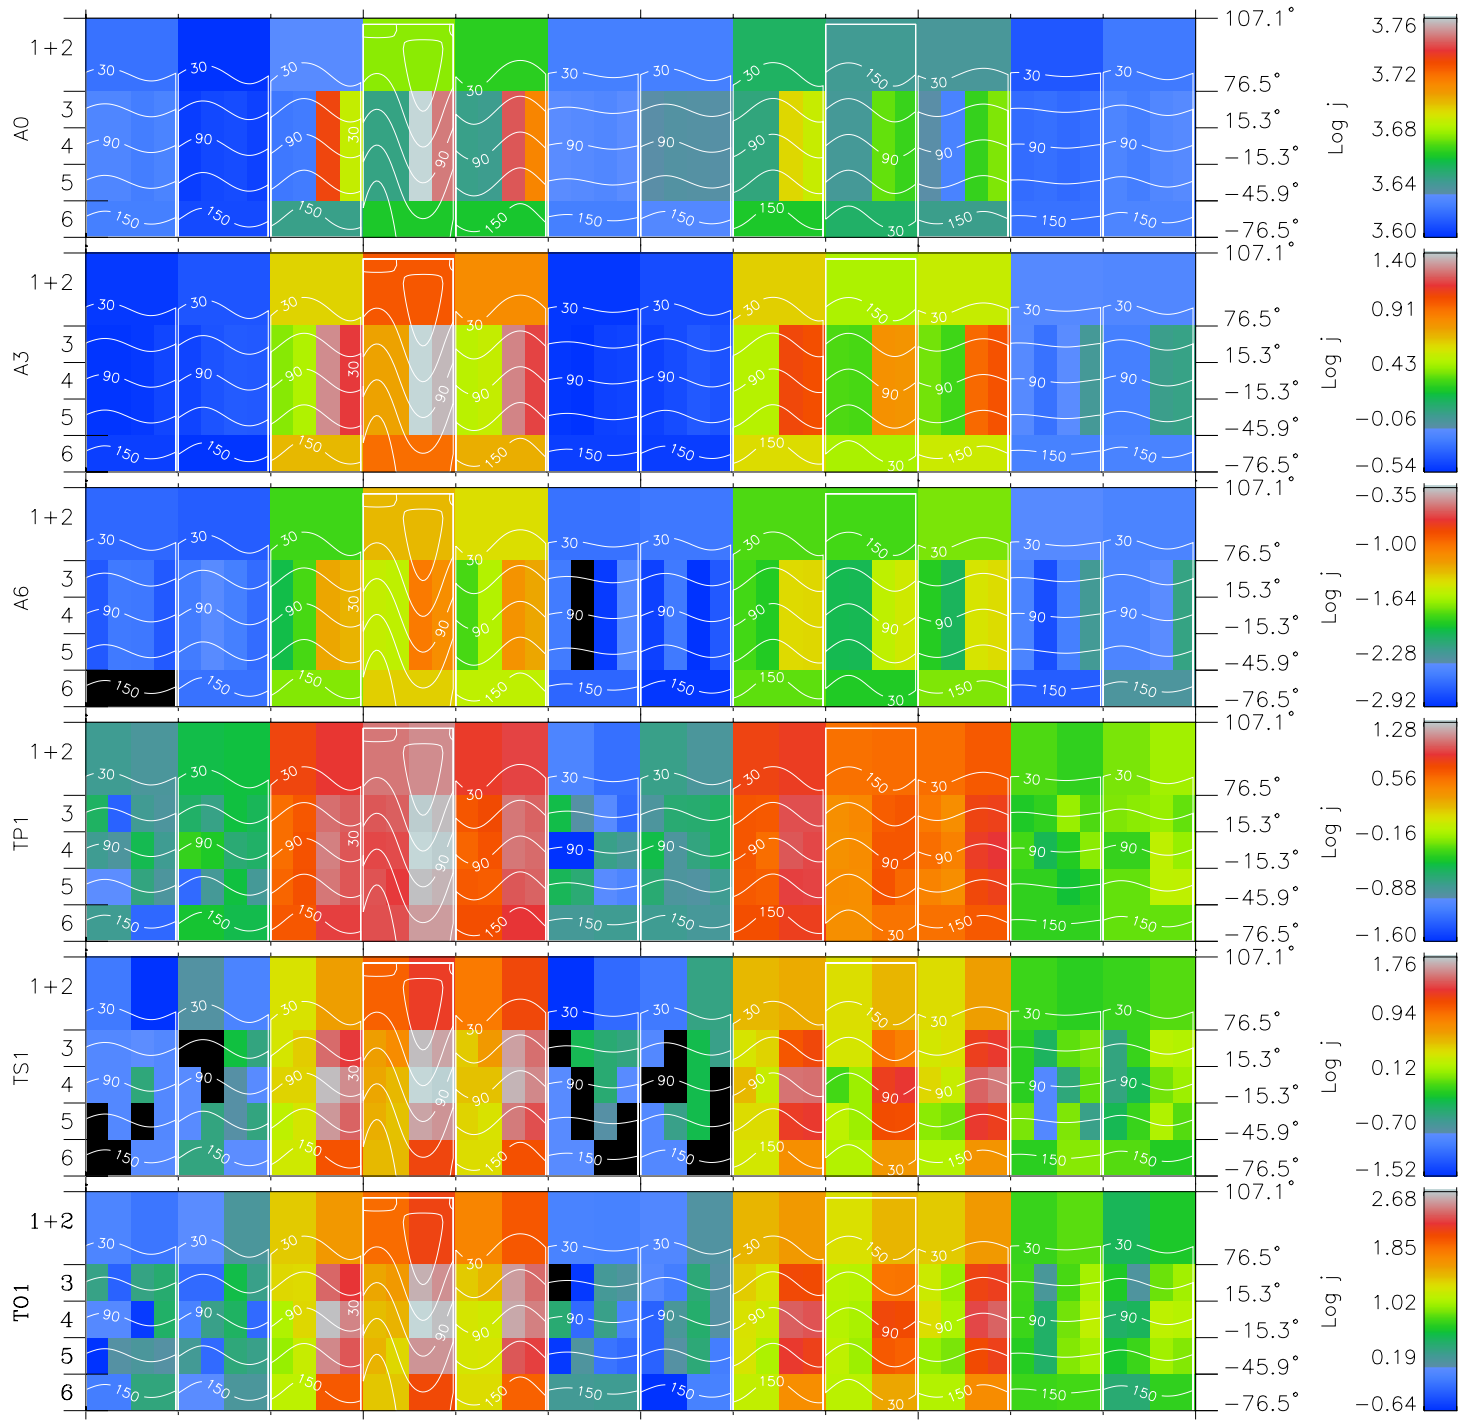

# Galileo EPD Real Time All-Sky Anisotropies 97109

Software Version: RTSKY\_FLUX V 1.20  
Data Production: 06-03-00  
Plot Production: Sat Sep 15 04:32:39 2001  
Color File: wondr3  
Geofactor File: 1.1

00:00:00 1997-109	109-06	109-12	109-18	00:00:00 1997-110	
+	+	+	+	+	X JSE(R <sub>j</sub> )
-68.15	-68.07	-67.97	-67.84	-67.69	Y JSE(R <sub>j</sub> )
-30.84	-31.51	-32.18	-32.83	-33.47	Z JSE(R <sub>j</sub> )
-0.86	-0.83	-0.80	-0.77	-0.74	

- ◇ = Jupiter look direction
- = Corotation look direction