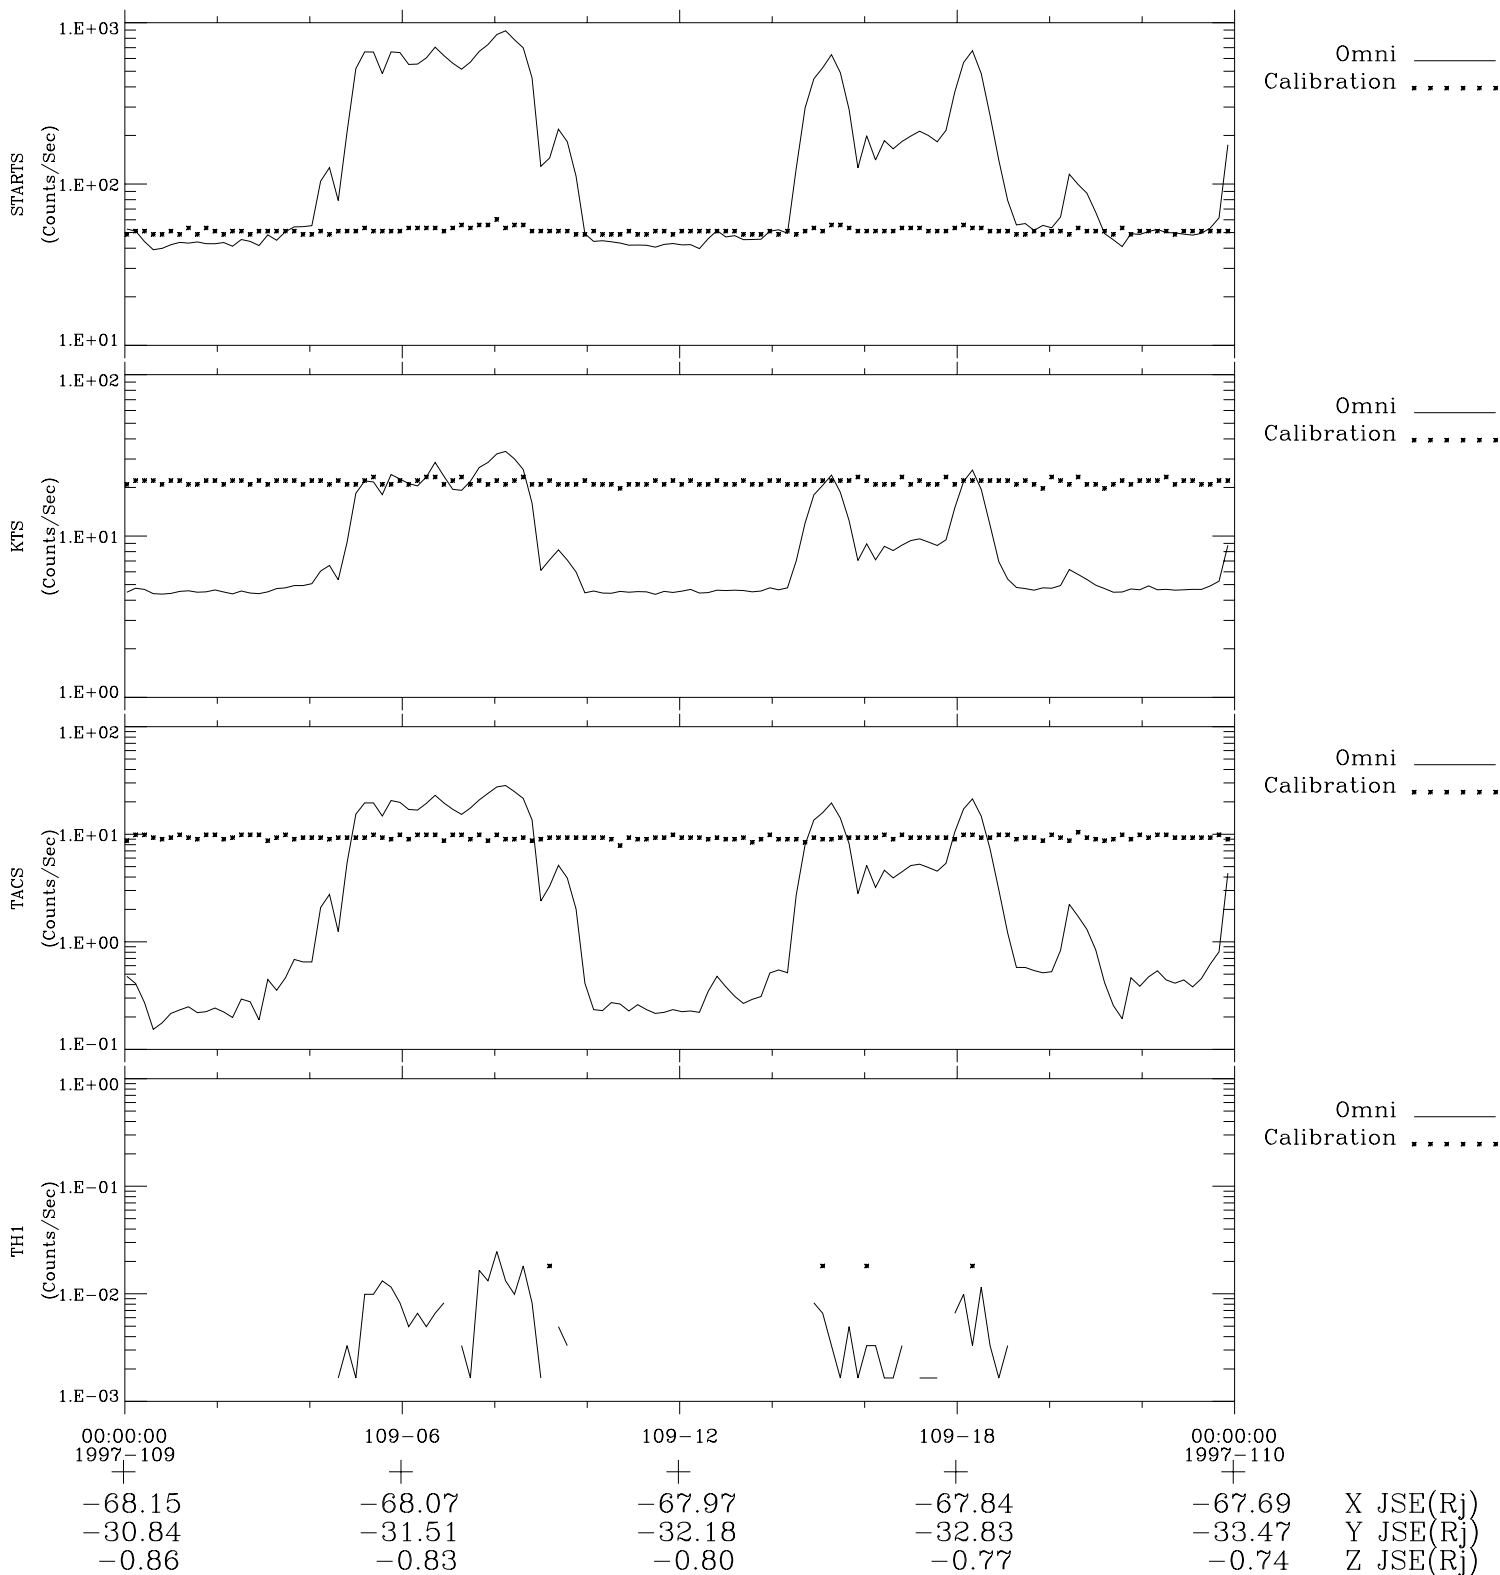

# Galileo EPD Real-Time Omni 97109

Software Version: RTLINE\_OMNI V 1.20  
Data Production: 06-03-00  
Plot Production: Sat Sep 15 04:34:21 2001

◇ = Jupiter look direction  
□ = Corotation look direction