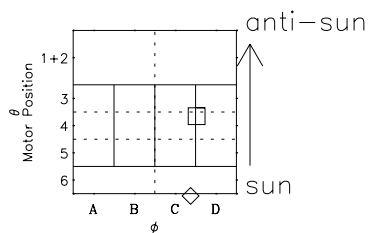

# Galileo EPD Real-Time Omni 97109

Software Version: RTLINE\_OMNI V 1.20  
Data Production: 06-03-00  
Plot Production: Sat Sep 15 04:34:21 2001

◇ = Jupiter look direction  
□ = Corotation look direction