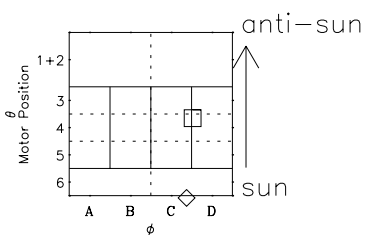

Galileo EPD Real-Time Omni 97109

Software Version: RTLINE_OMNI V 1.20
Data Production: 06-03-00
Plot Production: Sat Sep 15 04:34:19 2001

- ◇ = Jupiter look direction
- = Corotation look direction