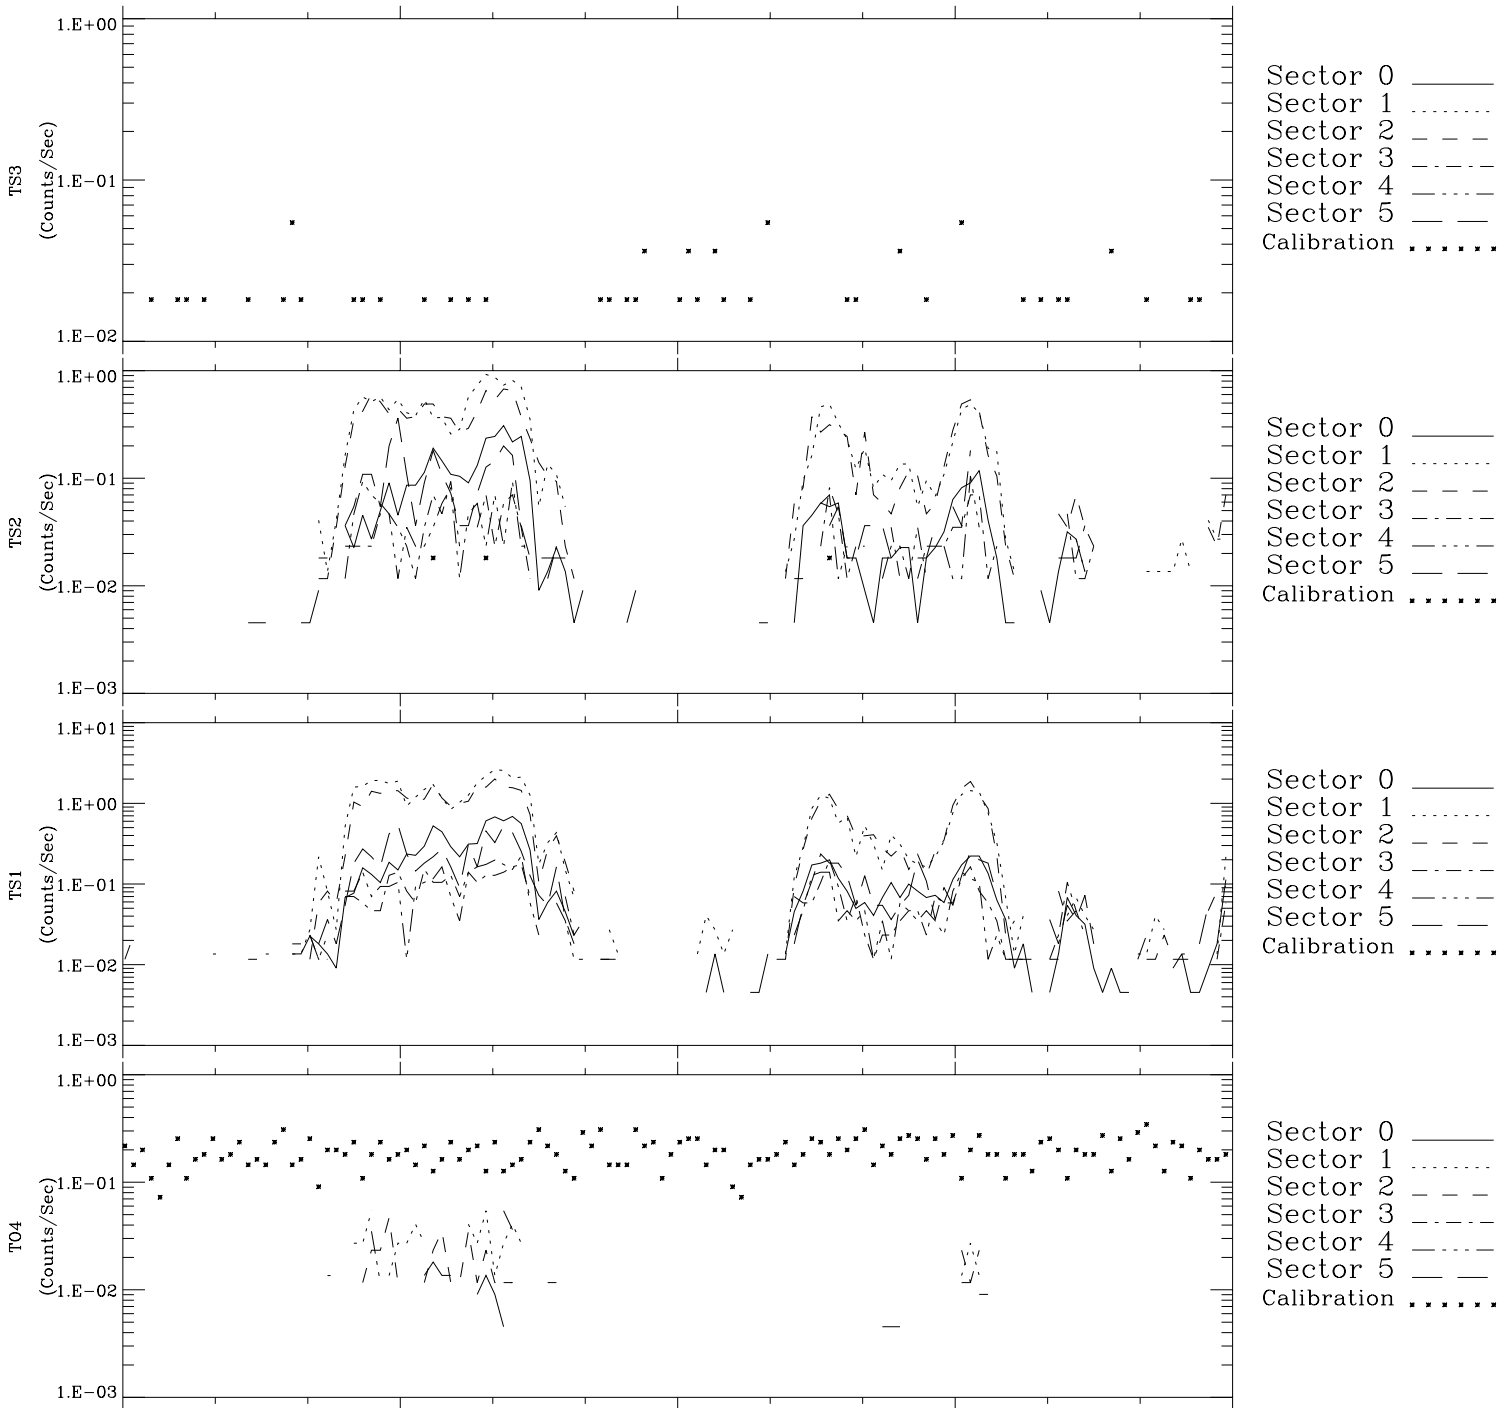

Galileo EPD Real-Time Six-Sector 97109

Software Version: RTLINE_R6 V 1.20
Data Production: 06-03-00
Plot Production: Sat Sep 15 04:34:28 2001

00:00:00 1997-109	109-06	109-12	109-18	00:00:00 1997-110	
+	+	+	+	+	X JSE(R _j)
-68.15	-68.07	-67.97	-67.84	-67.69	Y JSE(R _j)
-30.84	-31.51	-32.18	-32.83	-33.47	Z JSE(R _j)
-0.86	-0.83	-0.80	-0.77	-0.74	

◇ = Jupiter look direction
□ = Corotation look direction