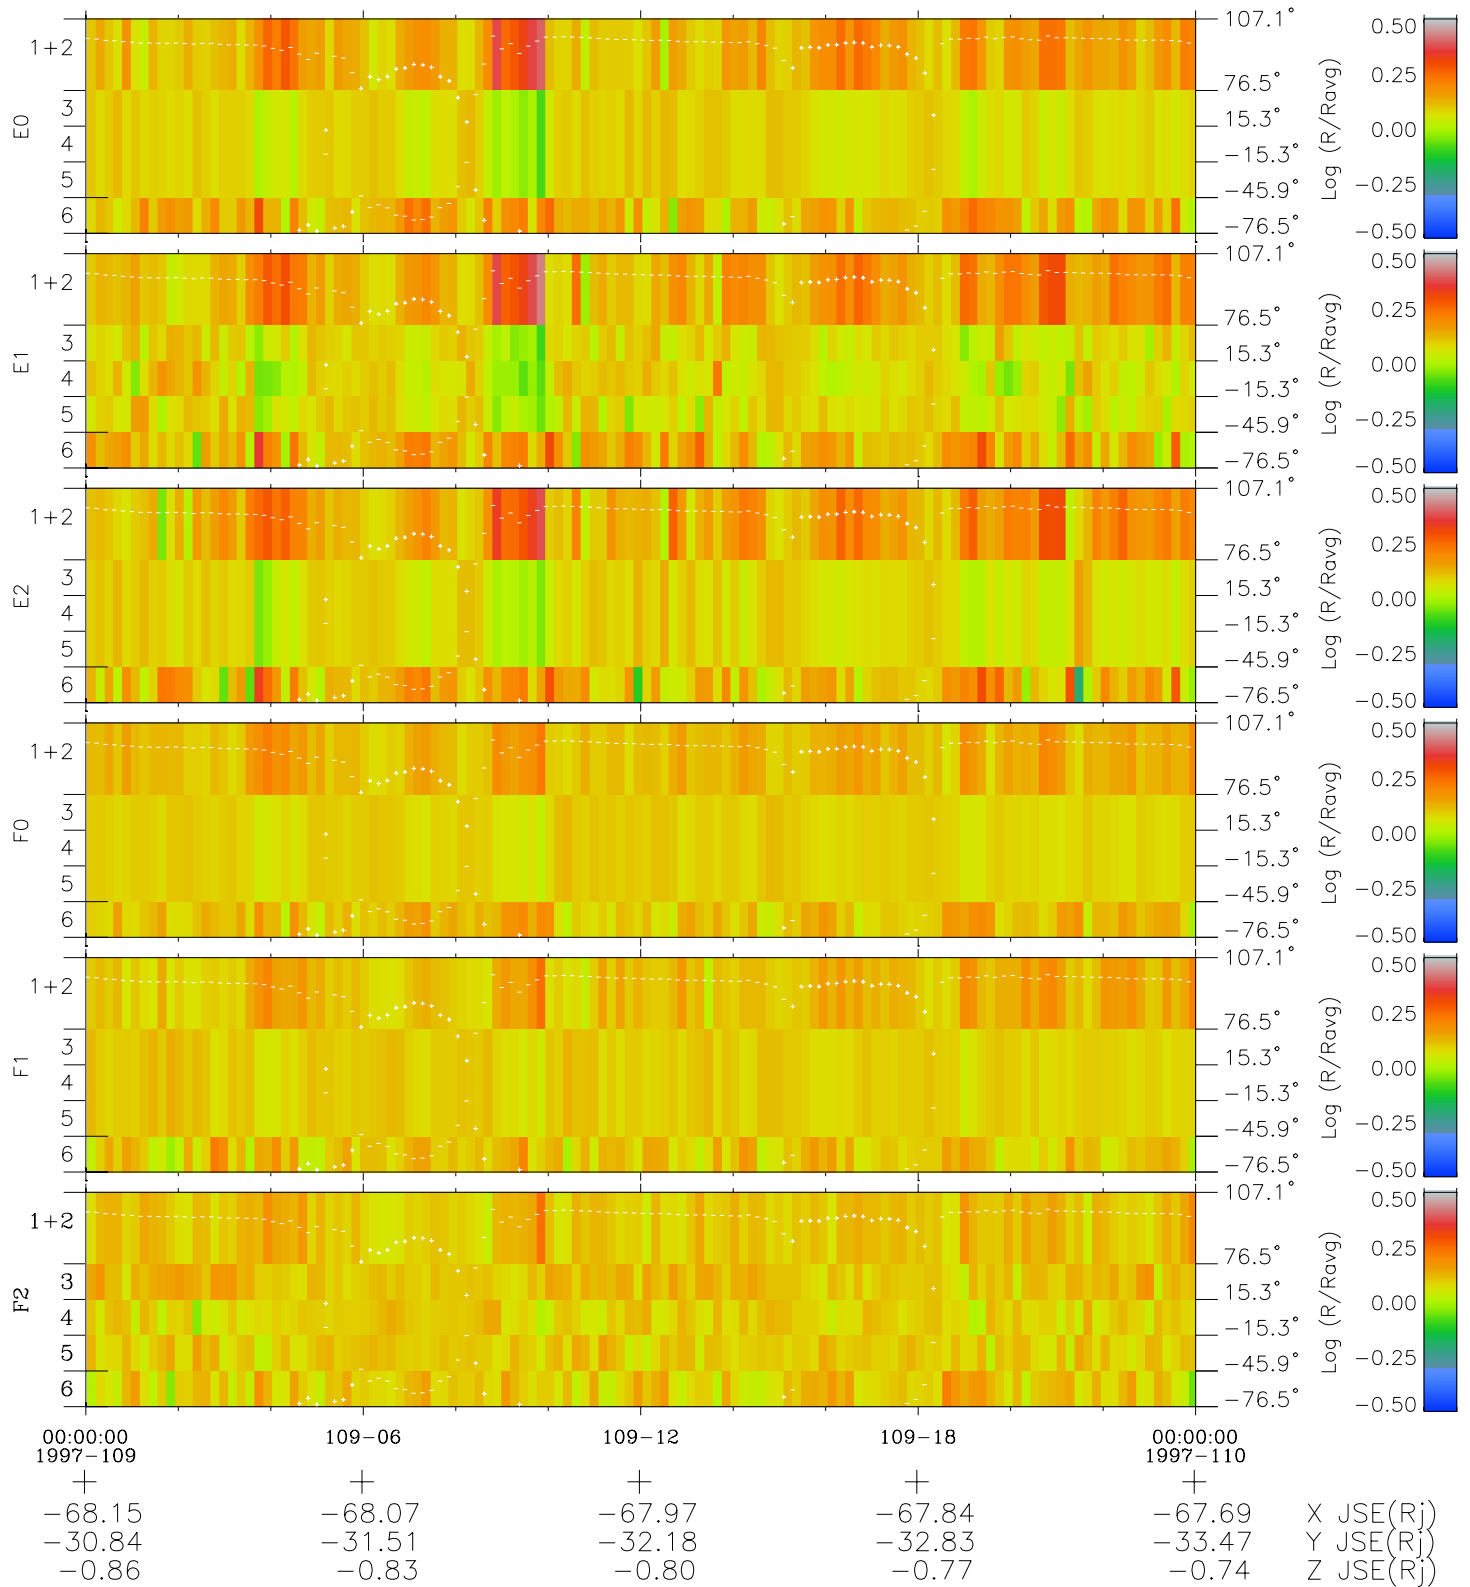

# Galileo EPD Real Elevation Anisotropies 97109

Software Version: RTELEV\_MEAN V 1.20  
 Data Production: 06-03-00  
 Plot Production: Sat Sep 15 04:33:13 2001  
 Color File: wondr3  
 Geofactor File: 1.1

- ◇ = Jupiter look direction
- = Corotation look direction