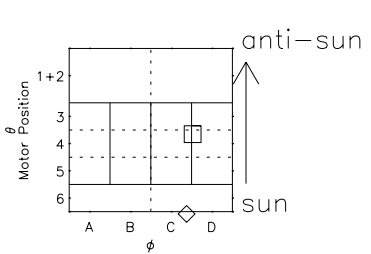

- = Jupiter look direction
- = Corotation look direction