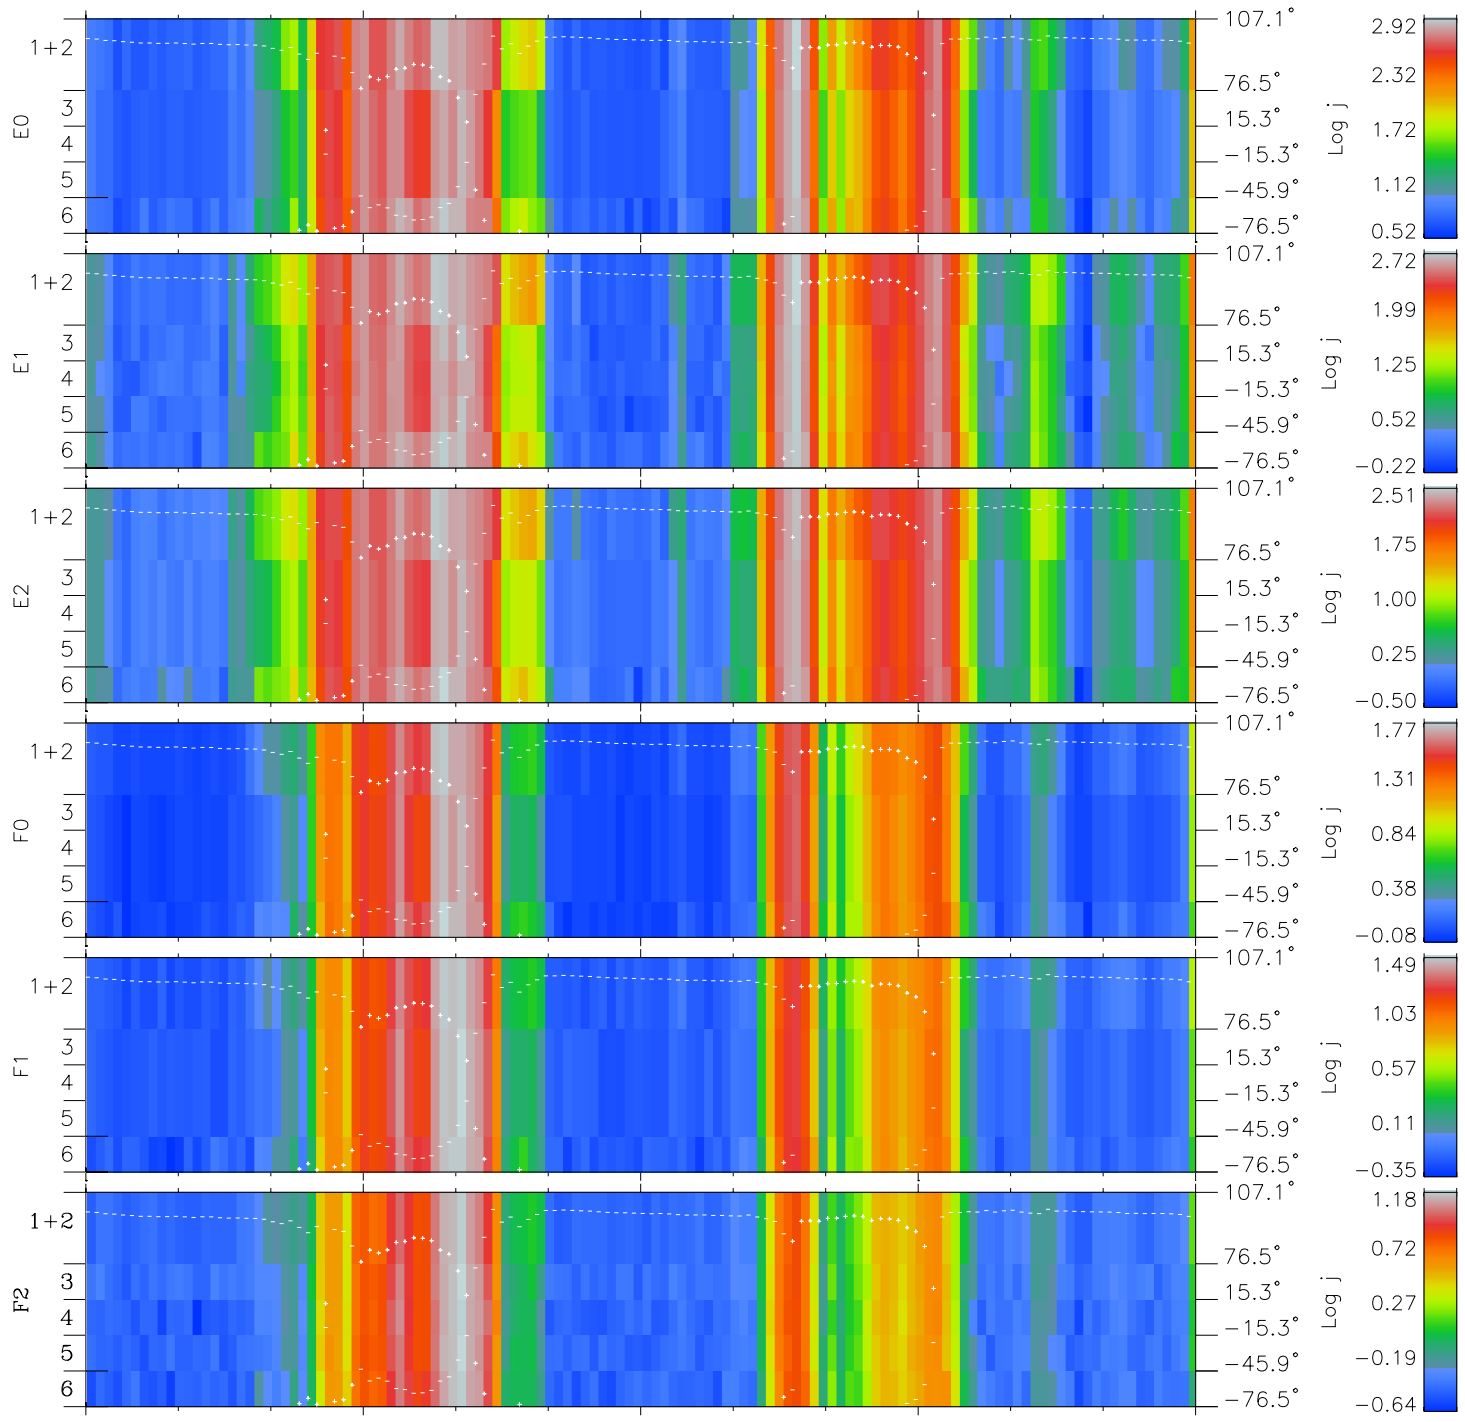

# Galileo EPD Real Elevation Anisotropies 97109

Software Version: RTELEV\_FLUX V 1.20  
 Data Production: 06-03-00  
 Plot Production: Sat Sep 15 04:33:26 2001  
 Color File: wondr3  
 Geofactor File: 1.1

00:00:00 1997-10-09	109-06	109-12	109-18	00:00:00 1997-10-110	
+	+	+	+	+	X JSE(R <sub>j</sub> )
-68.15	-68.07	-67.97	-67.84	-67.69	Y JSE(R <sub>j</sub> )
-30.84	-31.51	-32.18	-32.83	-33.47	Z JSE(R <sub>j</sub> )
-0.86	-0.83	-0.80	-0.77	-0.74	

- ◇ = Jupiter look direction
- = Corotation look direction