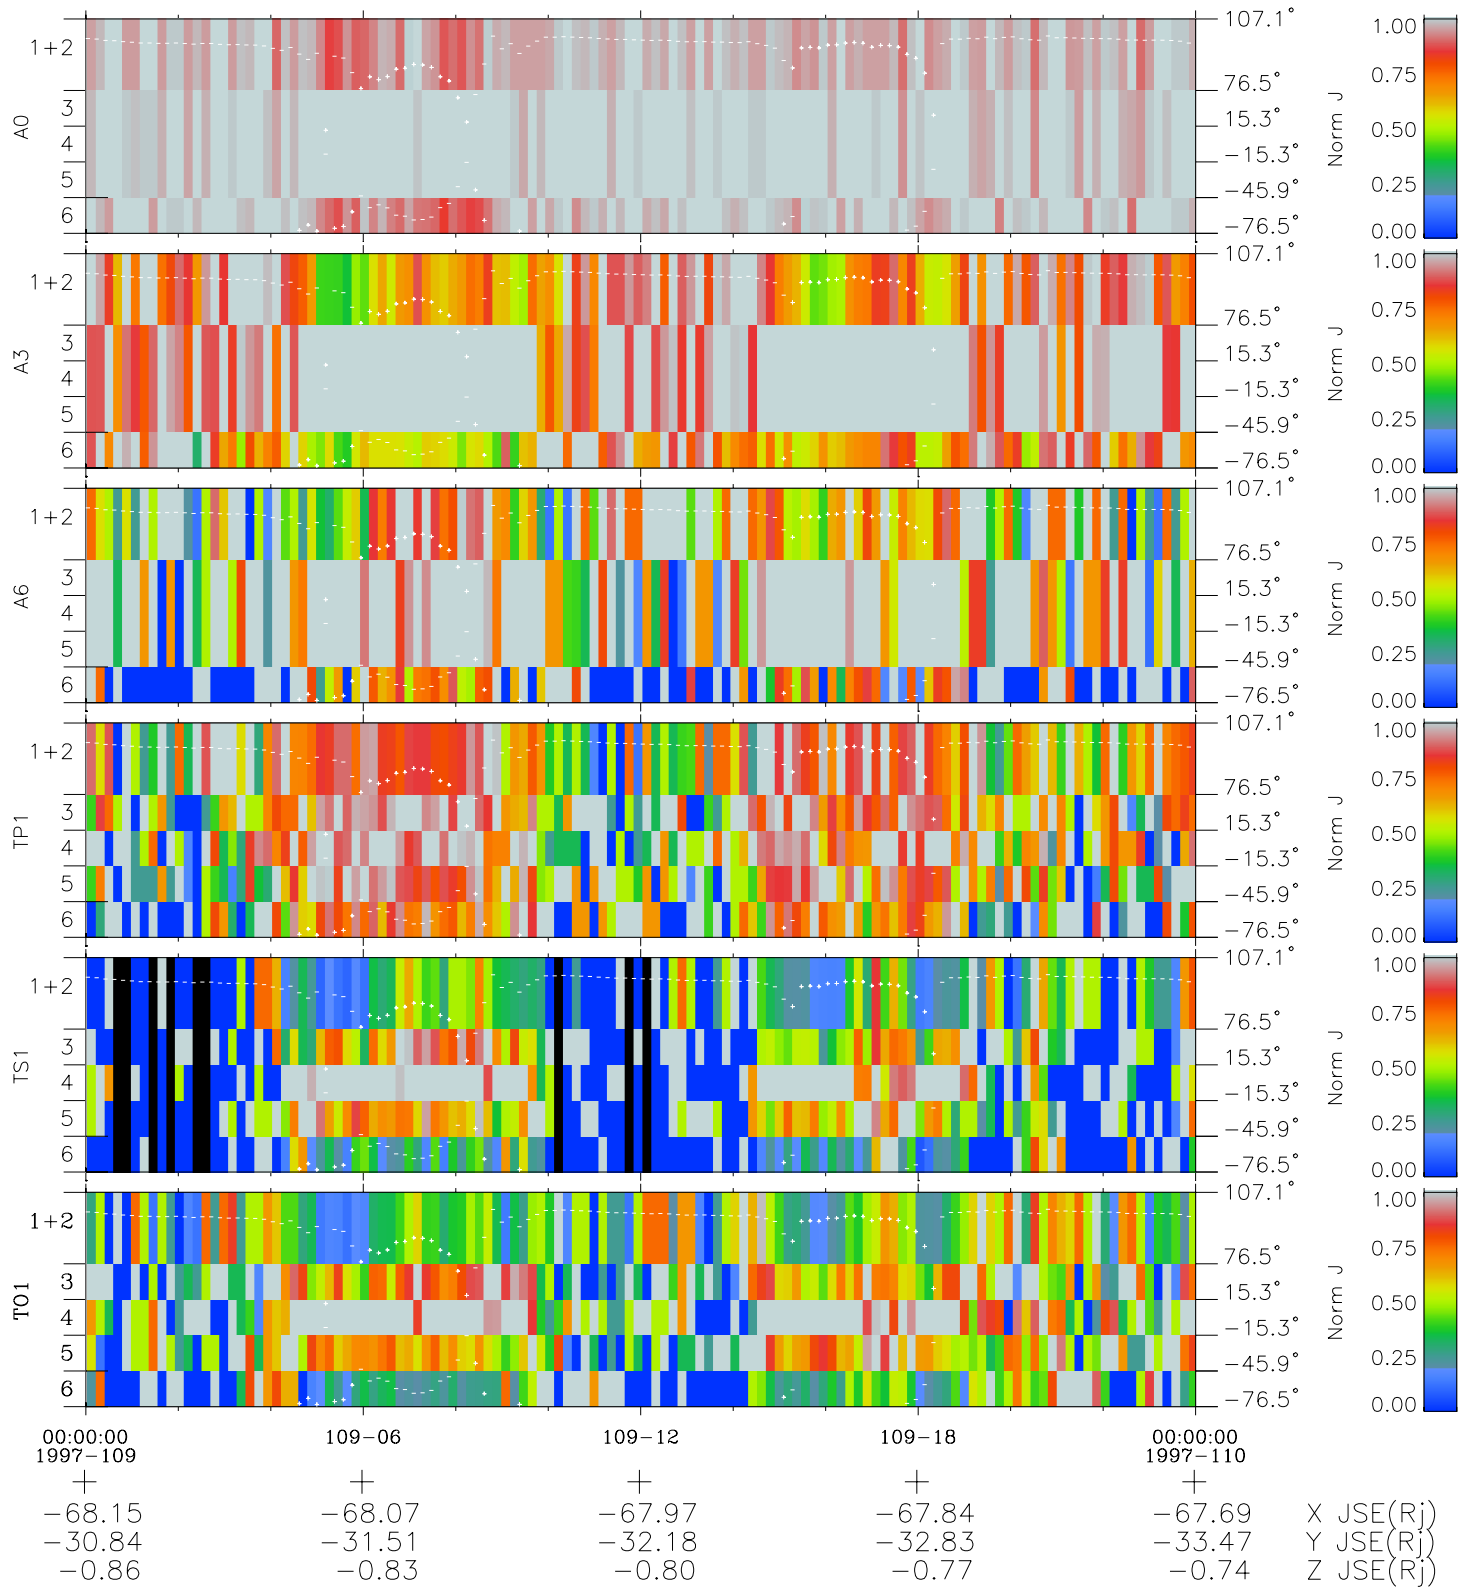

# Galileo EPD Real Elevation Anisotropies 97109

Software Version: RTELEV\_NORM V 1.20  
Data Production: 06-03-00  
Plot Production: Sat Sep 15 04:33:32 2001  
Color File: wondr3  
Geofactor File: 1.1

- ◇ = Jupiter look direction
- = Corotation look direction