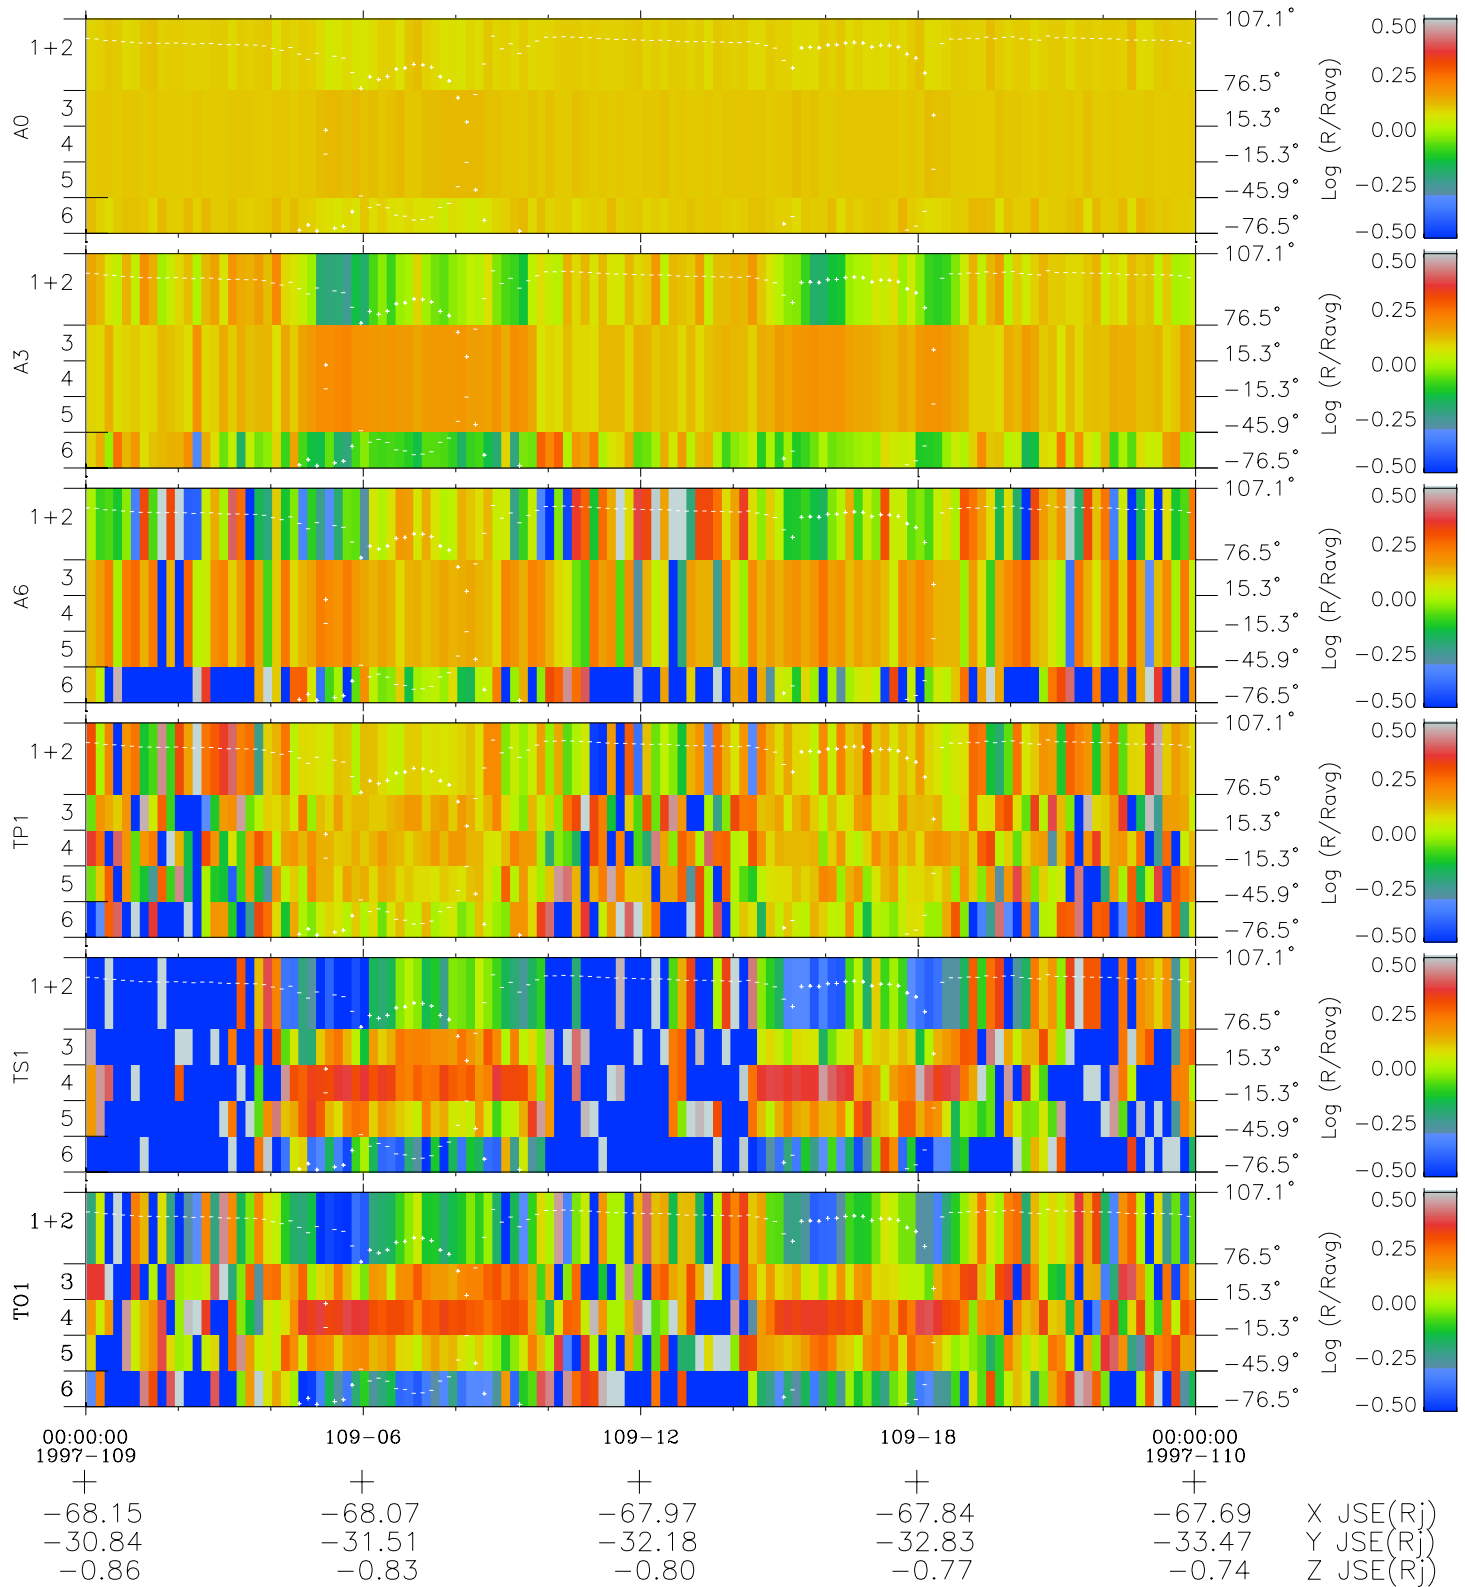

Galileo EPD Real Elevation Anisotropies 97109

Software Version: RTELEV_MEAN V 1.20
 Data Production: 06-03-00
 Plot Production: Sat Sep 15 04:33:07 2001
 Color File: wondr3
 Geofactor File: 1.1

- ◇ = Jupiter look direction
- = Corotation look direction