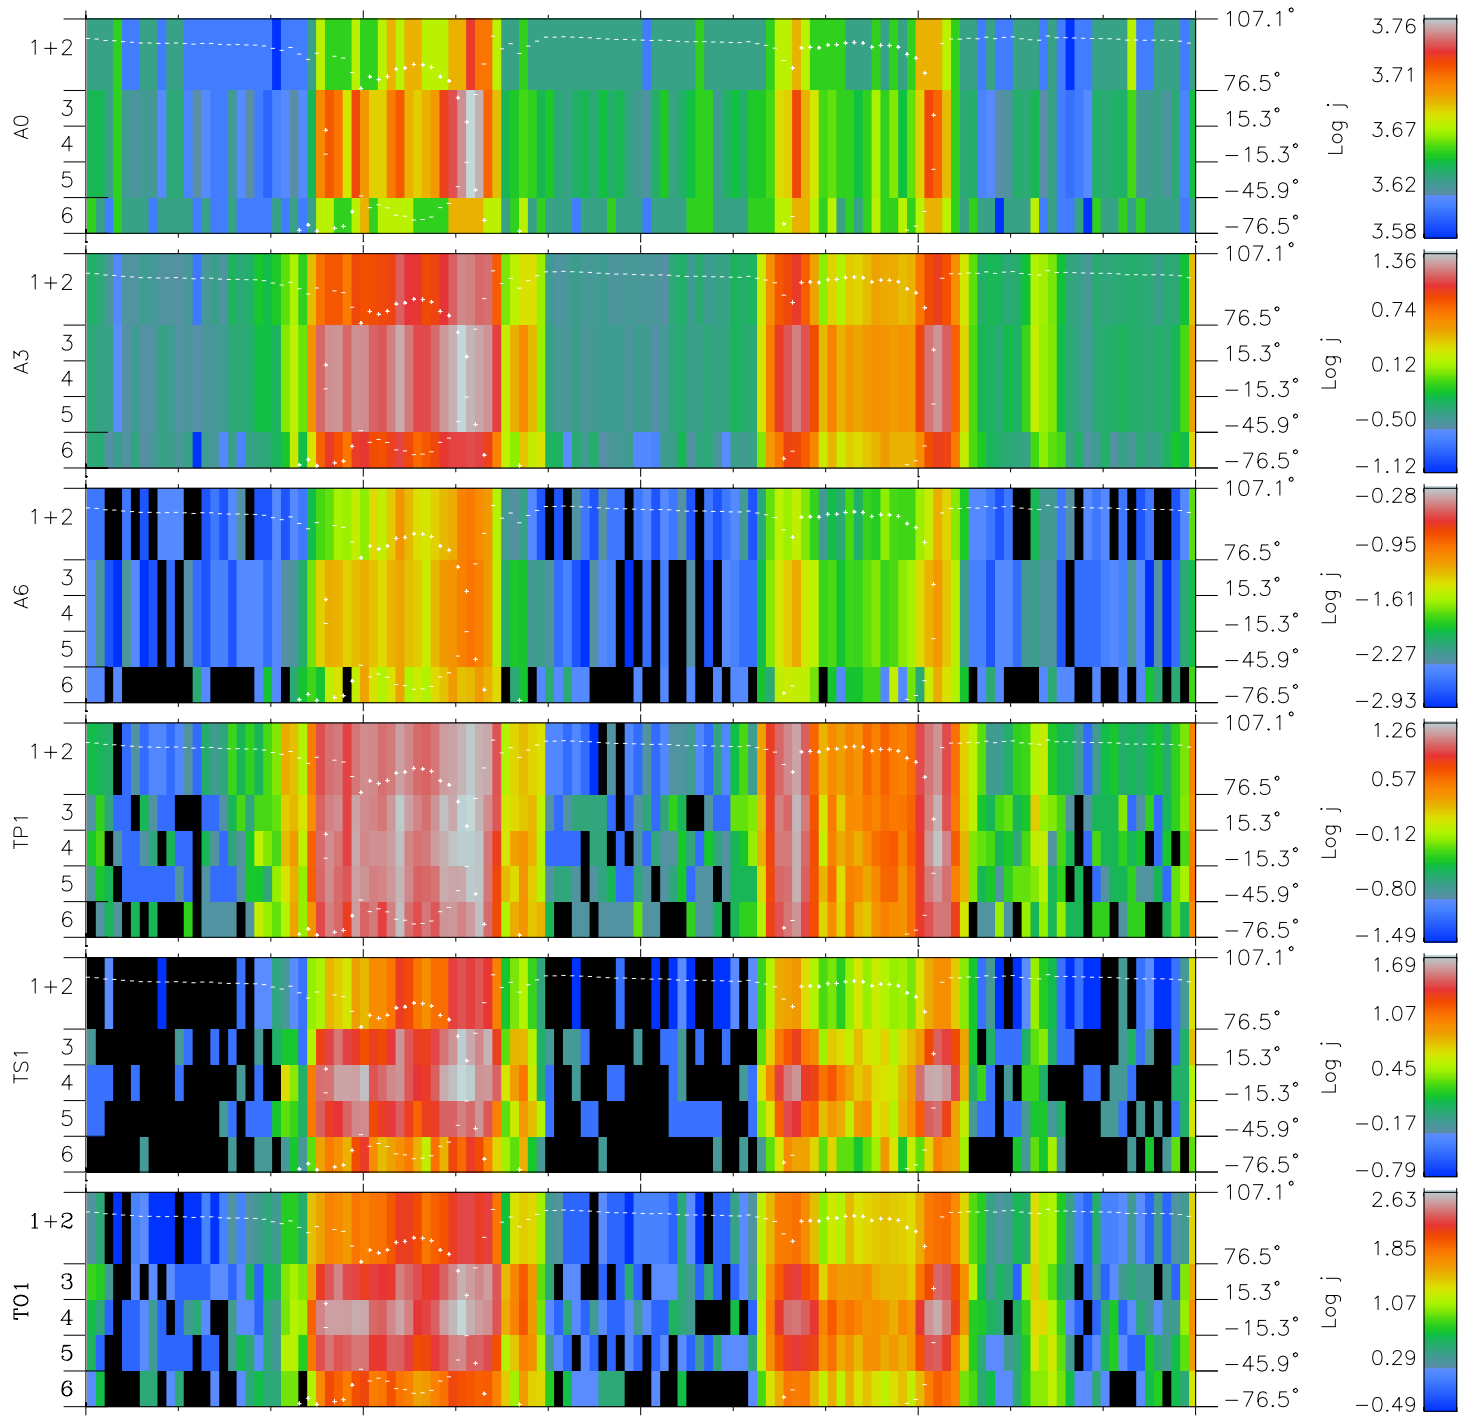

Galileo EPD Real Elevation Anisotropies 97109

Software Version: RTELEV_FLUX V 1.20
Data Production: 06-03-00
Plot Production: Sat Sep 15 04:33:20 2001
Color File: wondr3
Geofactor File: 1.1

| | | | | | |
|----------------------|--------|--------|--------|----------------------|------------------------|
| 00:00:00 1997-109 | 109-06 | 109-12 | 109-18 | 00:00:00 1997-110 | |
| + | + | + | + | + | X JSE(R _j) |
| -68.15 | -68.07 | -67.97 | -67.84 | -67.69 | Y JSE(R _j) |
| -30.84 | -31.51 | -32.18 | -32.83 | -33.47 | Z JSE(R _j) |
| -0.86 | -0.83 | -0.80 | -0.77 | -0.74 | |

- ◇ = Jupiter look direction
- = Corotation look direction