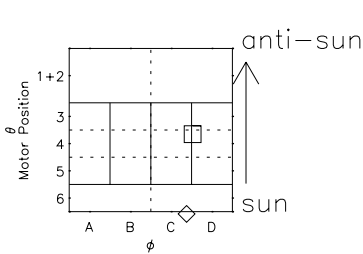

Galileo EPD Real Elevation Anisotropies 97109

Software Version: RTELEV_FLUX V 1.20
Data Production: 06-03-00
Plot Production: Sat Sep 15 04:33:20 2001
Color File: wondr3
Geofactor File: 1.1

| | | | | | |
|----------------------|--------|--------|--------|----------------------|------------------------|
| 00:00:00 1997-109 | 109-06 | 109-12 | 109-18 | 00:00:00 1997-110 | |
| + | + | + | + | + | X JSE(R _j) |
| -68.15 | -68.07 | -67.97 | -67.84 | -67.69 | Y JSE(R _j) |
| -30.84 | -31.51 | -32.18 | -32.83 | -33.47 | Z JSE(R _j) |
| -0.86 | -0.83 | -0.80 | -0.77 | -0.74 | |

- ◇ = Jupiter look direction
- = Corotation look direction