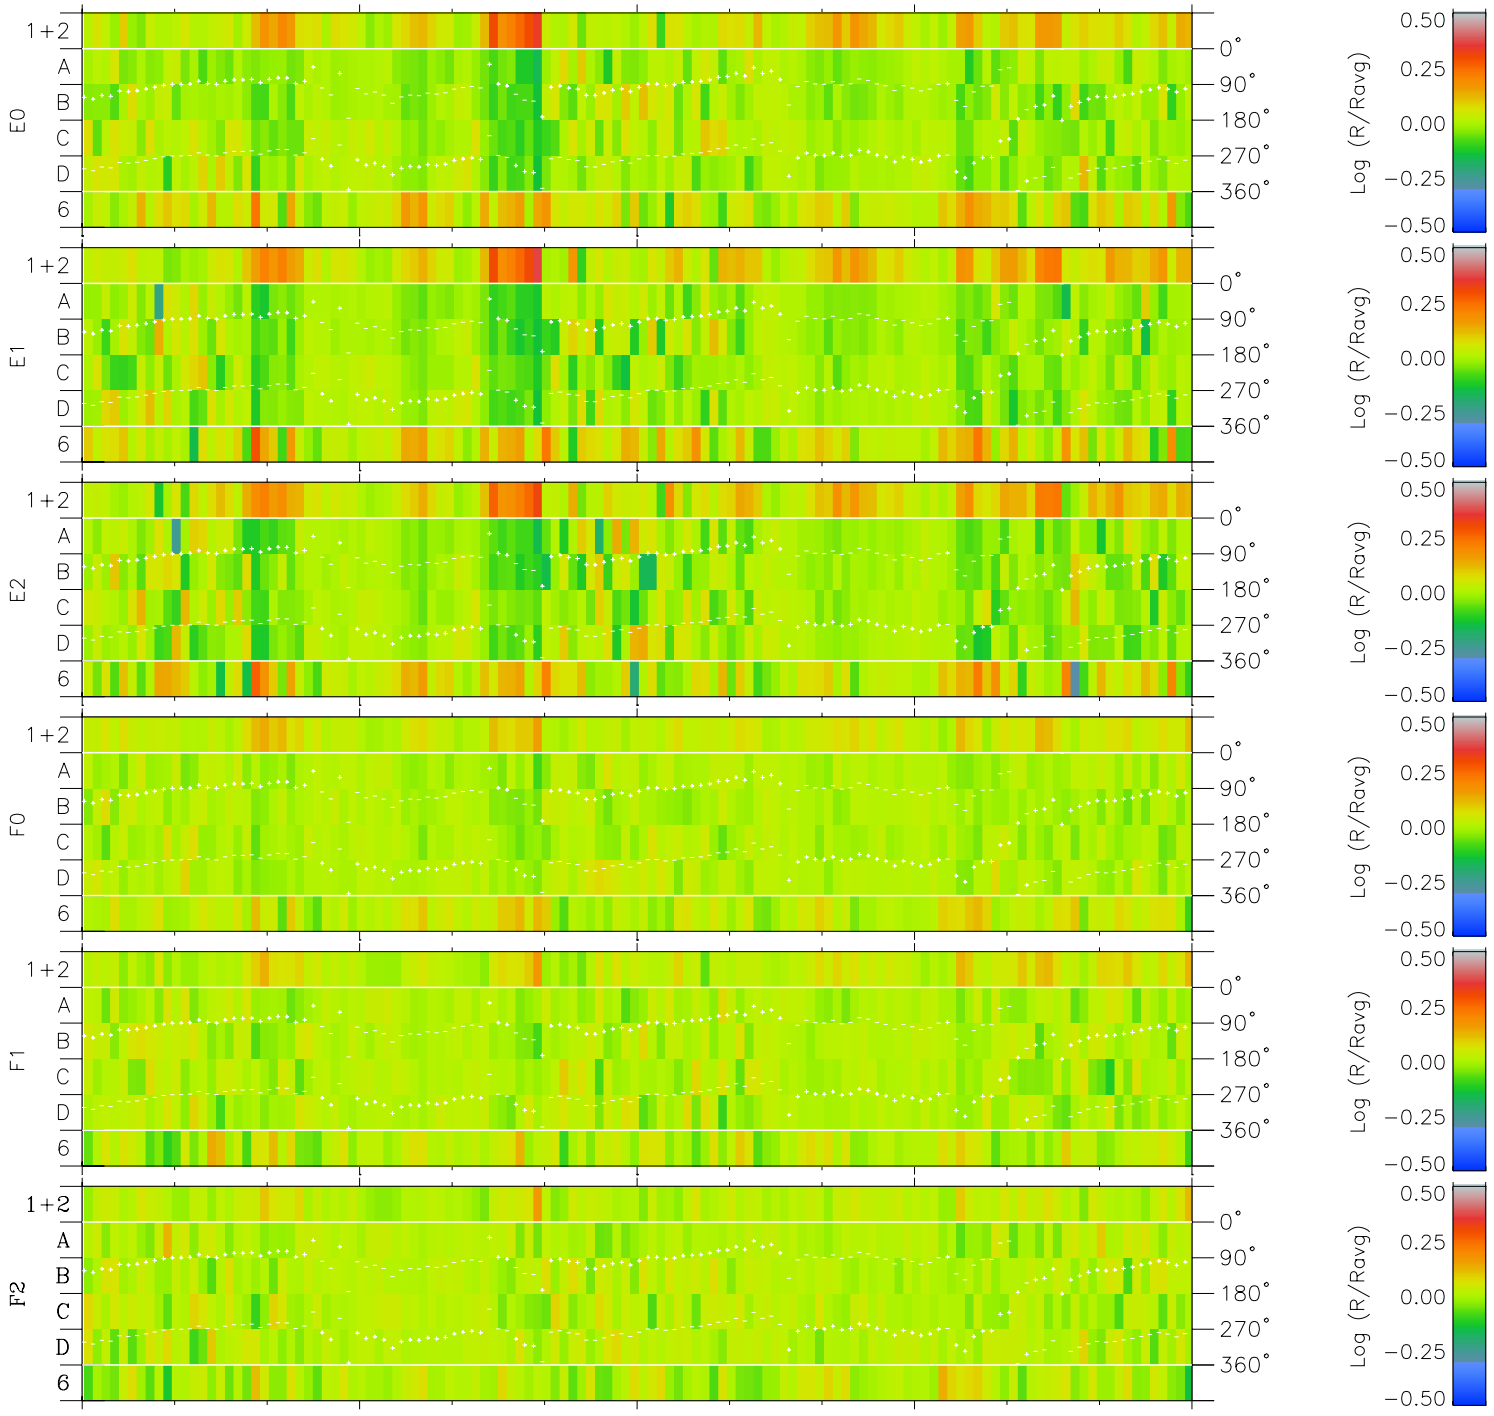

Galileo EPD Real Time Azimuth Anisotropies 97109

Software Version: RTAZIM_MEAN V 1.20
 Data Production: 06-03-00
 Plot Production: Sat Sep 15 04:33:50 2001
 Color File: wondr3
 Geofactor File: 1.1

00:00:00 1997-109	109-06	109-12	109-18	00:00:00 1997-110	
+	+	+	+	+	X JSE(R _j)
-68.15	-68.07	-67.97	-67.84	-67.69	Y JSE(R _j)
-30.84	-31.51	-32.18	-32.83	-33.47	Z JSE(R _j)
-0.86	-0.83	-0.80	-0.77	-0.74	

◇ = Jupiter look direction
 □ = Corotation look direction