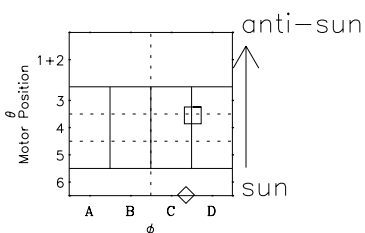

# Galileo EPD Real-Time Six-Sector 97108

Software Version: RTLINE\_R6 V 1.20  
Data Production: 06-03-00  
Plot Production: Sat Sep 15 04:26:18 2001

$\diamond$  = Jupiter look direction  
 $\square$  = Corotation look direction