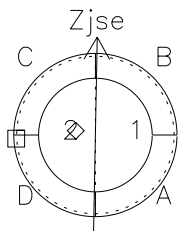

# Galileo EPD Real-Time Six-Sector 97108

Software Version: RTLINE\_R6 V 1.20  
Data Production: 06-03-00  
Plot Production: Sat Sep 15 04:26:18 2001

$\diamond$  = Jupiter look direction  
 $\square$  = Corotation look direction