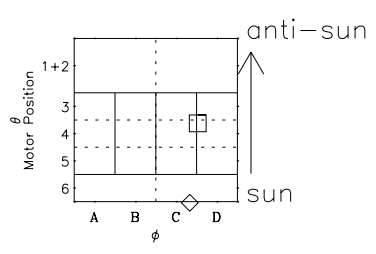

# Galileo EPD Real Time Omni Spectrum 97107

Software Version: RTSPEC\_OMNI V 1.20  
 Data Production: 06-03-00  
 Plot Production: Sat Sep 15 04:16:05 2001  
 Color File: wondr3  
 Geofactor File: 1.1

◇ = Jupiter look direction  
 □ = Corotation look direction