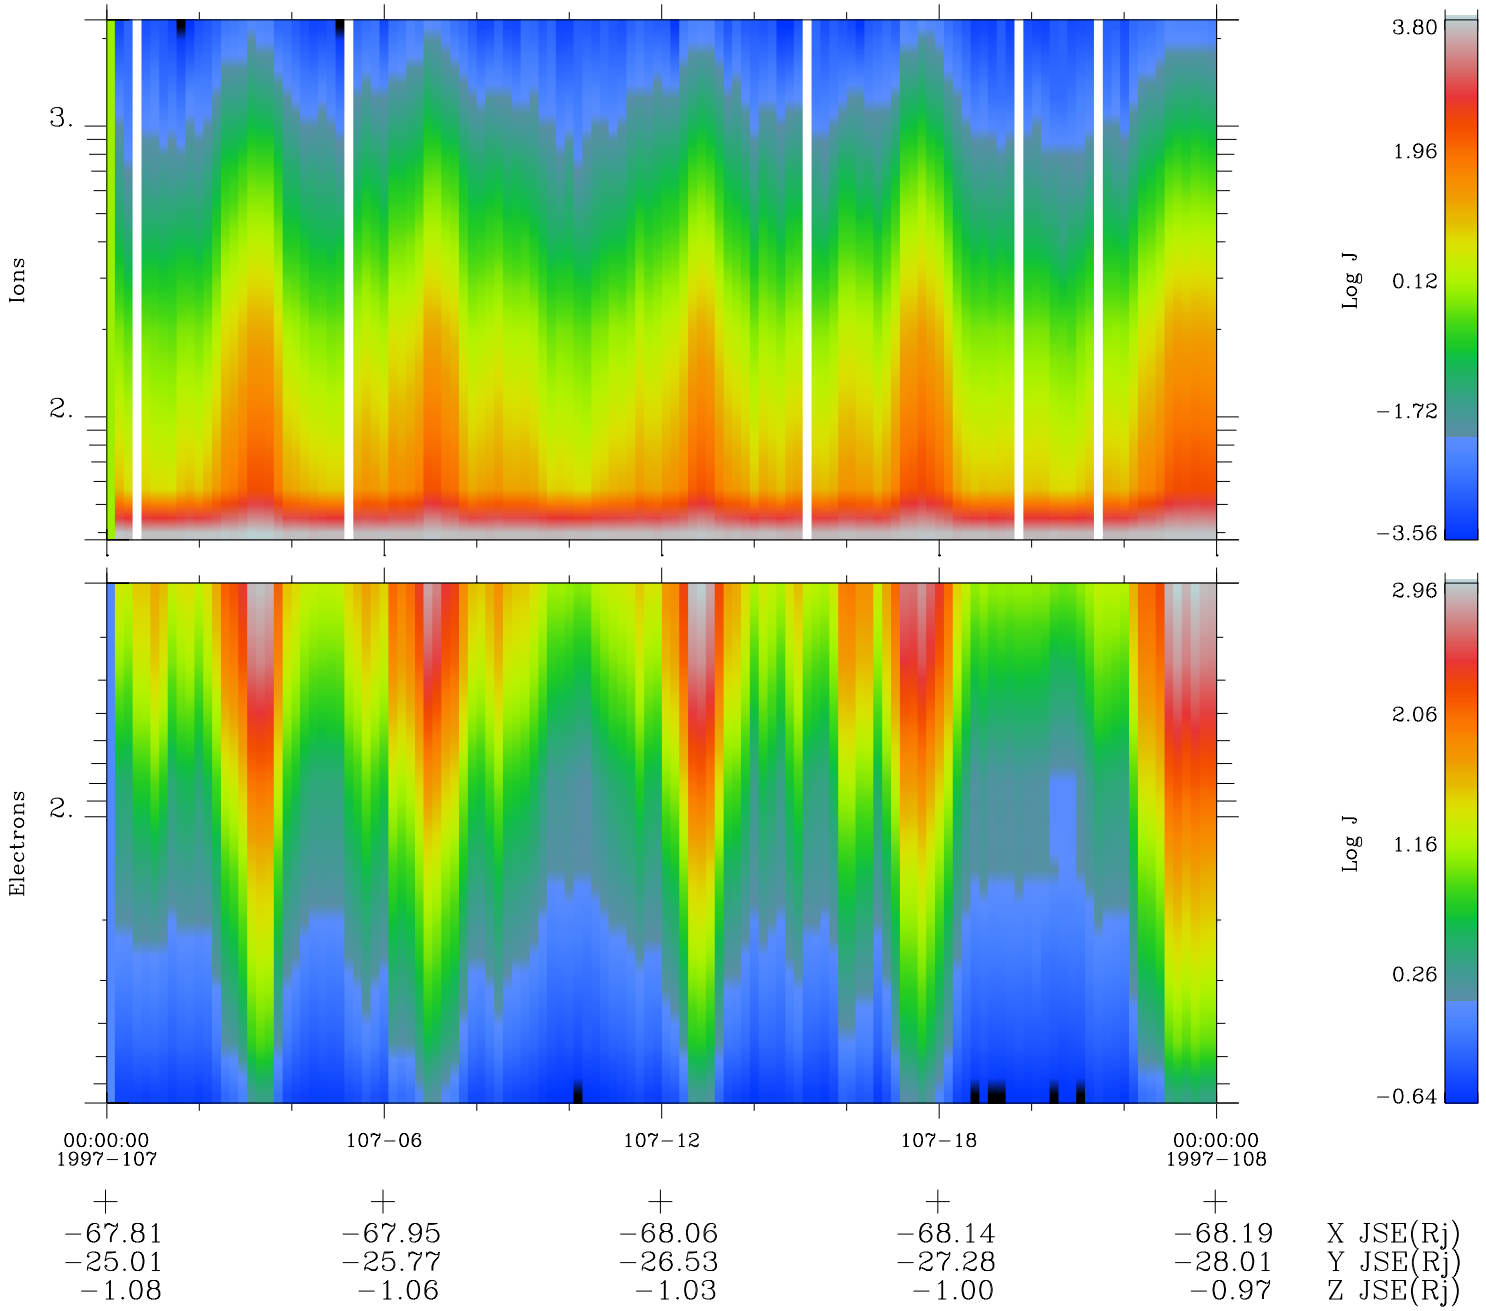

# Galileo EPD Real Time Omni Spectrum 97107

Software Version: RTSPEC\_OMNI V 1.20  
 Data Production: 06-03-00  
 Plot Production: Sat Sep 15 04:16:05 2001  
 Color File: wondr3  
 Geofactor File: 1.1

◇ = Jupiter look direction  
 □ = Corotation look direction