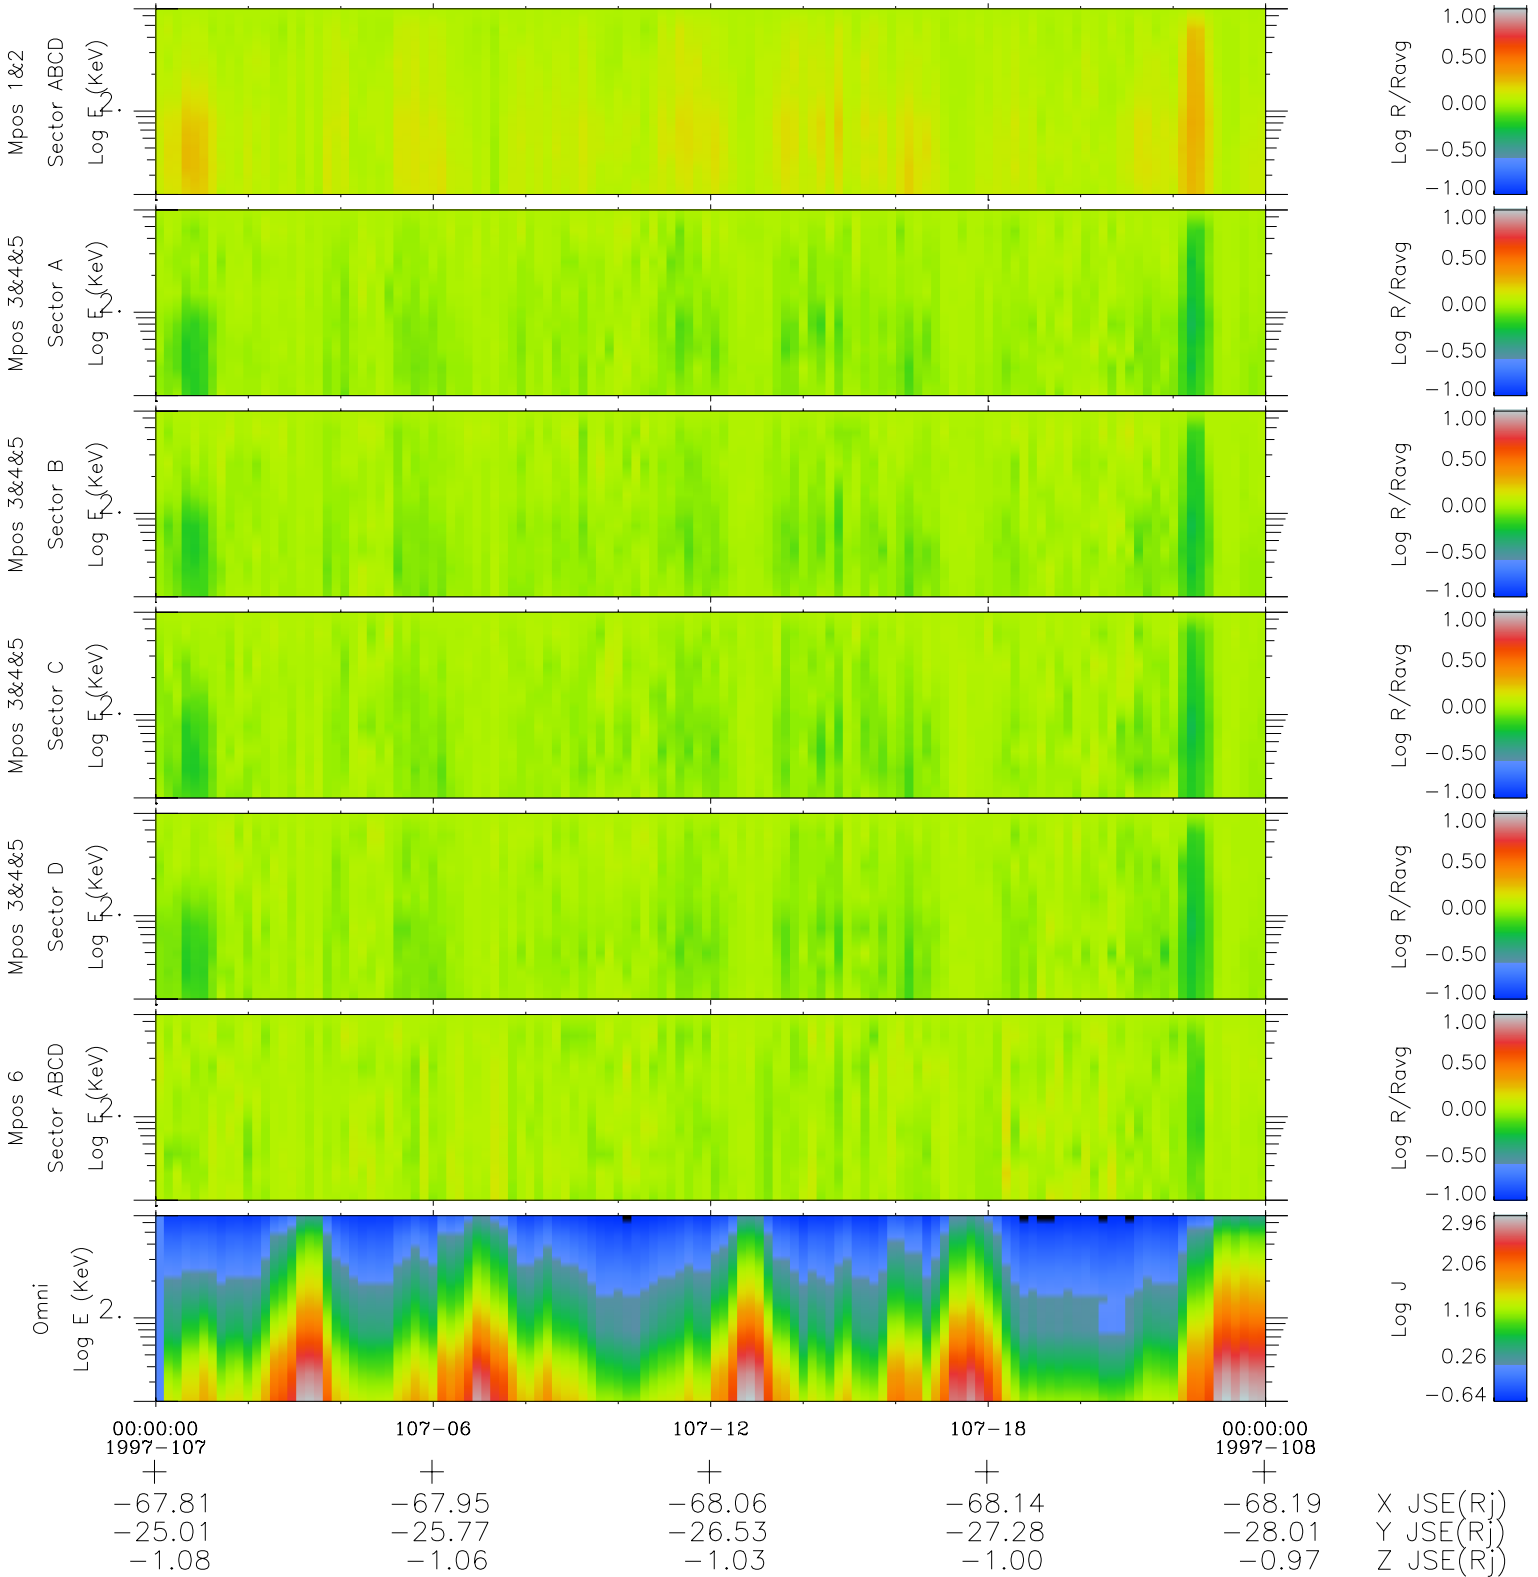

# Galileo EPD Real Time R6 Electrons Spectra 97107

Software Version: RTSPEC\_R6 V 1.20  
 Data Production: 06-03-00  
 Plot Production: Sat Sep 15 04:15:58 2001  
 Color File: wondr3  
 Geofactor File: 1.1

◇ = Jupiter look direction  
 □ = Corotation look direction