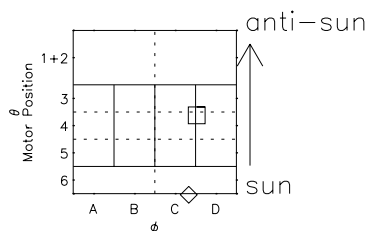

# Galileo EPD Real Time R6 Ions Spectra 97107

Software Version: RTSPEC\_R6 V 1.20  
 Data Production: 06-03-00  
 Plot Production: Sat Sep 15 04:15:52 2001  
 Color File: wondr3  
 Geofactor File: 1.1

◇ = Jupiter look direction  
 □ = Corotation look direction