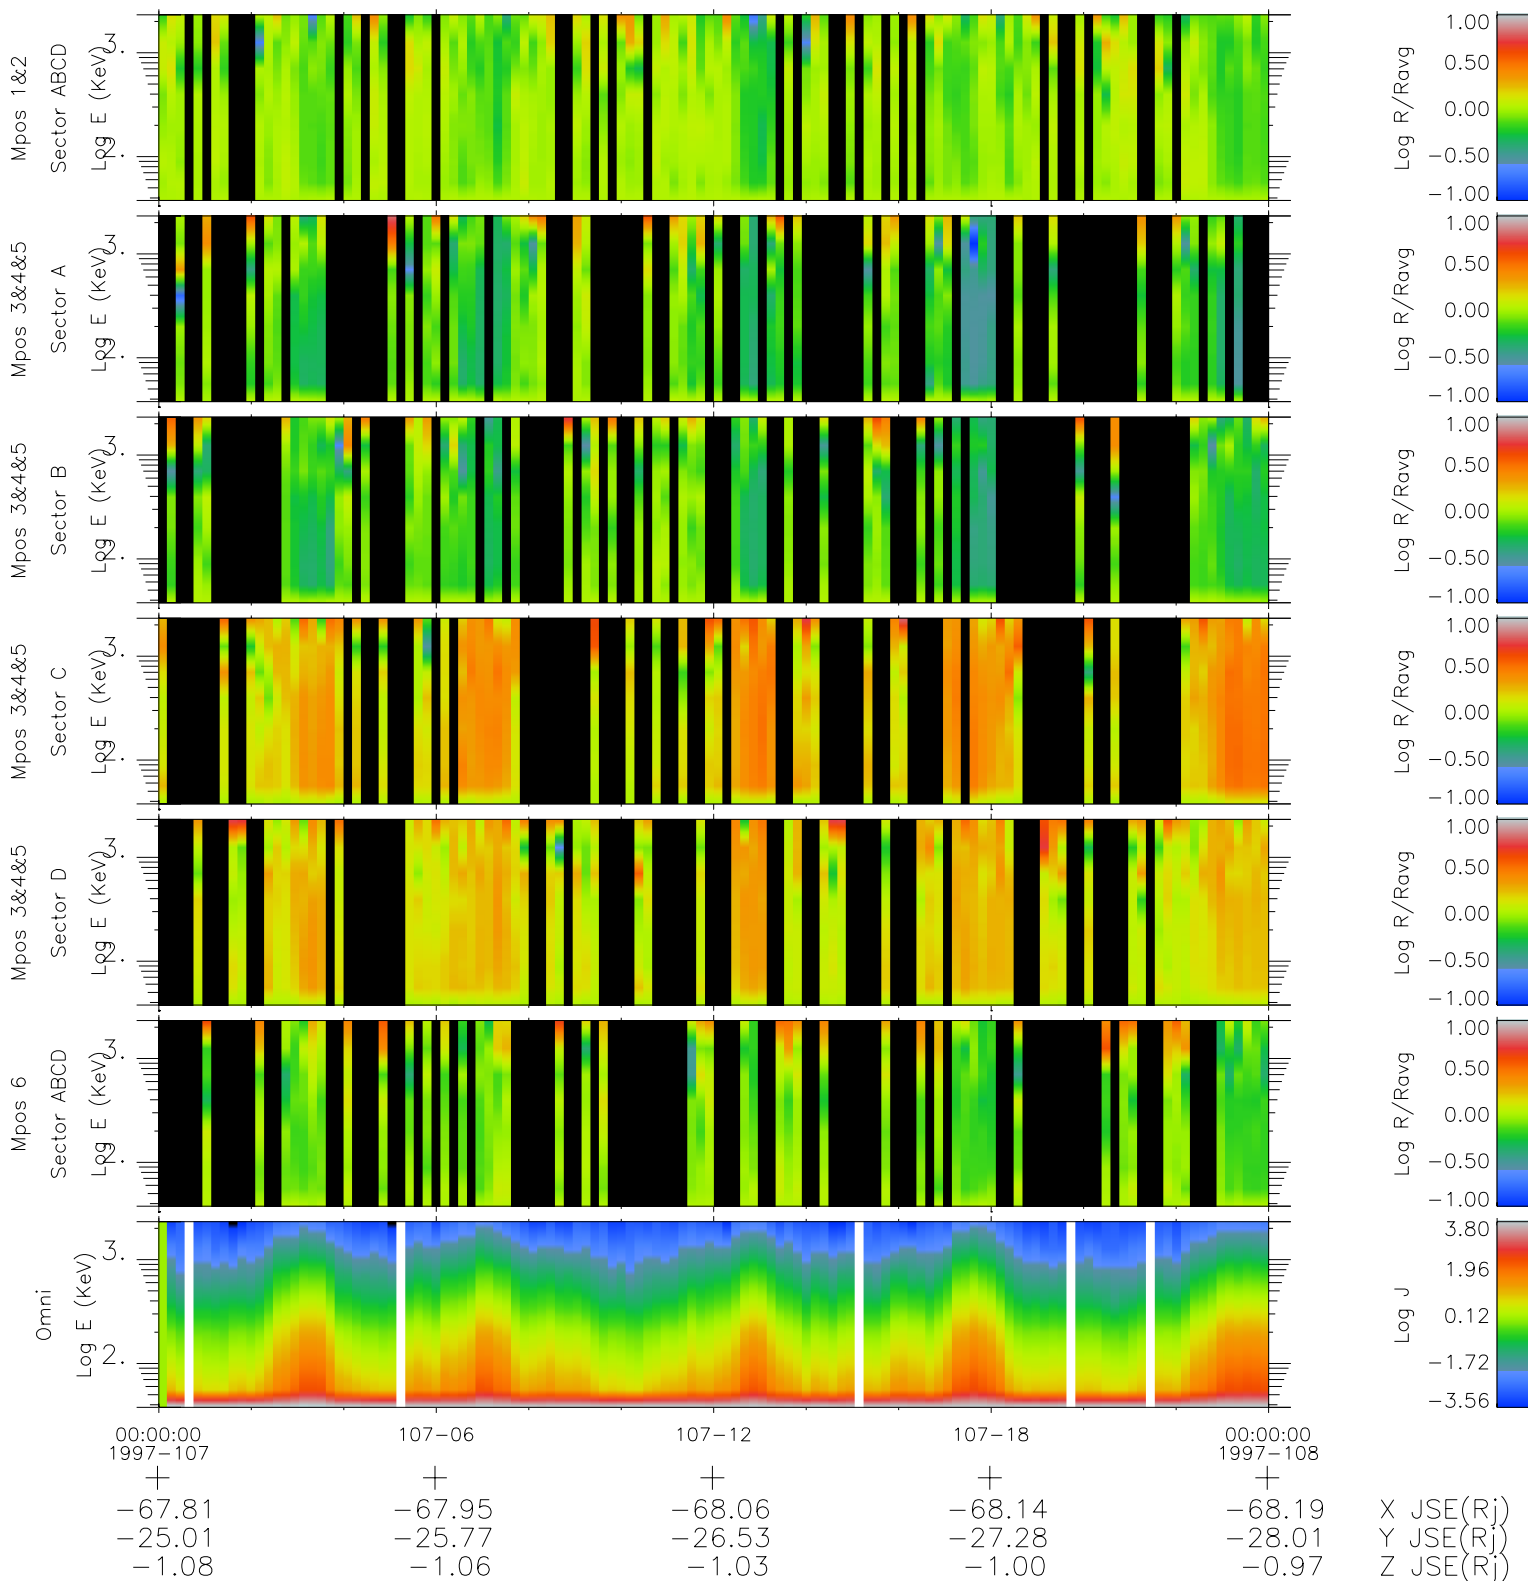

# Galileo EPD Real Time R6 Ions Spectra 97107

Software Version: RTSPEC\_R6 V 1.20  
 Data Production: 06-03-00  
 Plot Production: Sat Sep 15 04:15:52 2001  
 Color File: wondr3  
 Geofactor File: 1.1

◇ = Jupiter look direction  
 □ = Corotation look direction