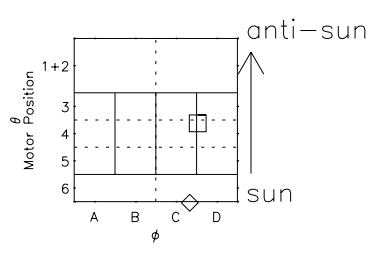

Galileo EPD Real Time All-Sky Anisotropies 97107

Software Version: RTSKY_NORM V 1.20
 Data Production: 06-03-00
 Plot Production: Sat Sep 15 04:16:50 2001
 Color File: wondr3
 Geofactor File: 1.1

| 00:00:00 1997-107 | 107-06 | 107-12 | 107-18 | 00:00:00 1997-108 | |
|----------------------|--------|--------|--------|----------------------|------------------------|
| + | + | + | + | + | |
| -67.81 | -67.95 | -68.06 | -68.14 | -68.19 | X JSE(R _j) |
| -25.01 | -25.77 | -26.53 | -27.28 | -28.01 | Y JSE(R _j) |
| -1.08 | -1.06 | -1.03 | -1.00 | -0.97 | Z JSE(R _j) |

- ◇ = Jupiter look direction
- = Corotation look direction