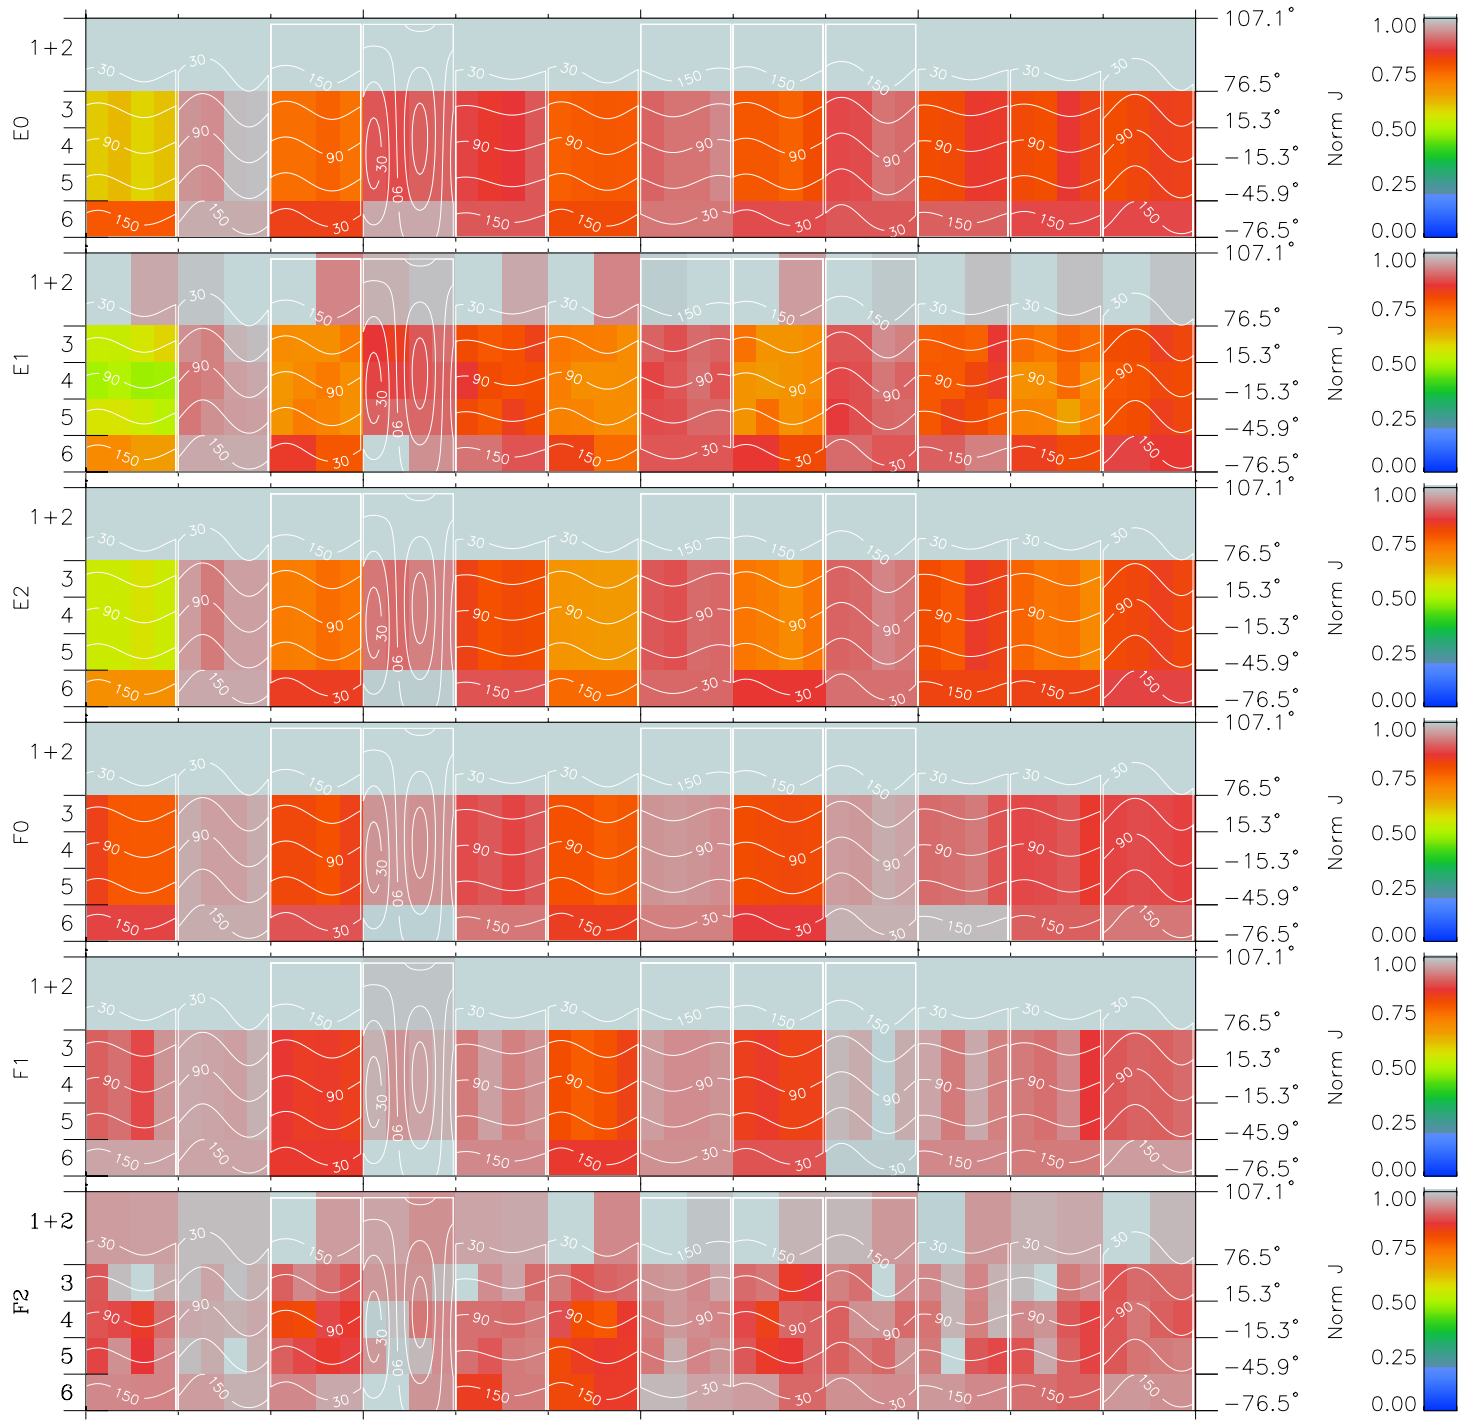

Galileo EPD Real Time All-Sky Anisotropies 97107

Software Version: RTSKY_NORM V 1.20
 Data Production: 06-03-00
 Plot Production: Sat Sep 15 04:16:50 2001
 Color File: wondr3
 Geofactor File: 1.1

| 00:00:00 1997-107 | 107-06 | 107-12 | 107-18 | 00:00:00 1997-108 | |
|----------------------|--------|--------|--------|----------------------|------------------------|
| + | + | + | + | + | |
| -67.81 | -67.95 | -68.06 | -68.14 | -68.19 | X JSE(R _j) |
| -25.01 | -25.77 | -26.53 | -27.28 | -28.01 | Y JSE(R _j) |
| -1.08 | -1.06 | -1.03 | -1.00 | -0.97 | Z JSE(R _j) |

- ◇ = Jupiter look direction
- = Corotation look direction