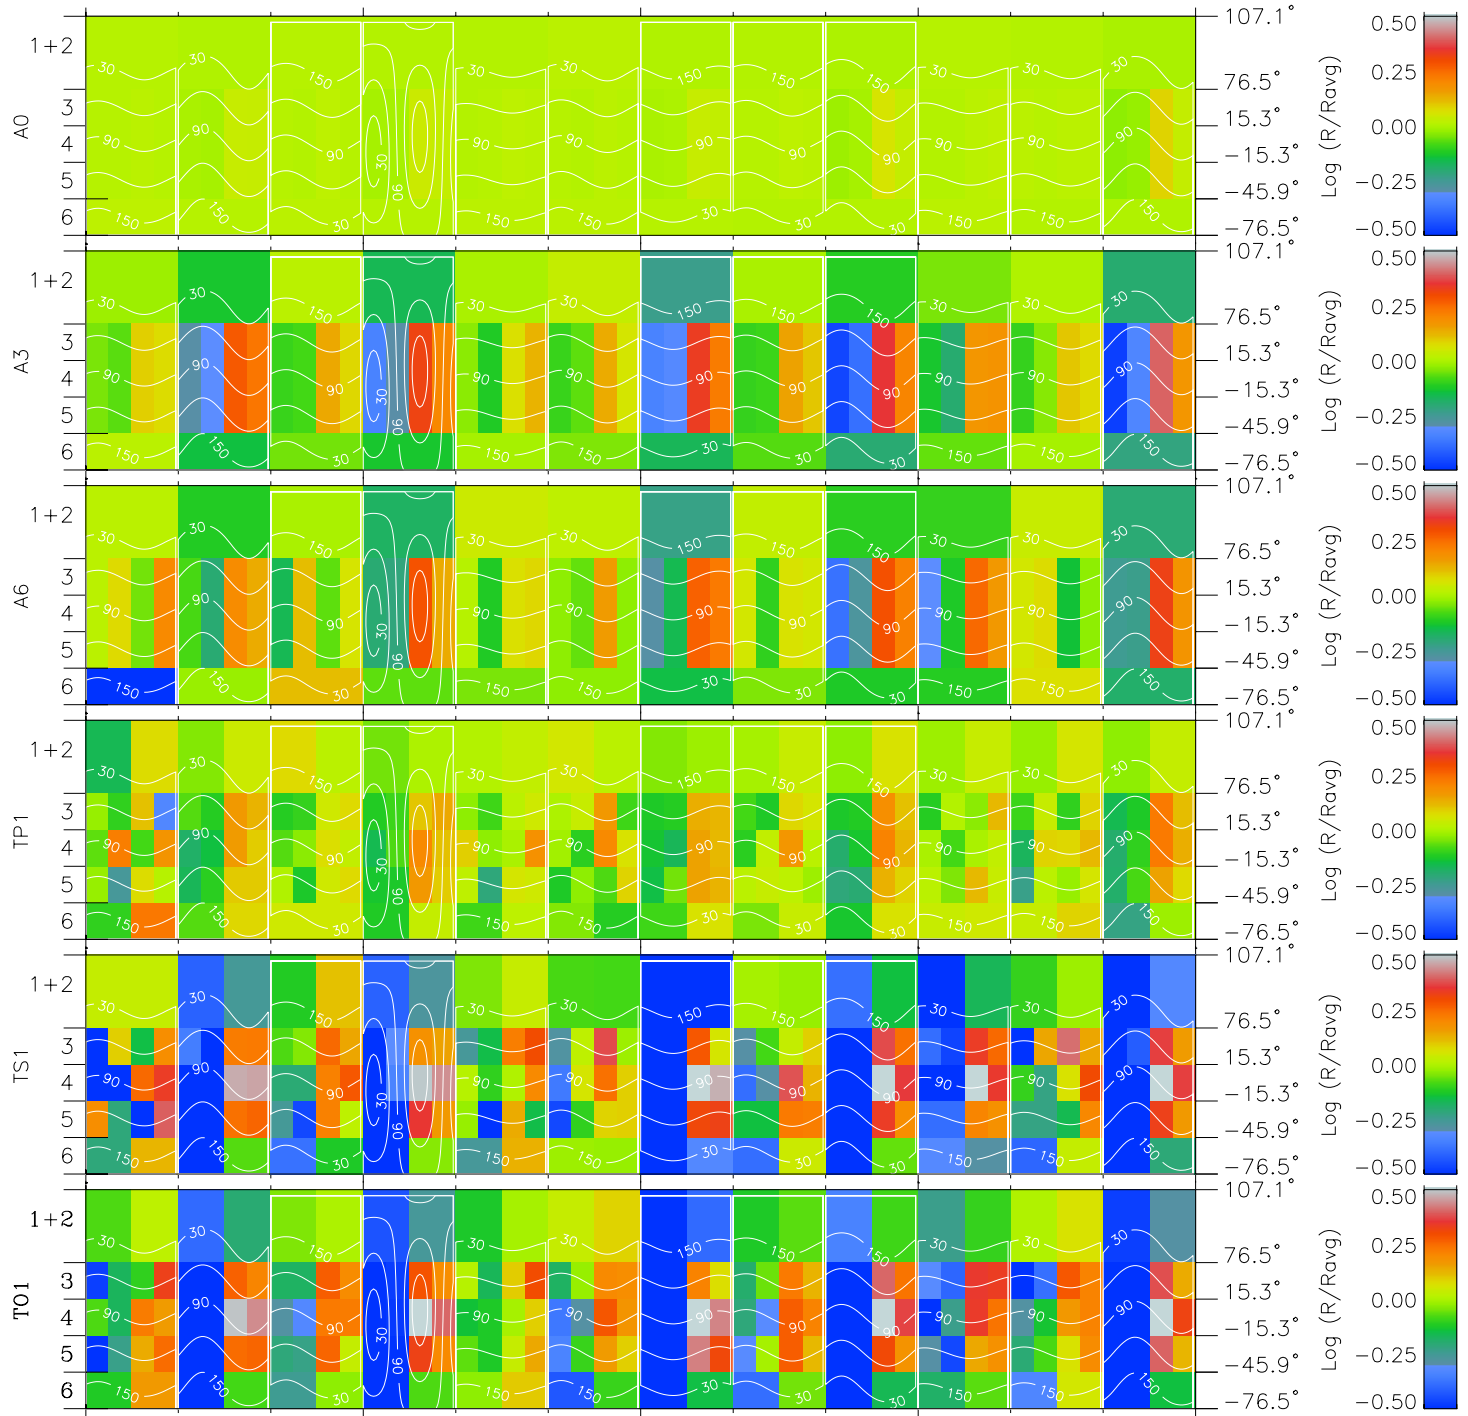

Galileo EPD Real Time All-Sky Anisotropies 97107

Software Version: RTSKY_MEAN V 1.20
Data Production: 06-03-00
Plot Production: Sat Sep 15 04:16:13 2001
Color File: wondr3
Geofactor File: 1.1

00:00:00
1997-107
+
-67.81
-25.01
-1.08

107-06
+
-67.95
-25.77
-1.06

107-12
+
-68.06
-26.53
-1.03

107-18
+
-68.14
-27.28
-1.00

00:00:00
1997-108
+
-68.19
-28.01
-0.97

X JSE(R_j)
Y JSE(R_j)
Z JSE(R_j)

◇ = Jupiter look direction
□ = Corotation look direction