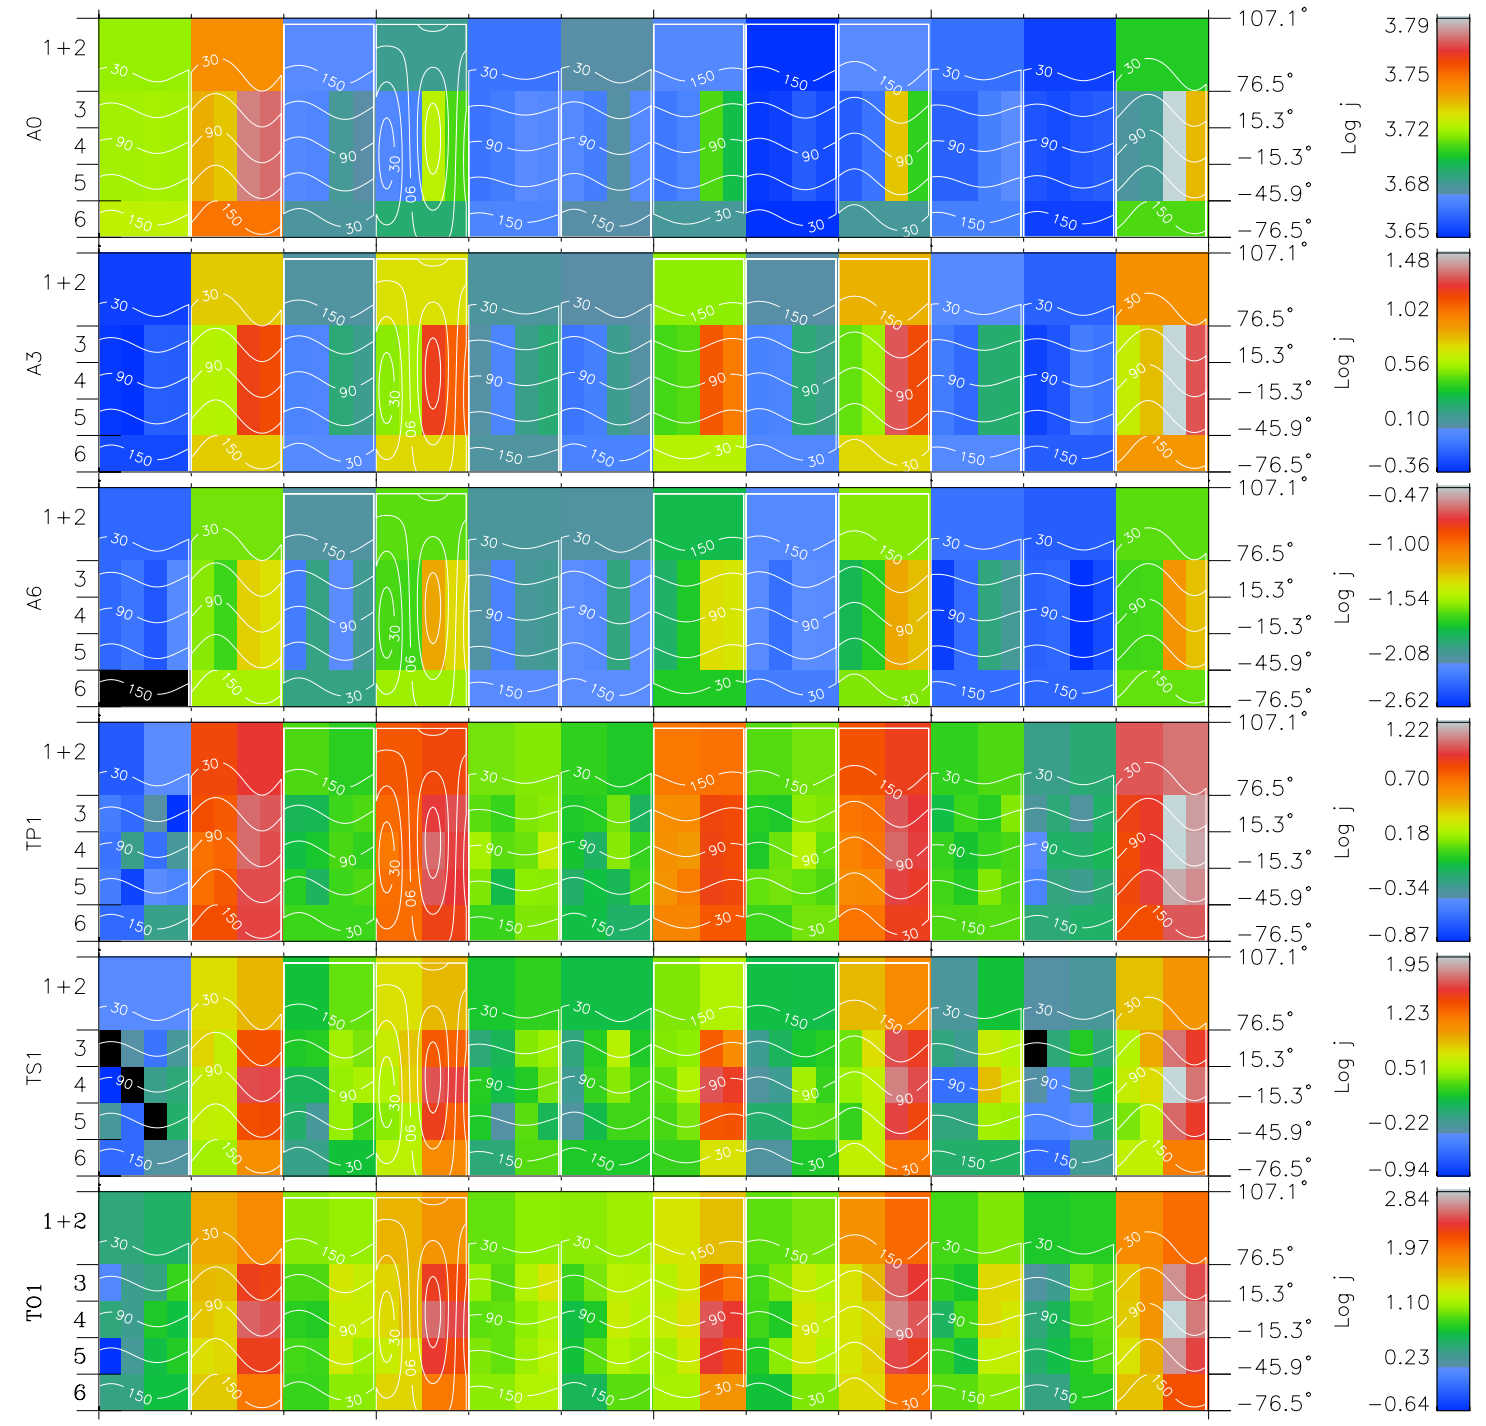

Galileo EPD Real Time All-Sky Anisotropies 97107

Software Version: RTSKY_FLUX V 1.20
 Data Production: 06-03-00
 Plot Production: Sat Sep 15 04:16:28 2001
 Color File: wondr3
 Geofactor File: 1.1

00:00:00 1997-107	107-06	107-12	107-18	00:00:00 1997-108	X JSE(R _j)	Y JSE(R _j)	Z JSE(R _j)
+ -67.81 -25.01 -1.08	+ -67.95 -25.77 -1.06	+ -68.06 -26.53 -1.03	+ -68.14 -27.28 -1.00	+ -68.19 -28.01 -0.97			

- ◇ = Jupiter look direction
- = Corotation look direction