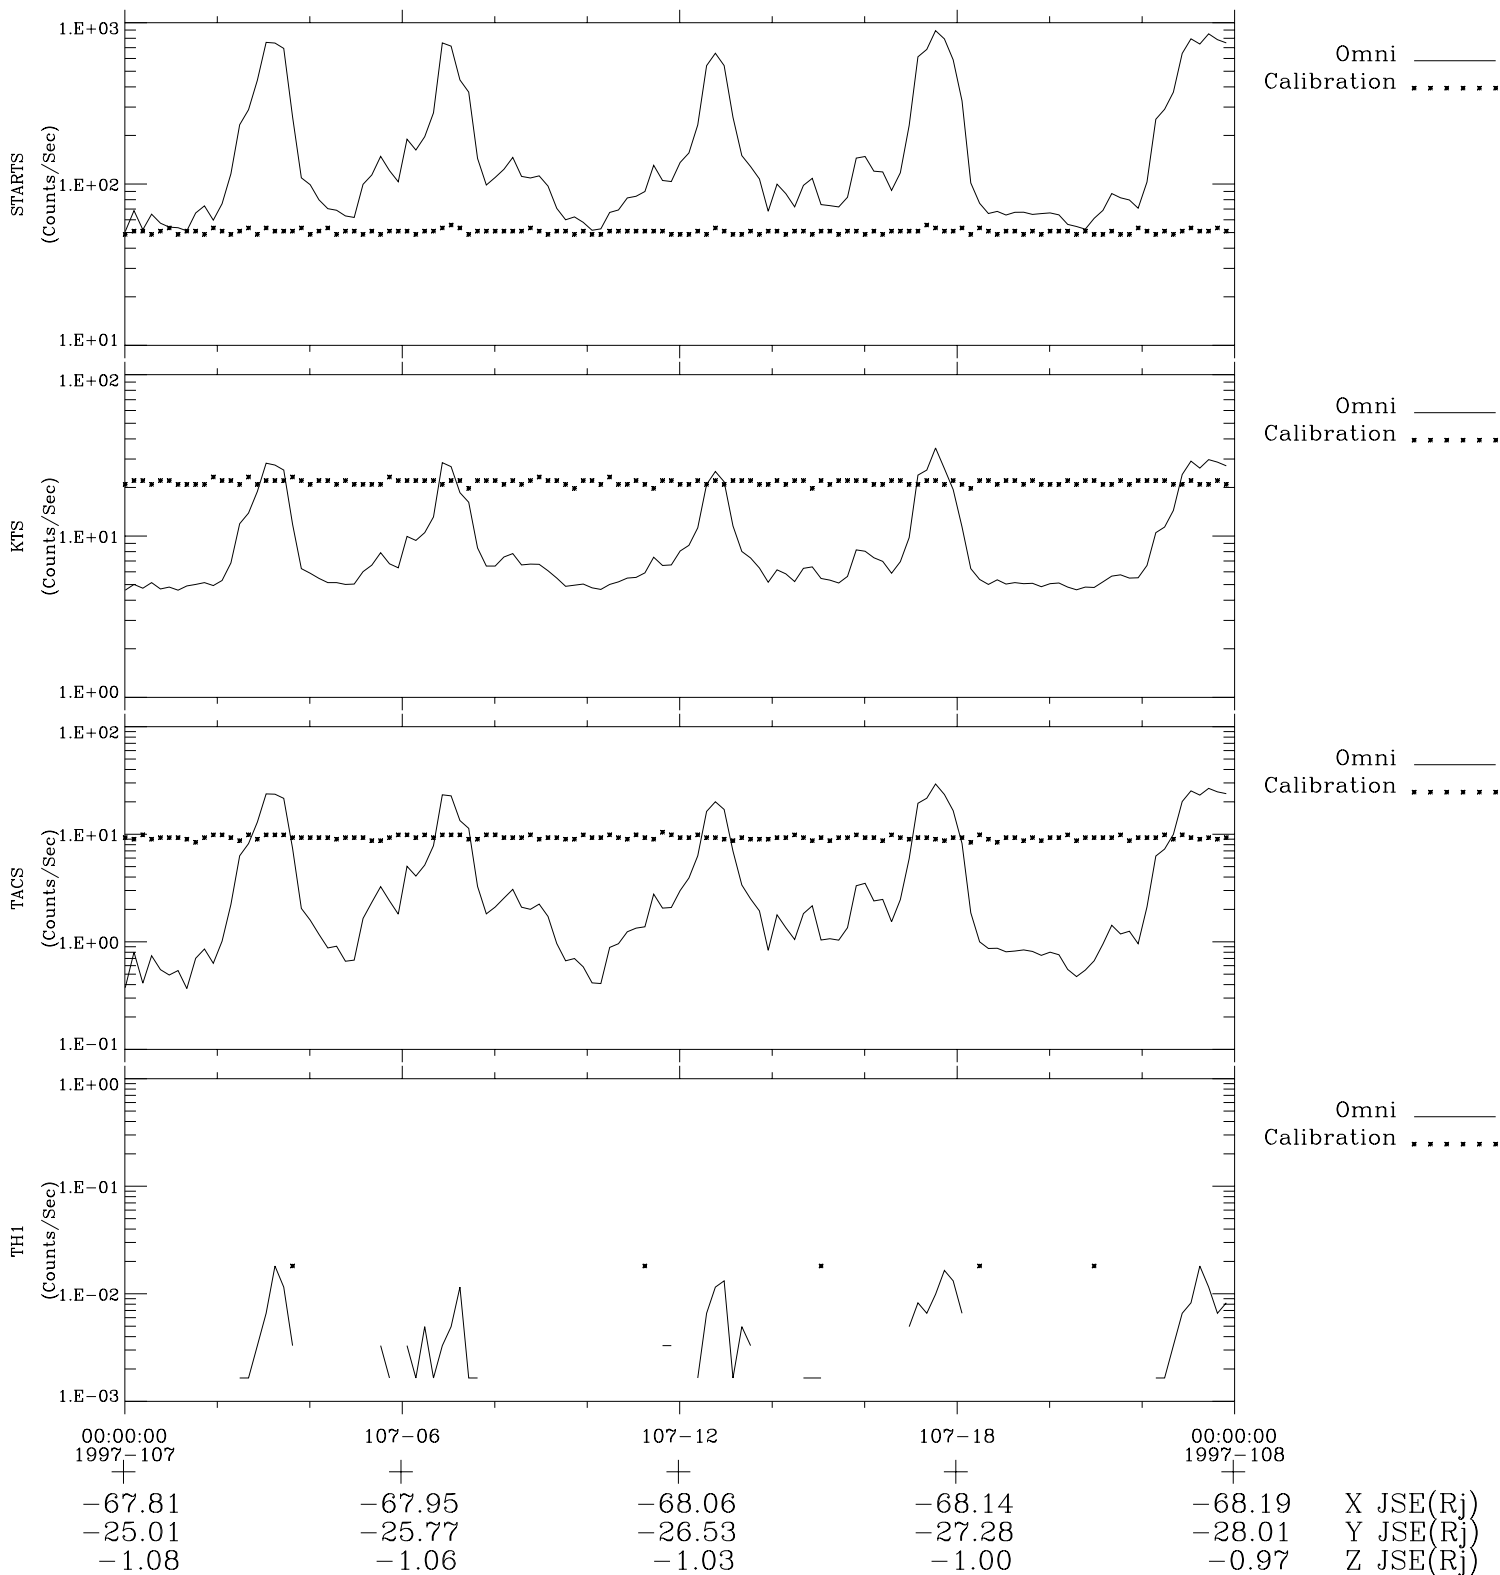

Galileo EPD Real-Time Omni 97107

Software Version: RTLINE_OMNI V 1.20
Data Production: 06-03-00
Plot Production: Sat Sep 15 04:18:07 2001

◇ = Jupiter look direction
□ = Corotation look direction