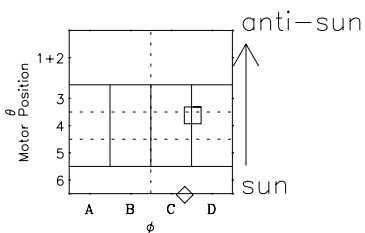

Galileo EPD Real-Time Omni 97107

Software Version: RTLINE_OMNI V 1.20
Data Production: 06-03-00
Plot Production: Sat Sep 15 04:18:07 2001

◇ = Jupiter look direction
□ = Corotation look direction