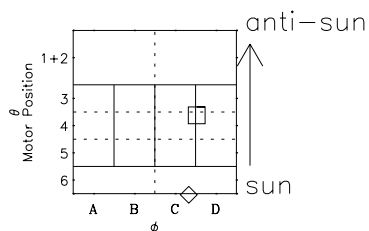

Galileo EPD Real-Time Omni 97107

Software Version: RTLINE_OMNI V 1.20
Data Production: 06-03-00
Plot Production: Sat Sep 15 04:18:07 2001

- ◇ = Jupiter look direction
- = Corotation look direction