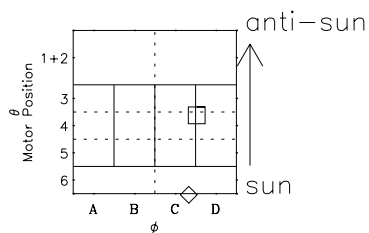

Galileo EPD Real-Time Omni 97107

Software Version: RTLINE_OMNI V 1.20
Data Production: 06-03-00
Plot Production: Sat Sep 15 04:18:06 2001

- ◇ = Jupiter look direction
- = Corotation look direction