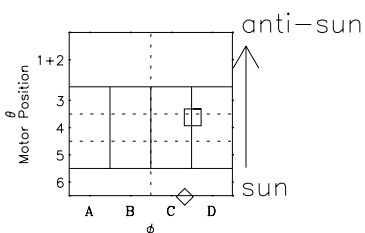

Galileo EPD Real-Time Six-Sector 97107

Software Version: RTLINE_R6 V 1.20
Data Production: 06-03-00
Plot Production: Sat Sep 15 04:18:14 2001

◇ = Jupiter look direction
□ = Corotation look direction