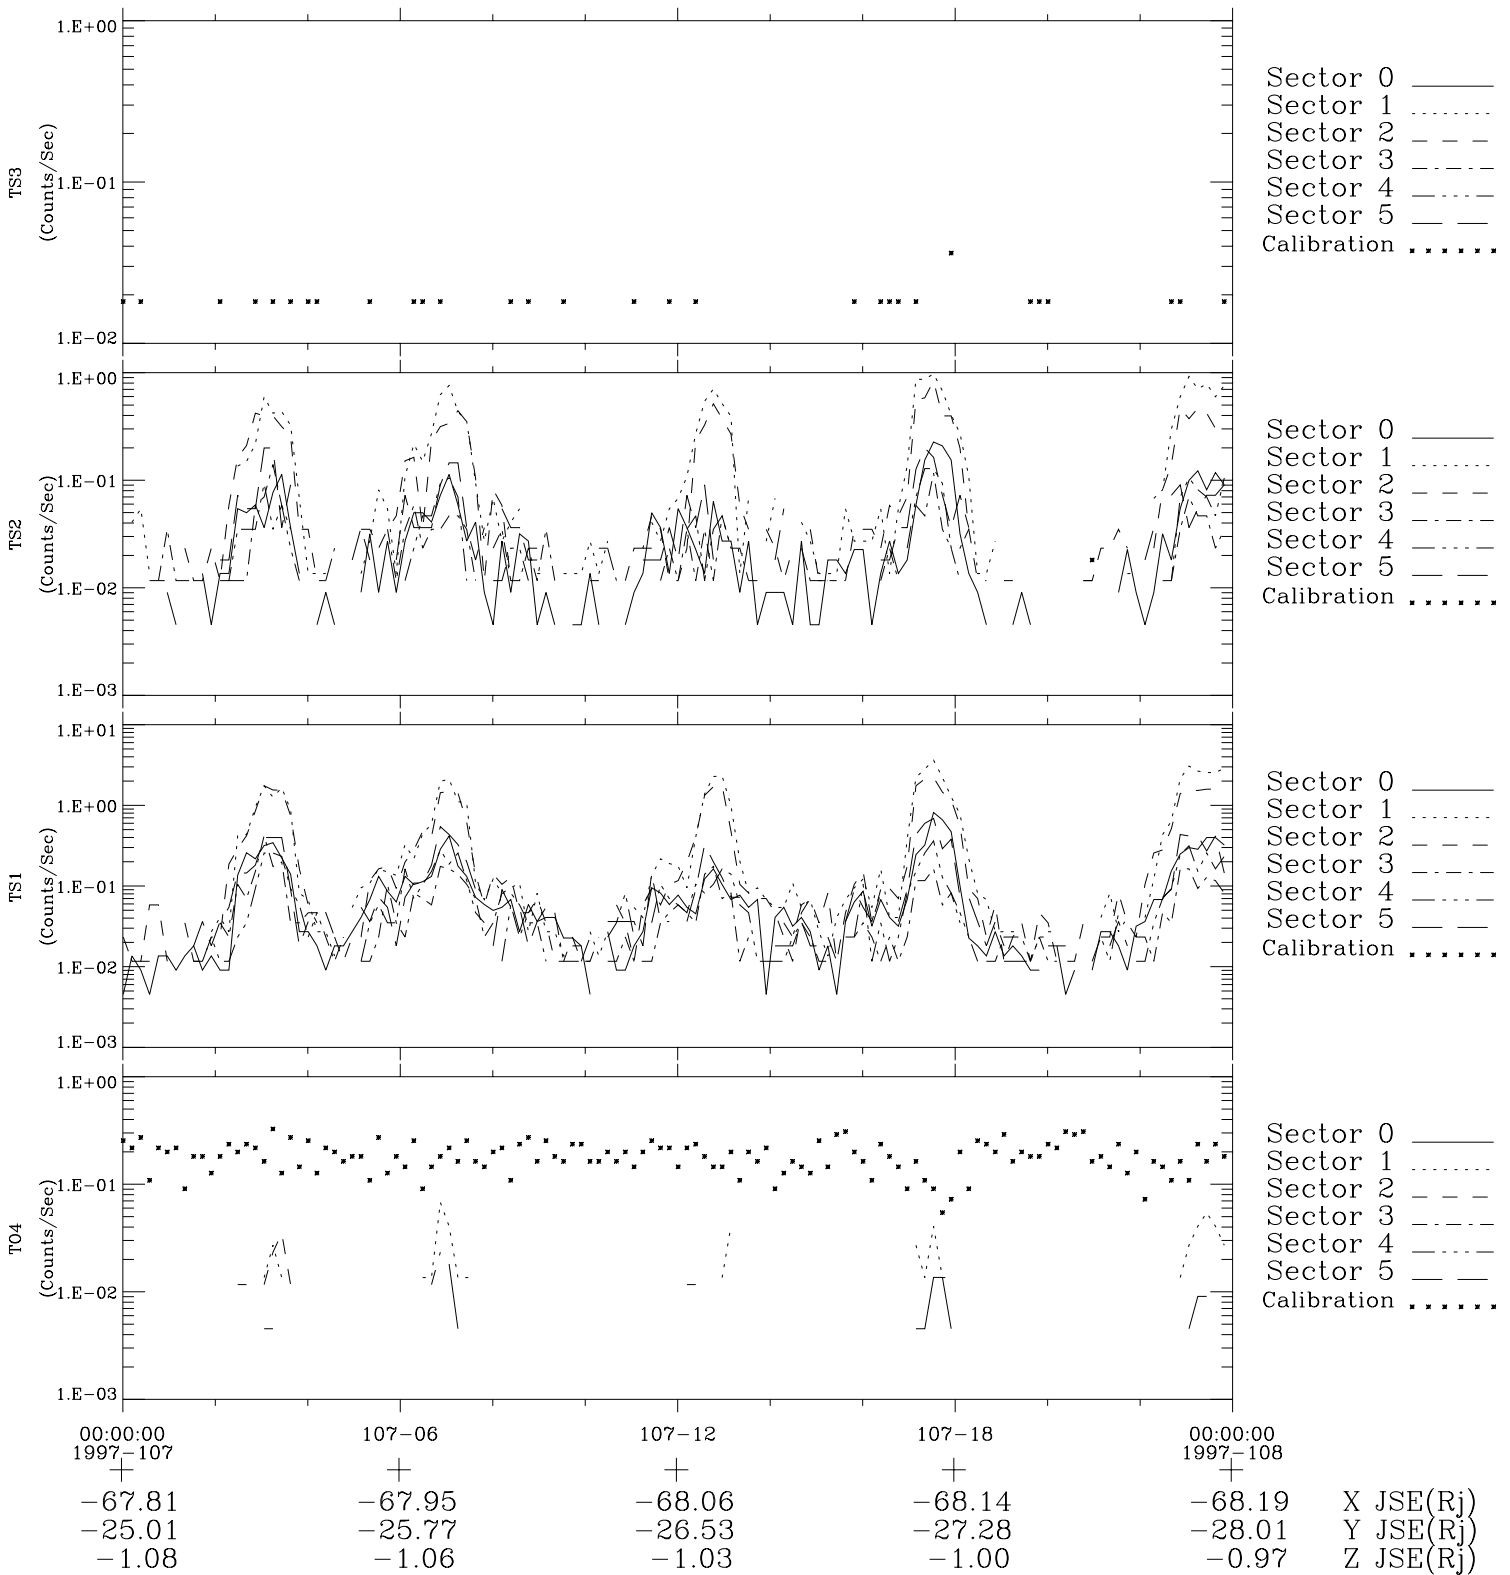

Galileo EPD Real-Time Six-Sector 97107

Software Version: RTLINE_R6 V 1.20
Data Production: 06-03-00
Plot Production: Sat Sep 15 04:18:14 2001

◇ = Jupiter look direction
□ = Corotation look direction