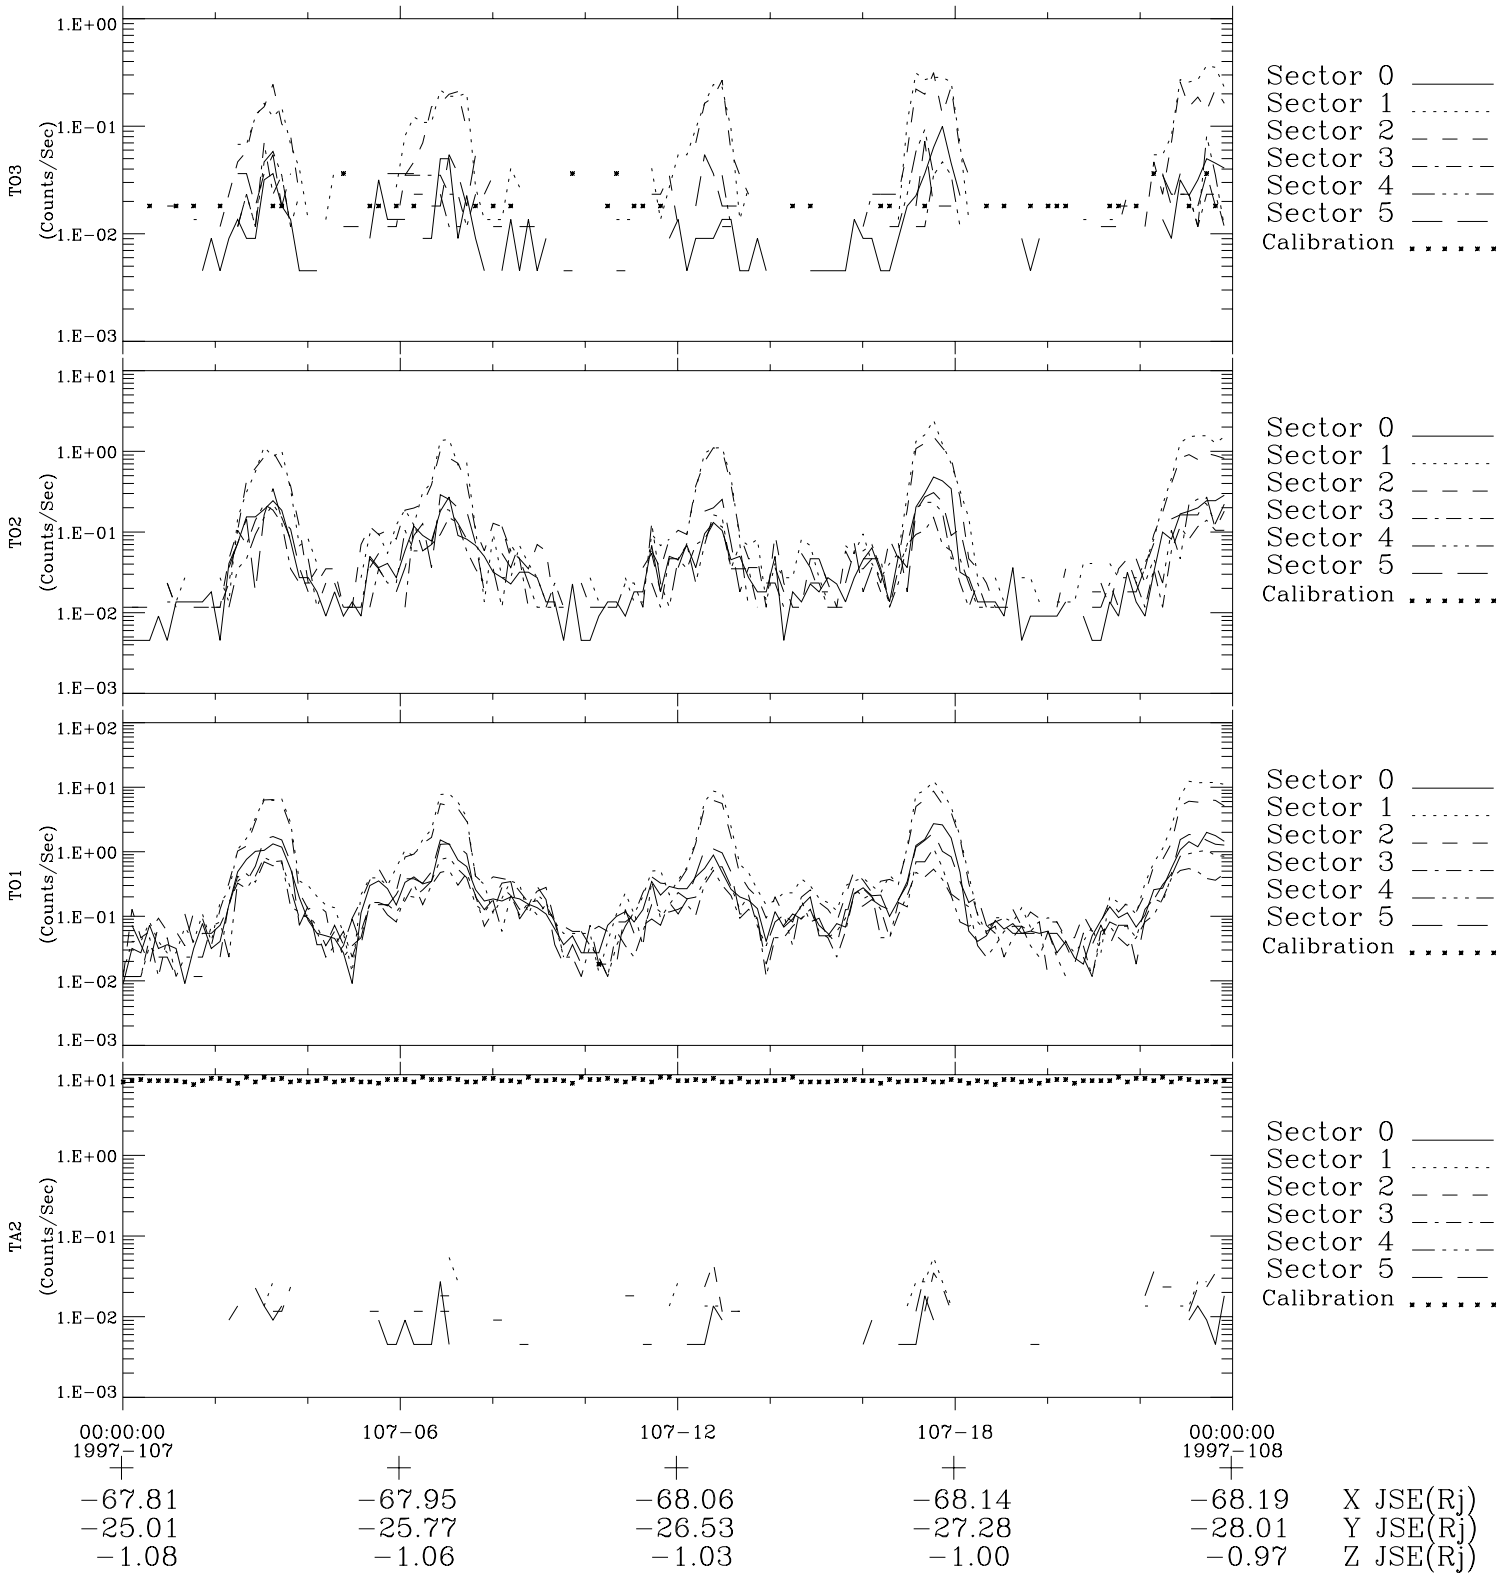

Galileo EPD Real-Time Six-Sector 97107

Software Version: RTLINE_R6 V 1.20
Data Production: 06-03-00
Plot Production: Sat Sep 15 04:18:14 2001

◇ = Jupiter look direction
□ = Corotation look direction