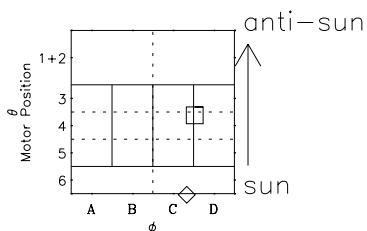

# Galileo EPD Real-Time Six-Sector 97107

Software Version: RTLINE\_R6 V 1.20  
Data Production: 06-03-00  
Plot Production: Sat Sep 15 04:18:13 2001

◇ = Jupiter look direction  
□ = Corotation look direction