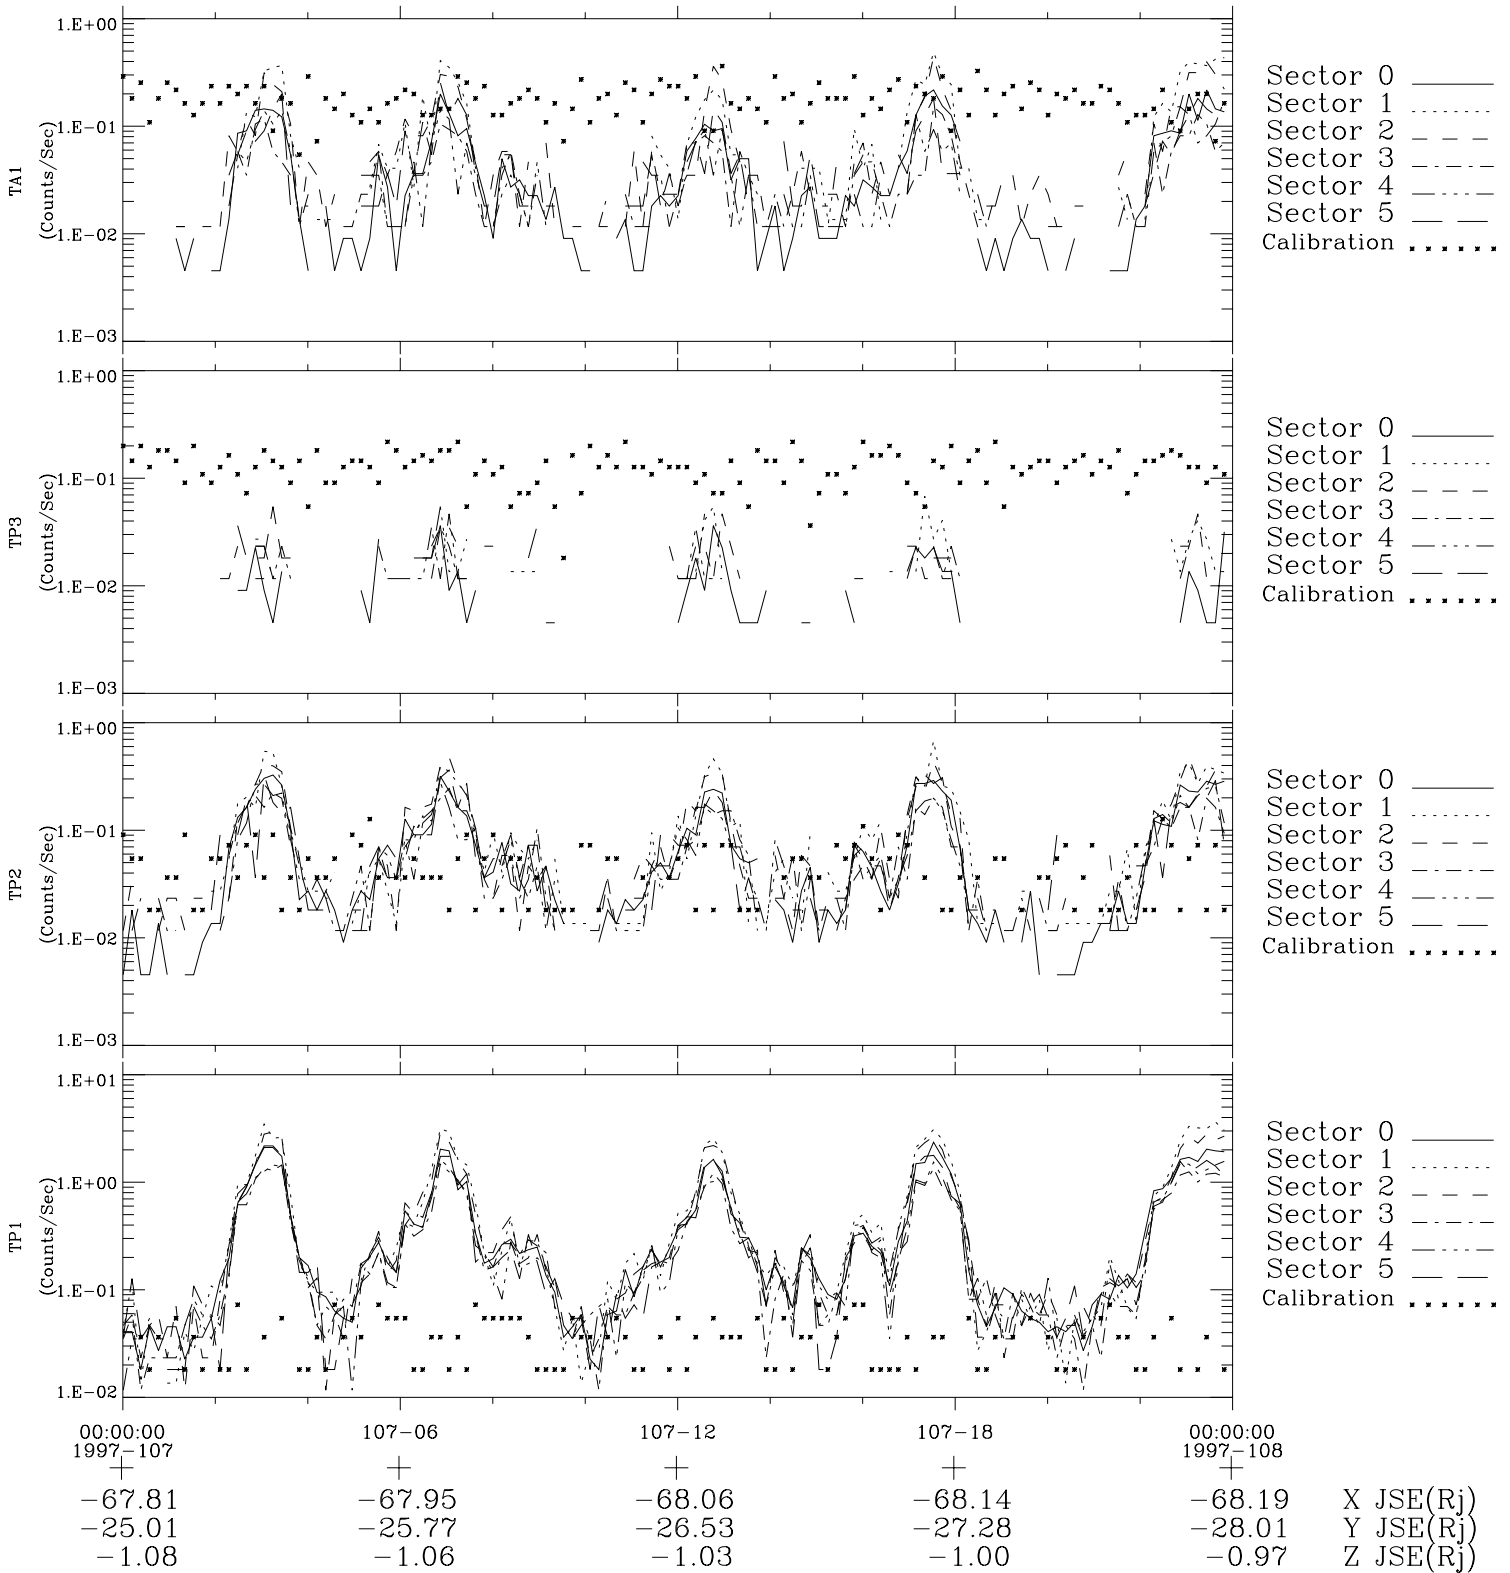

# Galileo EPD Real-Time Six-Sector 97107

Software Version: RTLINE\_R6 V 1.20  
Data Production: 06-03-00  
Plot Production: Sat Sep 15 04:18:13 2001

◇ = Jupiter look direction  
□ = Corotation look direction